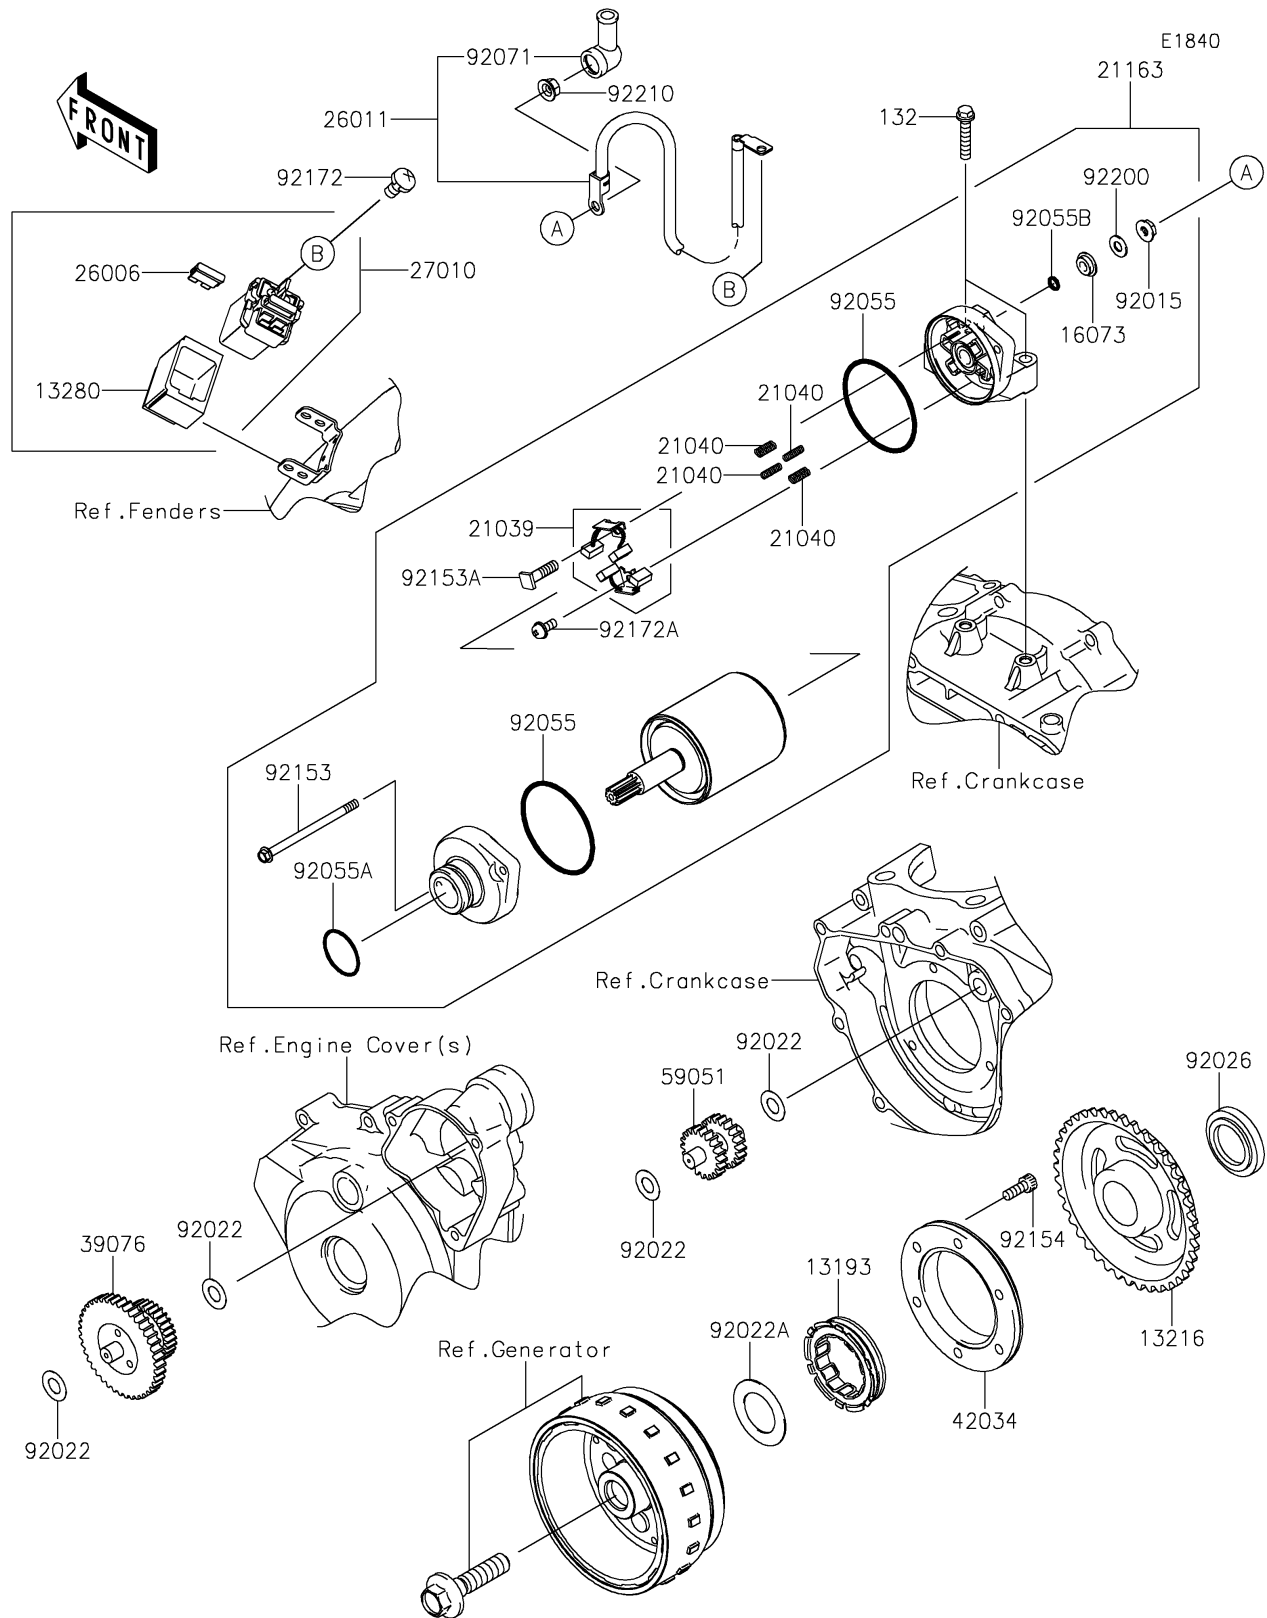

## 2019 KLX<sup>®</sup>250 CAMO PARTS DIAGRAM

Starter Motor

## 2019 KLX®250 CAMO PARTS LIST

Starter Motor

ITEM NAME	PART NUMBER	QUANTITY
CLUTCH-ASSY-ONEWAY (Ref # 13193)	13193-0007	1
BOLT-FLANGED-SMALL,6X30 (Ref # 132)	132BC0630	1
GEAR-COMP,ONEWAY CLUTCH (Ref # 13216)	13216-1148	1
HOLDER (Ref # 13280)	13280-0816	1
INSULATOR (Ref # 16073)	16073-0053	1
BRUSH,CARBON (Ref # 21039)	21039-0004	1
SPRING-BRUSH (Ref # 21040)	21040-0003	1
STARTER-ELECTRIC (Ref # 21163)	21163-0046	1
FUSE,BLADE,20A,YELLOW (Ref # 26006)	26006-1051	1
WIRE-LEAD,STARTER (Ref # 26011)	26011-0782	1
SWITCH (Ref # 27010)	27010-0774	1
LIMITER,STARTER IDLE GEAR (Ref # 39076)	39076-0020	1
COUPLING (Ref # 42034)	42034-0048	1
GEAR-SPUR,IDLE (Ref # 59051)	59051-1304	1
NUT,STARTER MOTOR (Ref # 92015)	92015-1476	1
WASHER,10.2X20X0.5 (Ref # 92022)	92022-1649	1
WASHER,27.2X44X1.0 (Ref # 92022A)	92022-1781	1
SPACER (Ref # 92026)	92026-1450	1
RING-O (Ref # 92055)	92055-0136	1
RING-O (Ref # 92055A)	92055-1276	1
RING-O,4.5X2.0 (Ref # 92055B)	92055-1370	1
GROMMET (Ref # 92071)	92071-0705	1
BOLT (Ref # 92153)	92153-1850	1
BOLT (Ref # 92153A)	92153-1866	1
BOLT,SOCKET,6X16 (Ref # 92154)	92154-0235	1
SCREW-PAN-WS-CROS,5X10 (Ref # 92172)	92172-0234	1
SCREW (Ref # 92172A)	92172-0334	1
WASHER (Ref # 92200)	92200-0386	1
NUT,6MM (Ref # 92210)	92210-0188	1