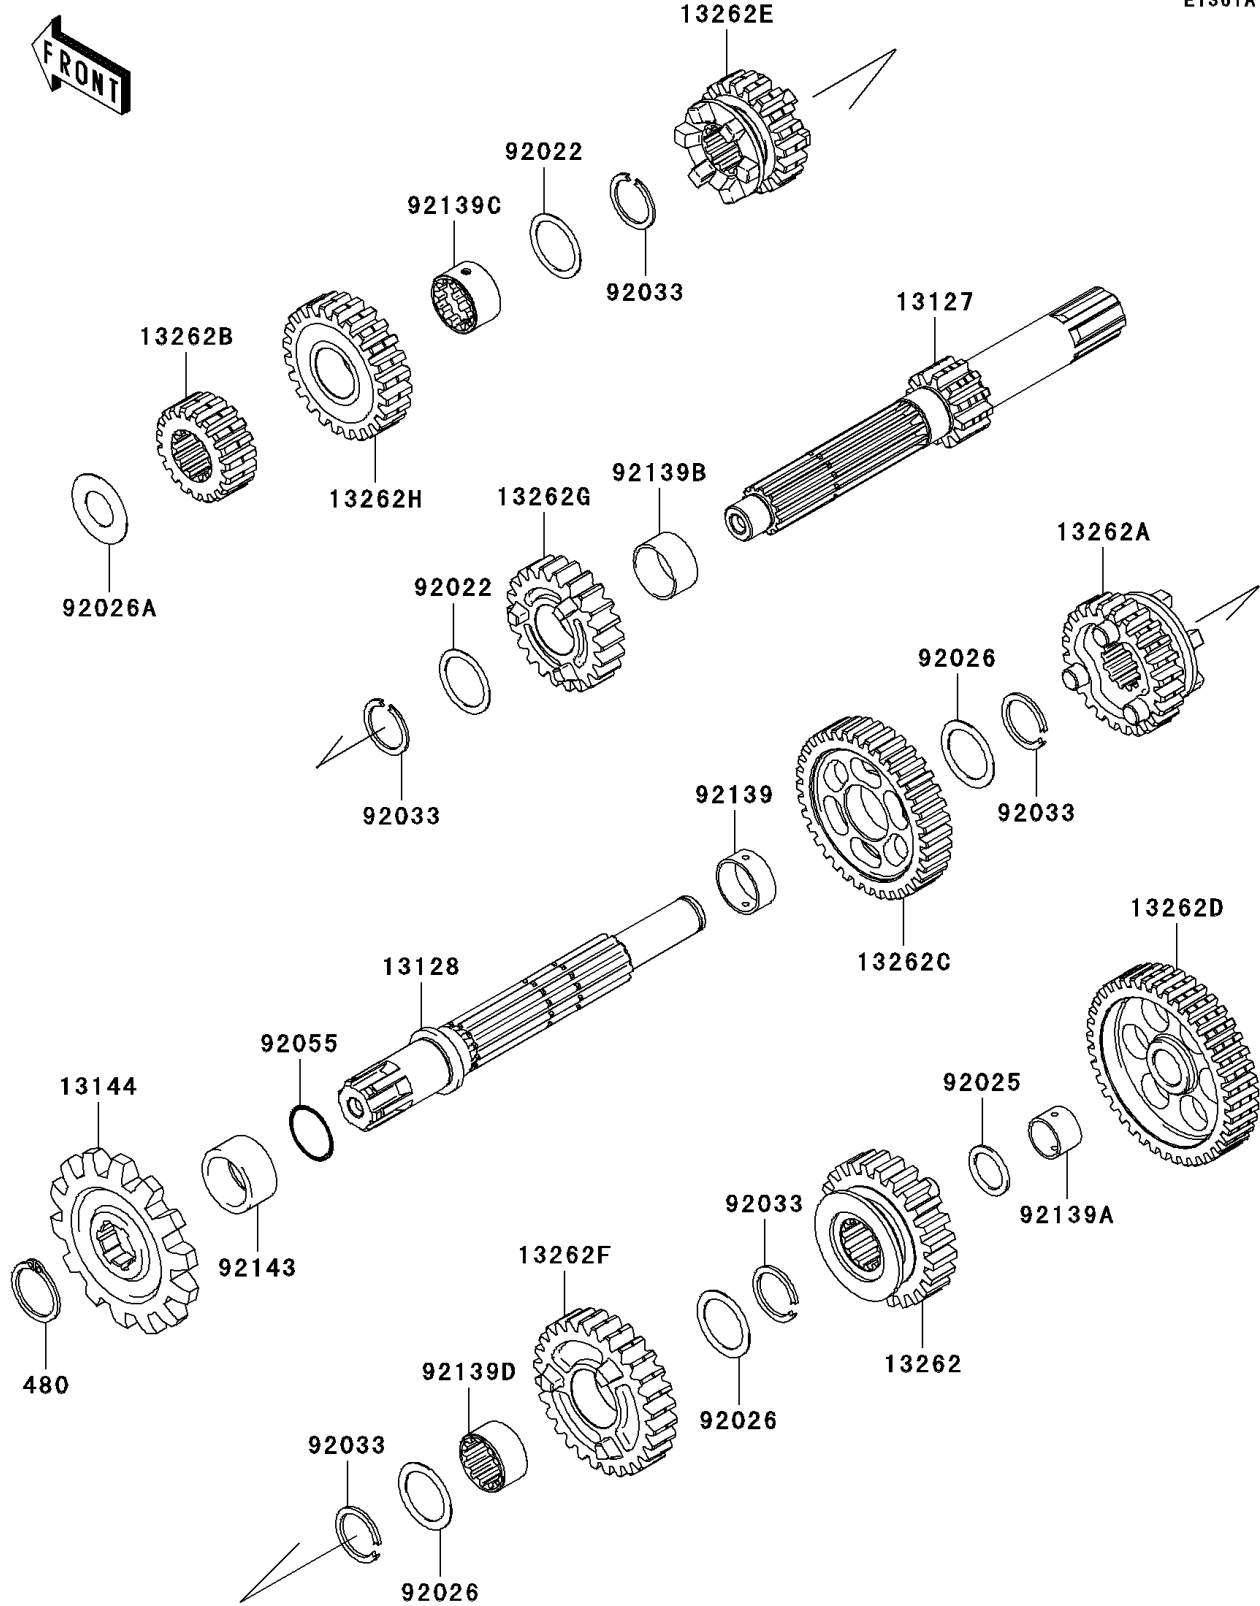

# 2011 KLX®140 PARTS DIAGRAM

Transmission(AAF/ABF)

E1361A

## 2011 KLX®140 PARTS LIST

Transmission(AAF/ABF)

ITEM NAME	PART NUMBER	QUANTITY
CIRCLIP-TYPE-C,17MM (Ref # 480)	480J1700	1
SHAFT-TRANSMISSION INPUT,15T (Ref # 13127)	13127-0074	1
SHAFT-TRANSMISSION OUTPUT (Ref # 13128)	13128-0051	1
SPROCKET-OUTPUT,14T (Ref # 13144)	13144-0049	1
GEAR,OUTPUT 4TH,26T (Ref # 13262)	13262-0459	1
GEAR,OUTPUT 5TH,24T (Ref # 13262A)	13262-0502	1
GEAR,INPUT 2ND,19T (Ref # 13262B)	13262-0577	1
GEAR,OUTPUT 2ND,36T (Ref # 13262C)	13262-0578	1
GEAR,OUTPUT LOW,40T (Ref # 13262D)	13262-0579	1
GEAR,INPUT 3RD,19T (Ref # 13262E)	13262-0662	1
GEAR,OUTPUT 3RD,28T (Ref # 13262F)	13262-0738	1
GEAR,INPUT 4TH,22T (Ref # 13262G)	13262-0769	1
GEAR,INPUT 5TH,24T (Ref # 13262H)	13262-0770	1
WASHER,17.3X22X0.5 (Ref # 92022)	92022-1799	2
SHIM (Ref # 92025)	92025-1280	1
SPACER,17.2X23X0.5 (Ref # 92026)	92026-1037	3
SPACER (Ref # 92026A)	92026-1610	1
RING-SNAP,17MM (Ref # 92033)	92033-1060	5
RING-O,16.8X1.9 (Ref # 92055)	92055-0151	1
BUSHING (Ref # 92139)	92139-0001	1
BUSHING (Ref # 92139A)	92139-0002	1
BUSHING,17X19X9.5 (Ref # 92139B)	92139-0282	1
BUSHING,14.5X17.25X11.0 (Ref # 92139C)	92139-0283	1
BUSHING (Ref # 92139D)	92139-0286	1
COLLAR,SPROCKET (Ref # 92143)	92143-1680	1