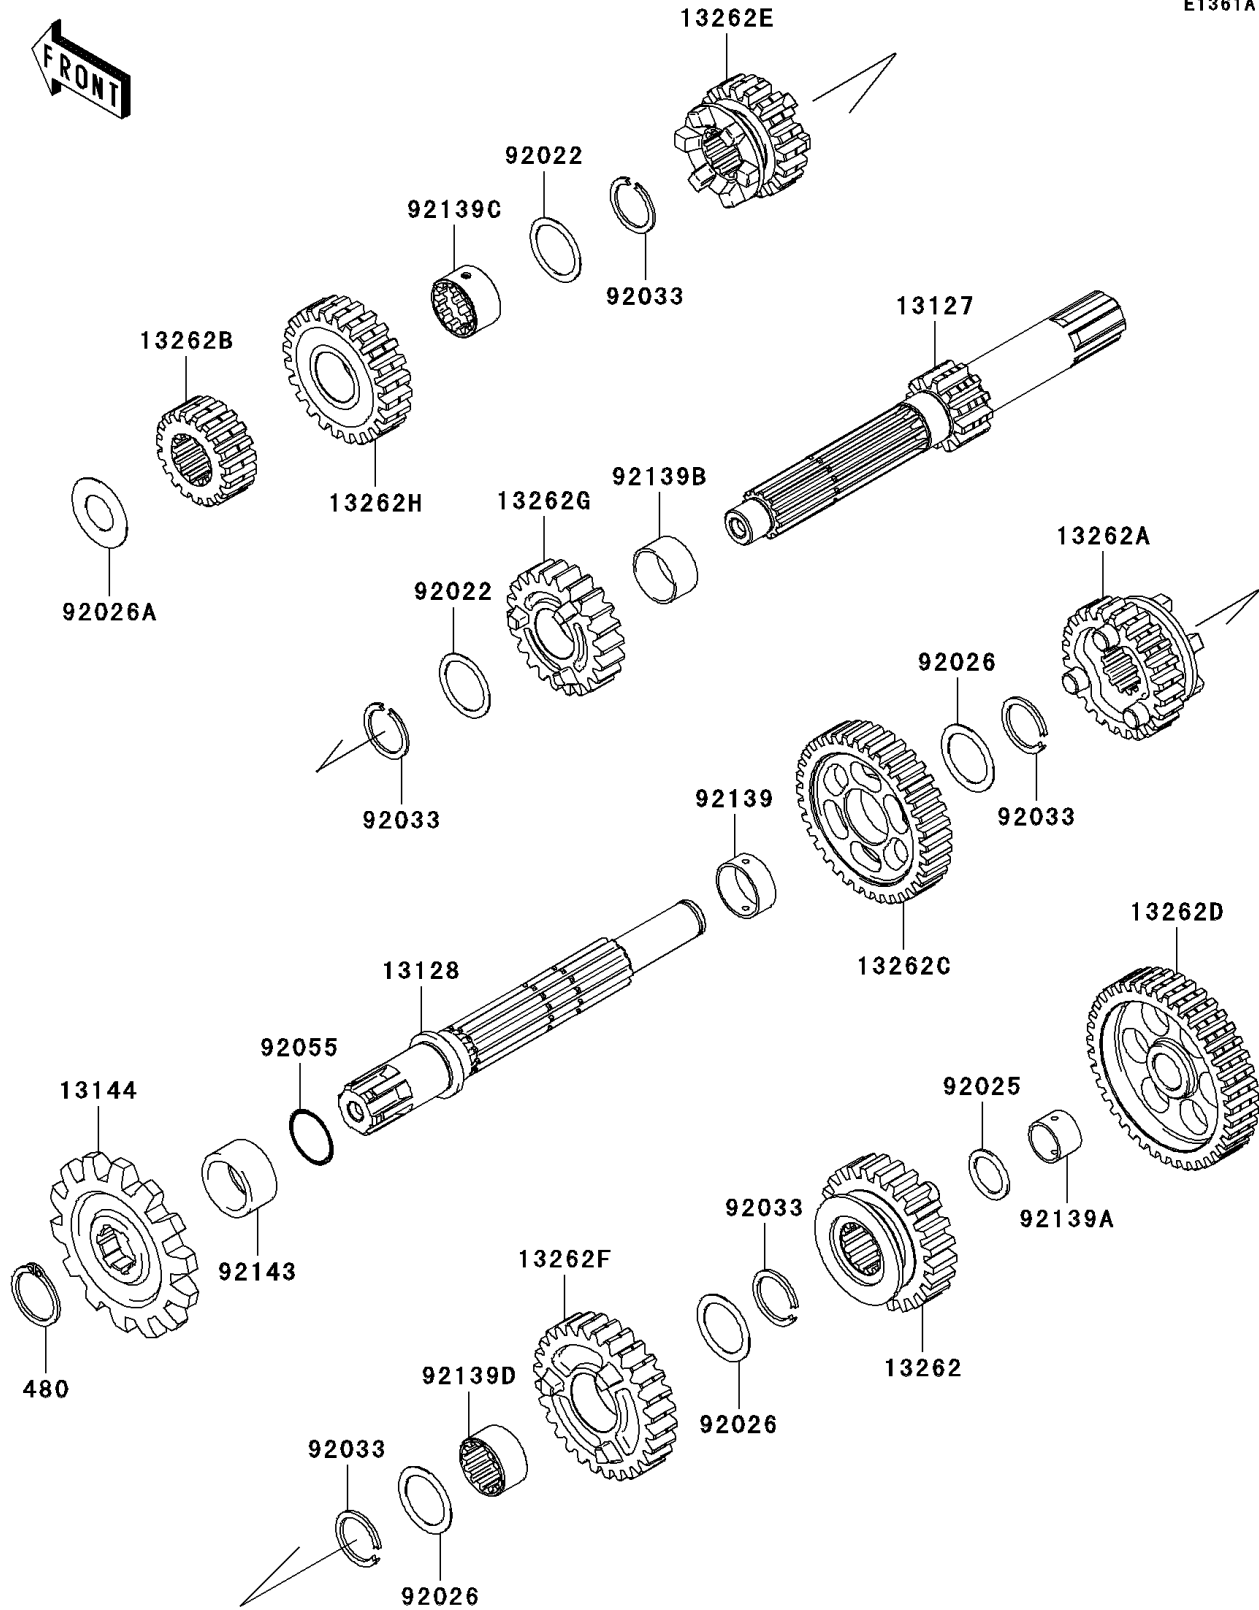

2011 KLX[®]140

PARTS DIAGRAM

Transmission(AAF/ABF)

E1361A

2011 KLX[®]140

PARTS LIST

Transmission(AAF/ABF)

ITEM NAME	PART NUMBER	QUANTITY
CIRCLIP-TYPE-C,17MM (Ref # 480)	480J1700	1
SHAFT-TRANSMISSION INPUT,15T (Ref # 13127)	13127-0074	1
SHAFT-TRANSMISSION OUTPUT (Ref # 13128)	13128-0051	1
SPROCKET-OUTPUT,14T (Ref # 13144)	13144-0049	1
GEAR,OUTPUT 4TH,26T (Ref # 13262)	13262-0459	1
GEAR,OUTPUT 5TH,24T (Ref # 13262A)	13262-0502	1
GEAR,INPUT 2ND,19T (Ref # 13262B)	13262-0577	1
GEAR,OUTPUT 2ND,36T (Ref # 13262C)	13262-0578	1
GEAR,OUTPUT LOW,40T (Ref # 13262D)	13262-0579	1
GEAR,INPUT 3RD,19T (Ref # 13262E)	13262-0662	1
GEAR,OUTPUT 3RD,28T (Ref # 13262F)	13262-0738	1
GEAR,INPUT 4TH,22T (Ref # 13262G)	13262-0769	1
GEAR,INPUT 5TH,24T (Ref # 13262H)	13262-0770	1
WASHER,17.3X22X0.5 (Ref # 92022)	92022-1799	2
SHIM (Ref # 92025)	92025-1280	1
SPACER,17.2X23X0.5 (Ref # 92026)	92026-1037	3
SPACER (Ref # 92026A)	92026-1610	1
RING-SNAP,17MM (Ref # 92033)	92033-1060	5
RING-O,16.8X1.9 (Ref # 92055)	92055-0151	1
BUSHING (Ref # 92139)	92139-0001	1
BUSHING (Ref # 92139A)	92139-0002	1
BUSHING,17X19X9.5 (Ref # 92139B)	92139-0282	1
BUSHING,14.5X17.25X11.0 (Ref # 92139C)	92139-0283	1
BUSHING (Ref # 92139D)	92139-0286	1
COLLAR,SPROCKET (Ref # 92143)	92143-1680	1