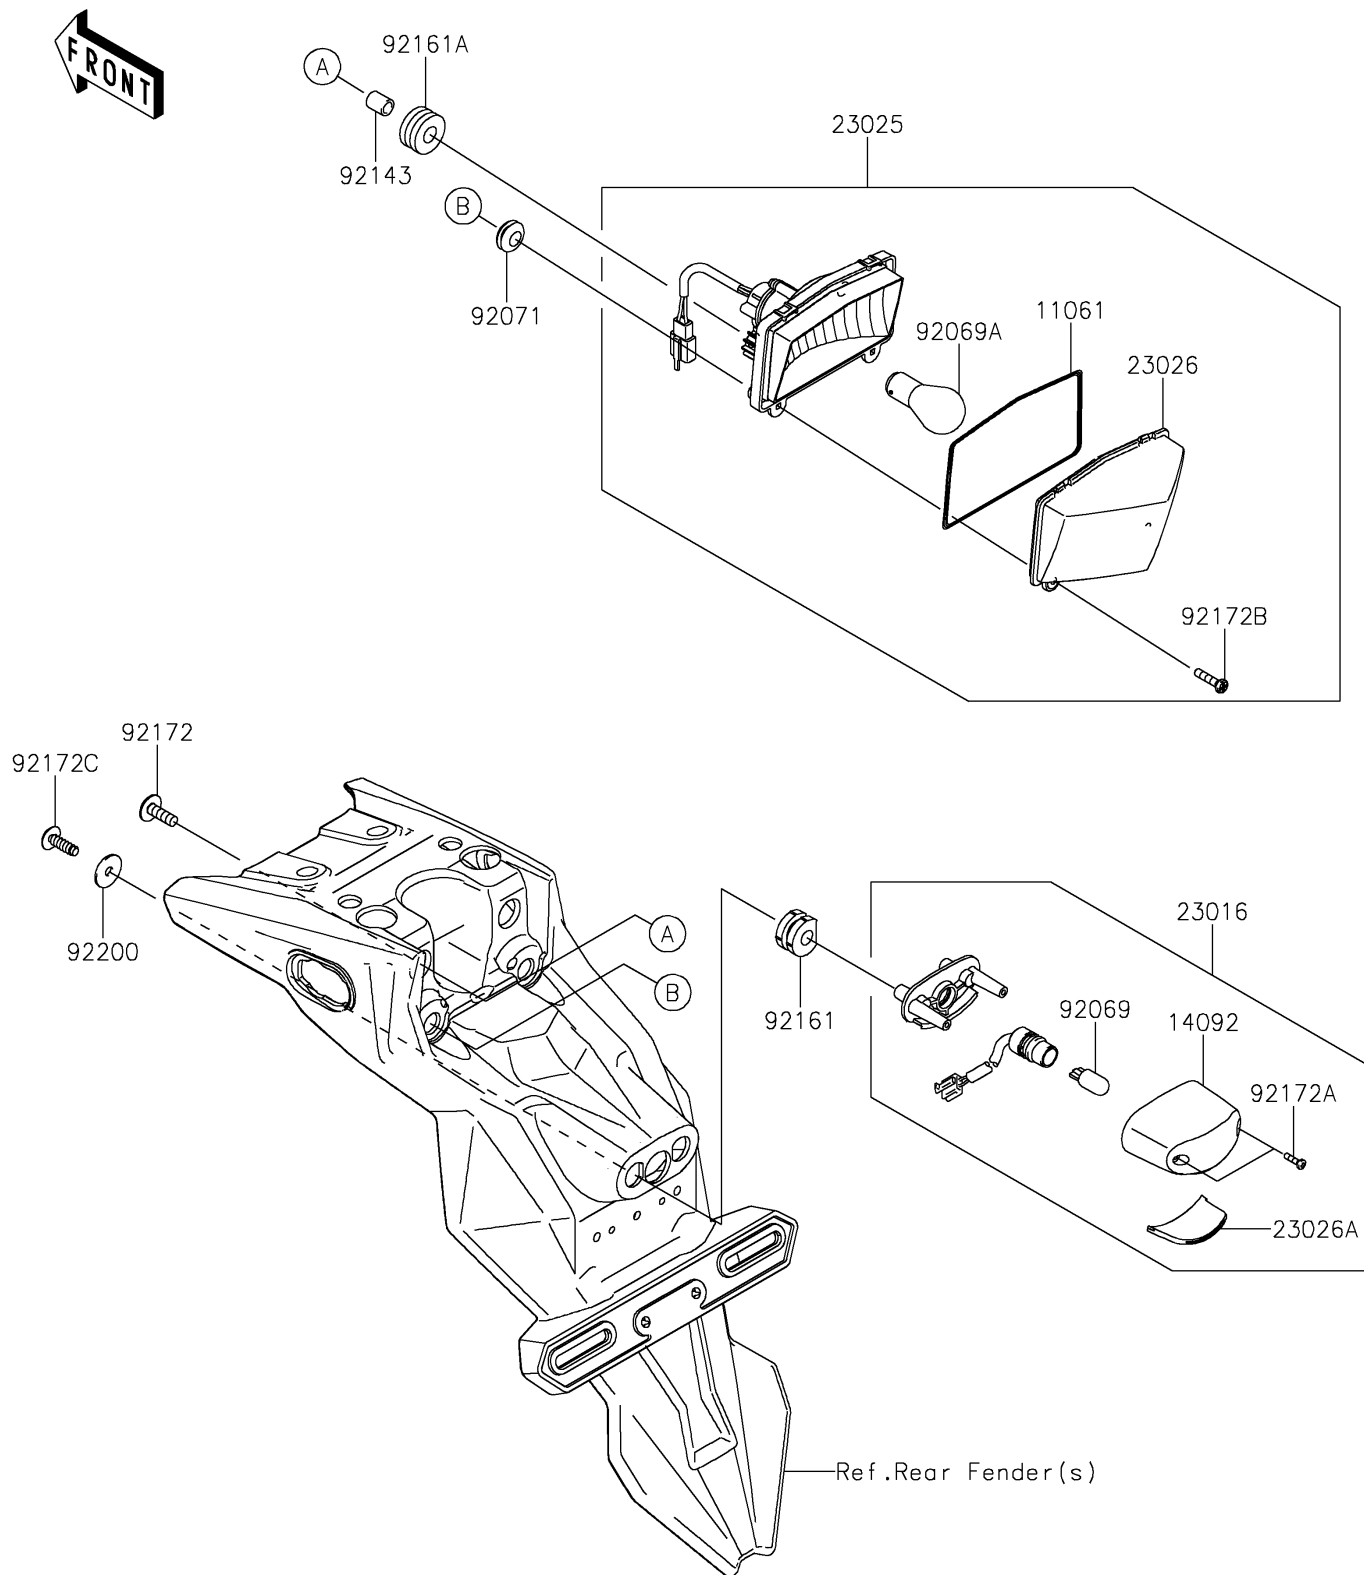

2018 KLX® 150L PARTS DIAGRAM

Taillight(s)

F2720

2018 KLX® 150L PARTS LIST

Taillight(s)

ITEM NAME	PART NUMBER	QUANTITY
GASKET, TAIL LAMP LENS (Ref # 11061)	11061-0393	1
COVER, LICENSE LAMP (Ref # 14092)	14092-0001	1
LAMP-ASSY, LICENCE (Ref # 23016)	23016-0608	1
LAMP-TAIL (Ref # 23025)	23025-0355	1
LENS, TAIL LAMP (Ref # 23026)	23026-0024	1
LENS, LICENCE LAMP (Ref # 23026A)	23026-0028	1
BULB, 12V 5W (Ref # 92069)	92069-1016	1
BULB, 12V 21/5W (Ref # 92069A)	92069-1084	1
GROMMET (Ref # 92071)	92071-024	1
COLLAR, 6.8X10X13 (Ref # 92143)	92143-1825	1
DAMPER (Ref # 92161)	92161-0776	1
DAMPER, 10X24X12 (Ref # 92161A)	92161-2112	1
SCREW, 6X18 (Ref # 92172)	92172-0192	1
SCREW, TAPPING, 2.9X13 (Ref # 92172A)	92172-0343	1
SCREW, 4.2X19 (Ref # 92172B)	92172-0411	1
SCREW, 5X16 (Ref # 92172C)	92172-0834	1
WASHER, 5.5X20X1.2 (Ref # 92200)	92200-0585	1