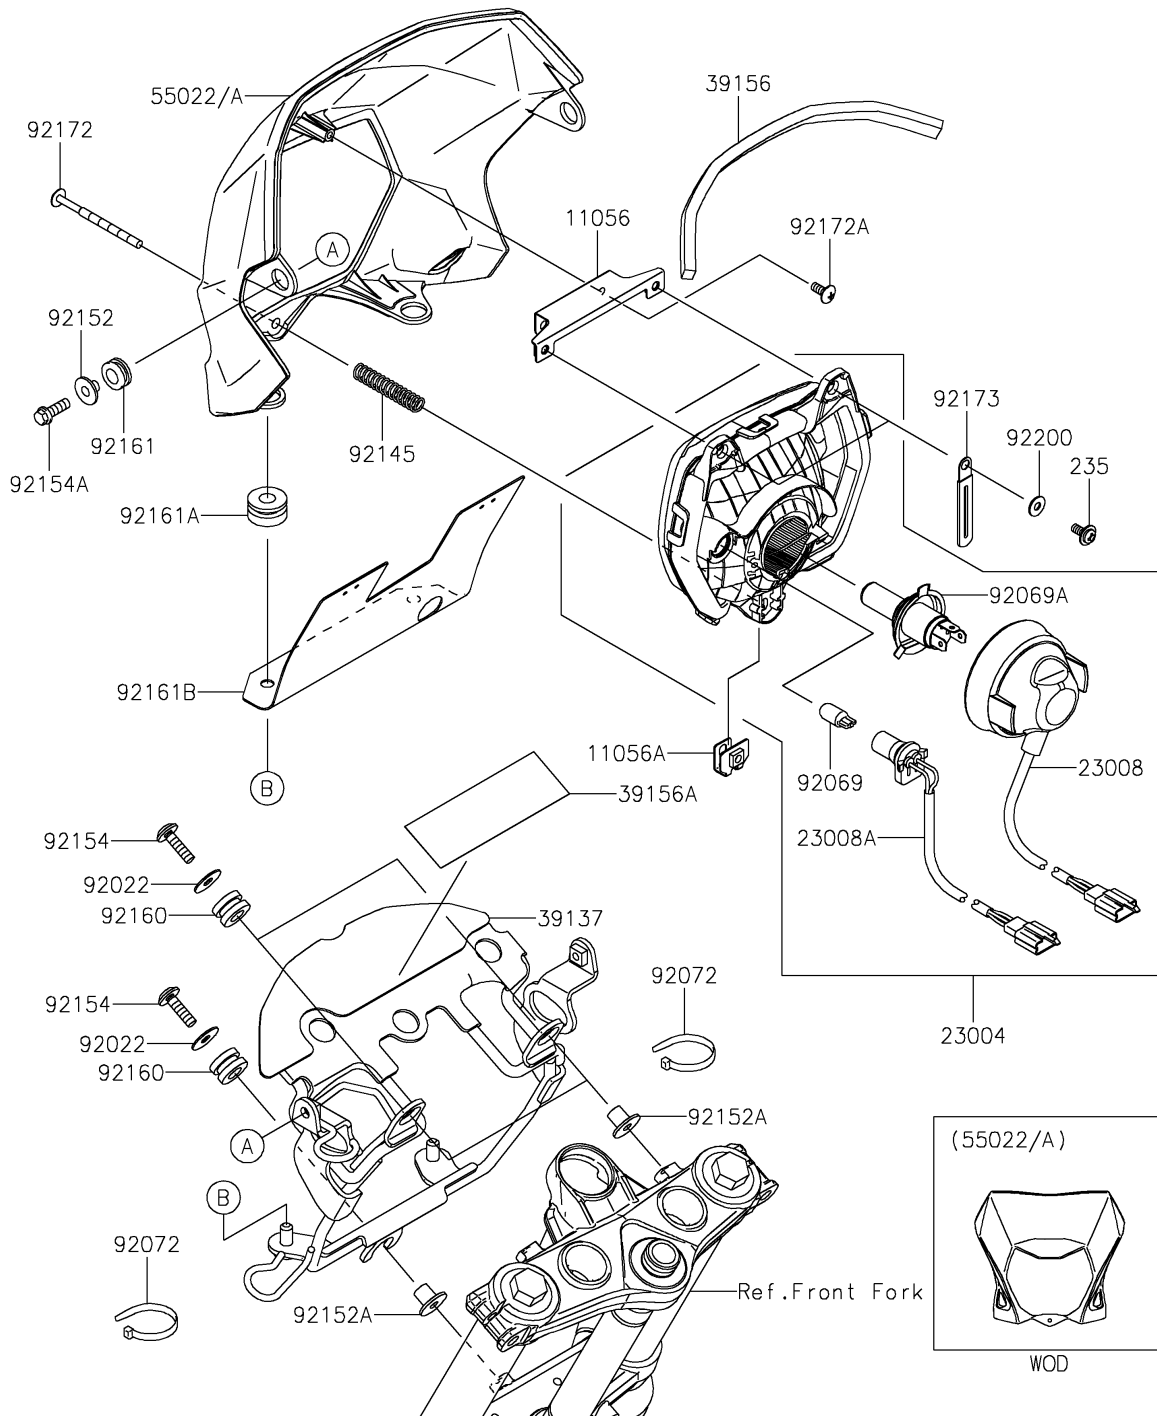

2018 KLX[®]150L

PARTS DIAGRAM

Headlight(s)

F2710

2018 KLX[®]150L

PARTS LIST

Headlight(s)

ITEM NAME	PART NUMBER	QUANTITY
BRACKET (Ref # 11056)	11056-7216	1
BRACKET (Ref # 11056A)	11056-7968	1
LAMP-HEAD (Ref # 23004)	23004-0357	1
SOCKET-ASSY,HEAD LAMP (Ref # 23008)	23008-0173	1
SOCKET-ASSY,POSITION LAMP (Ref # 23008A)	23008-0174	1
SCREW-PAN-WP-CROS,5X12 (Ref # 235)	235AA0512	2
STAY-COMP,HEAD LAMP (Ref # 39137)	39137-0674	1
PAD,10X260X7 (Ref # 39156)	39156-1857	1
PAD,35X110 (Ref # 39156A)	39156-2305	1
COVER-HEAD LAMP,L.GREEN (Ref # 55022)	55022-0312-290	1
COVER-HEAD LAMP,EBONY (Ref # 55022A)	55022-0312-6C	1
WASHER,PLAIN,6.5X20X1 (Ref # 92022)	92022-165	3
BULB,12V 5W (Ref # 92069)	92069-0059	1
BULB,12V35/35W (Ref # 92069A)	92069-0086	1
BAND,L=220 (Ref # 92072)	92072-0044	2
SPRING (Ref # 92145)	92145-1645	1
COLLAR (Ref # 92152)	92152-0295	2
COLLAR,6.5X10X13.1 (Ref # 92152A)	92152-2494	3
BOLT,SOCKET,6X22 (Ref # 92154)	92154-3758	3
BOLT,FLANGED,6X18 (Ref # 92154A)	92154-3761	2
DAMPER,10X20X12 (Ref # 92160)	92160-1167	3
DAMPER,10X18X7.5 (Ref # 92161)	92161-1535	2
DAMPER,7.5X22X11 (Ref # 92161A)	92161-1536	2
DAMPER (Ref # 92161B)	92161-2115	1
SCREW,5X70 (Ref # 92172)	92172-0909	1
SCREW,CROS,5X10 (Ref # 92172A)	92172-1255	2
CLAMP (Ref # 92173)	92173-1424	2
WASHER,5.2X13X1 (Ref # 92200)	92200-1694	2