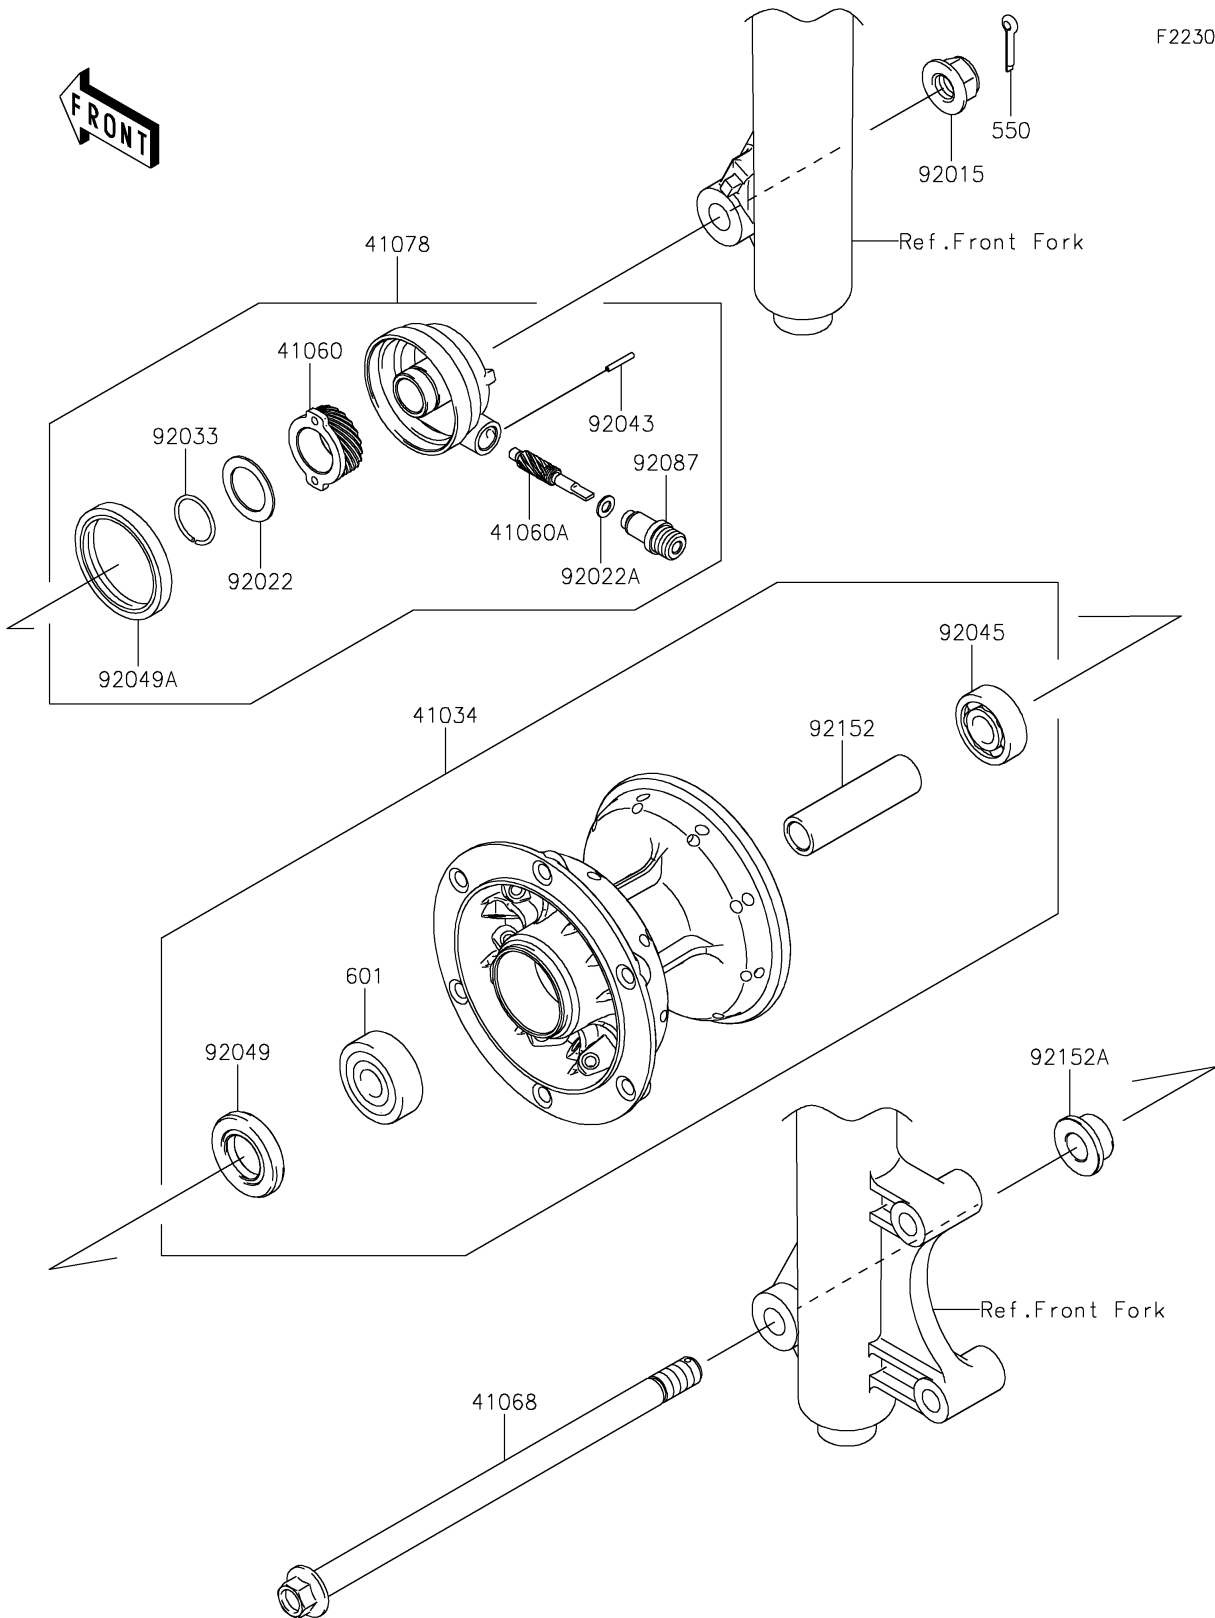

2018 KLX[®]150L

PARTS DIAGRAM

Front Hub

2018 KLX[®]150L

PARTS LIST

Front Hub

ITEM NAME	PART NUMBER	QUANTITY
DRUM-ASSY,FR (Ref # 41034)	41034-0595	1
GEAR-METER SCREW,DRIVE,24T (Ref # 41060)	41060-0012	1
GEAR-METER SCREW,PINION,8T (Ref # 41060A)	41060-0013	1
AXLE,FR,12X226 (Ref # 41068)	41068-0582	1
CASE-ASSY-METER GEAR (Ref # 41078)	41078-0016	1
PIN-COTTER,2.5X20 (Ref # 550)	550AA2520	1
BEARING-BALL,#6201UUC3 (Ref # 601)	601B6301UU	1
NUT,LOCK,FLANGED,12MM (Ref # 92015)	92015-1433	1
WASHER,20X29X1.0 (Ref # 92022)	92022-1510	1
WASHER,5X9.5X0.8 (Ref # 92022A)	92022-1511	1
RING-SNAP,19MM (Ref # 92033)	92033-1160	1
PIN,SPRING,2X14 (Ref # 92043)	92043-1220	1
BEARING-BALL,601B6201UU (Ref # 92045)	92045-0747	1
SEAL-OIL,20X37X6.5 (Ref # 92049)	92049-0113	1
SEAL-OIL,42X50X6 (Ref # 92049A)	92049-0727	1
BUSHING-METER GEAR (Ref # 92087)	92087-1051	1
COLLAR,12.2X17.3X62.5 (Ref # 92152)	92152-0709	1
COLLAR (Ref # 92152A)	92152-0736	1