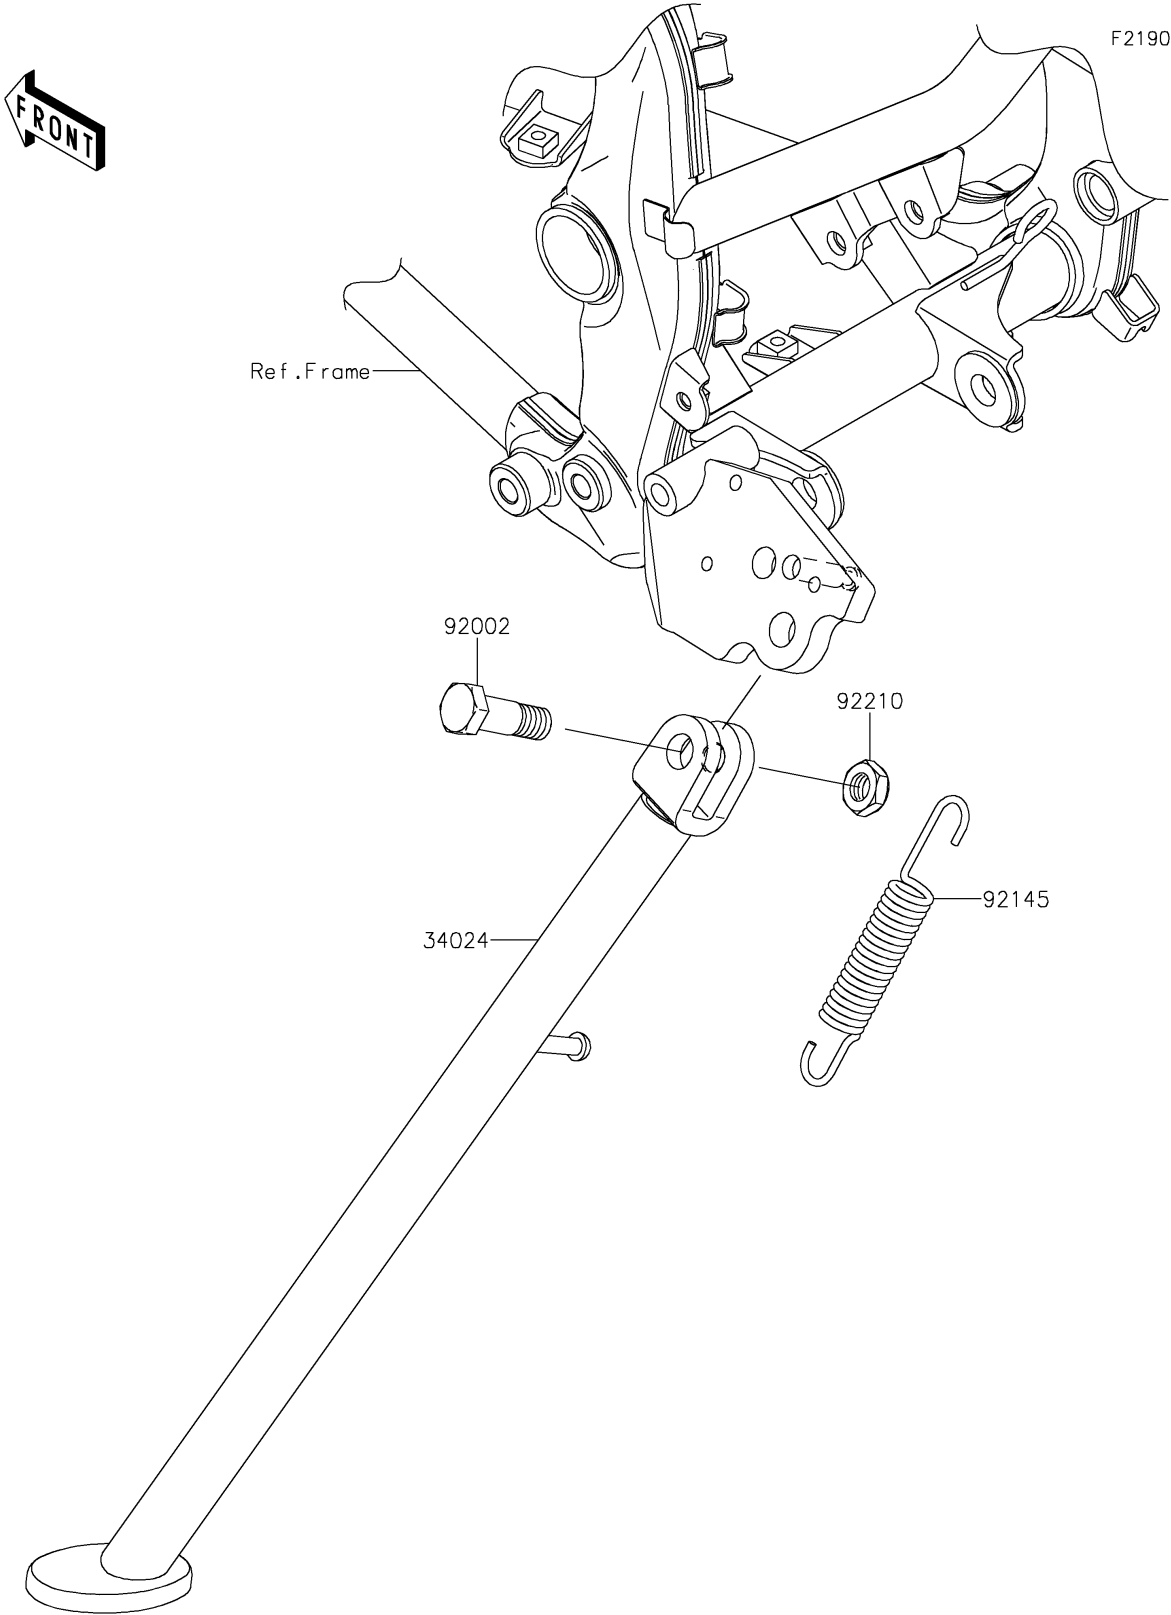

2018 KLX® 150L PARTS DIAGRAM

Stand(s)

2018 KLX® 150L PARTS LIST

Stand(s)

ITEM NAME	PART NUMBER	QUANTITY
STAND-SIDE,P.SILVER (Ref # 34024)	34024-0121-458	1
BOLT,SIDE STAND (Ref # 92002)	92002-1813	1
SPRING (Ref # 92145)	92145-1588	1
NUT,LOCK,10MM (Ref # 92210)	92210-1672	1