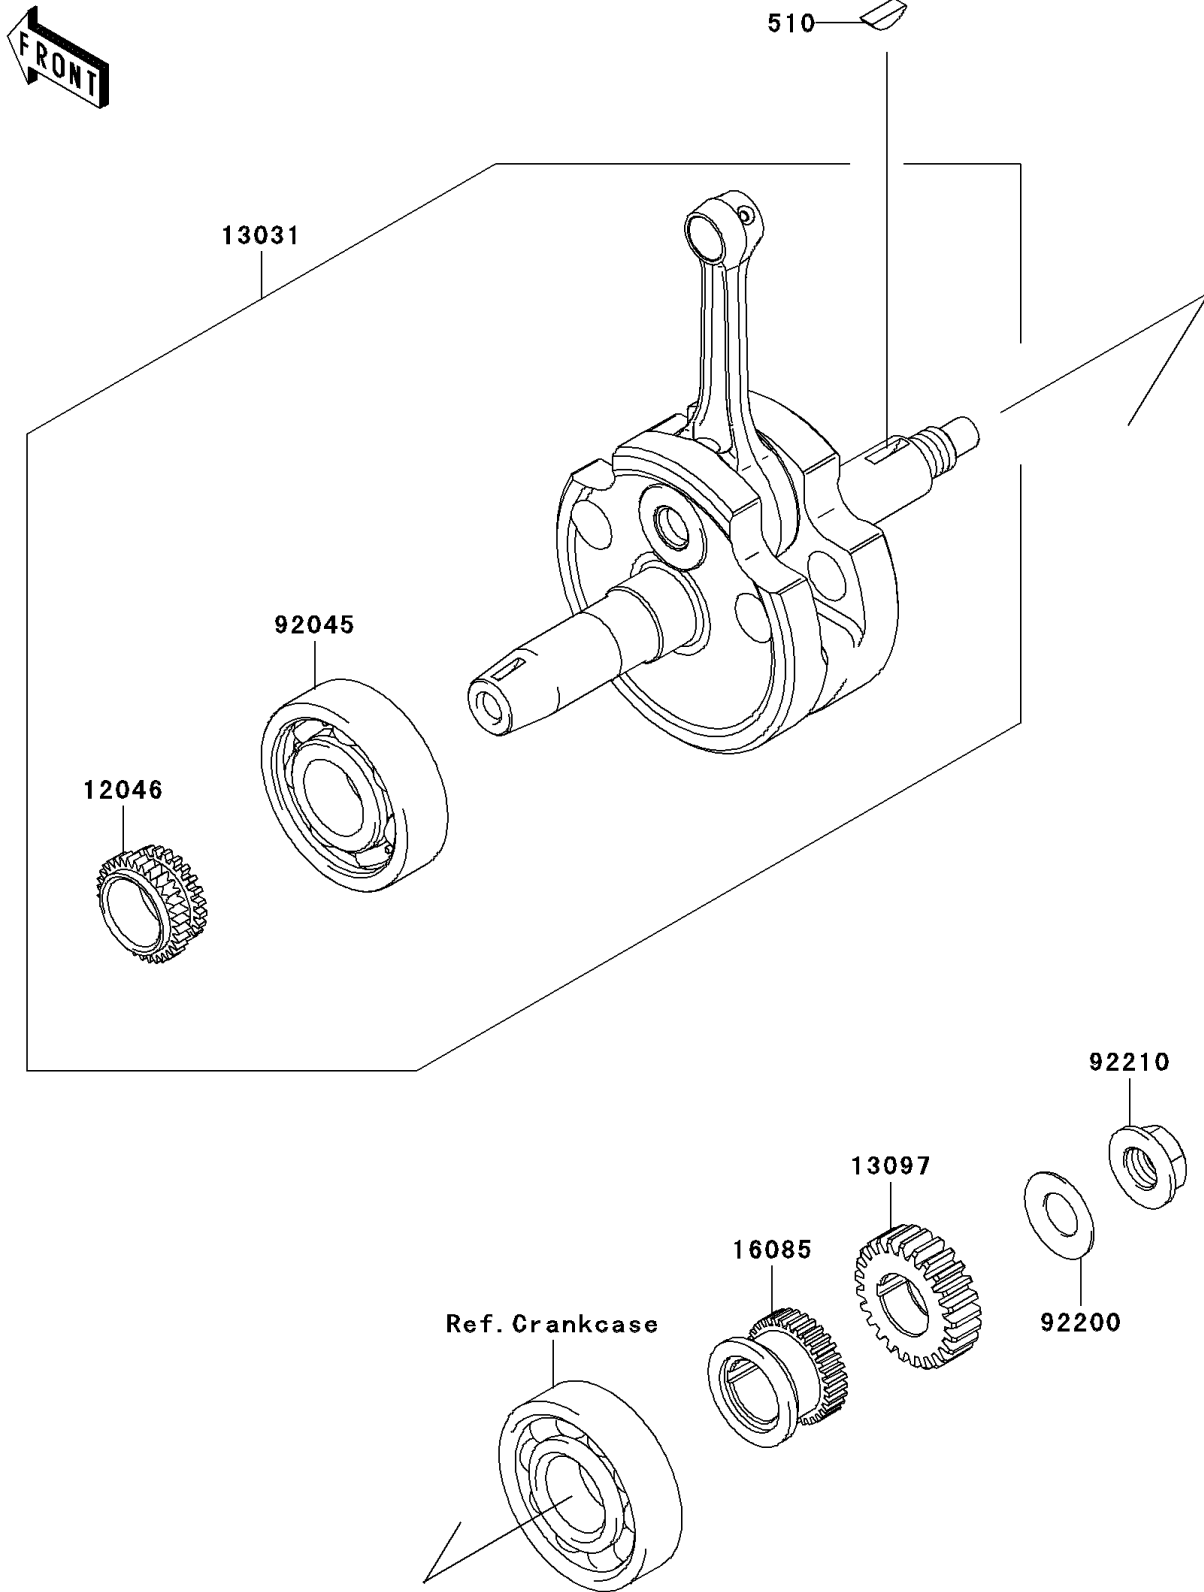

# 2011 KLX®140 PARTS DIAGRAM

Crankshaft

E1321

## 2011 KLX®140 PARTS LIST

### Crankshaft

ITEM NAME	PART NUMBER	QUANTITY
KEY-WOODRUFF (Ref # 510)	510A4200	1
SPROCKET,18T (Ref # 12046)	12046-0061	1
CRANKSHAFT-COMP (Ref # 13031)	13031-0102	1
GEAR-PRIMARY SPUR,25T (Ref # 13097)	13097-0076	1
GEAR,21T (Ref # 16085)	16085-0118	1
BEARING-BALL (Ref # 92045)	92045-0018	1
WASHER,14.2X28X1.5 (Ref # 92200)	92200-0217	1
NUT,14MM,LEFT HANDED (Ref # 92210)	92210-0216	1