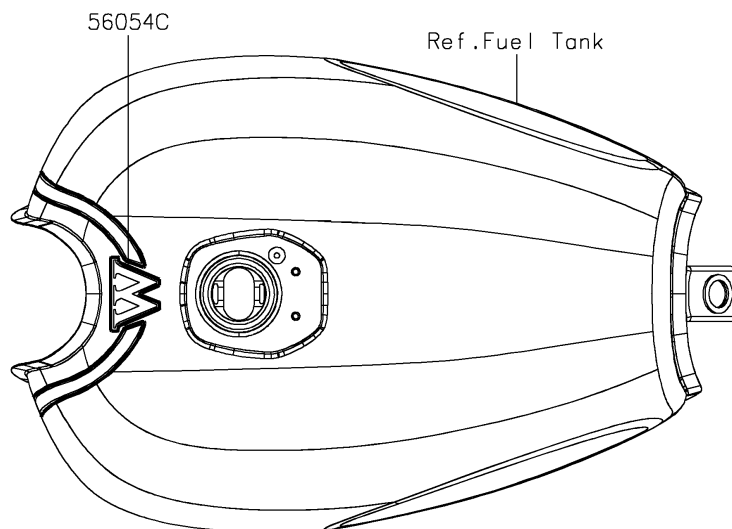

## 2019 W175 SE (Indonesia Only) PARTS DIAGRAM

Decals(Blue)(AKFA)

F2861F

## 2019 W175 SE (Indonesia Only) PARTS LIST

Decals(Blue)(AKFA)

ITEM NAME	PART NUMBER	QUANTITY
MARK,FUEL TANK,LH,W EMBLEM (Ref # 56054)	56054-2371	1
MARK,FUEL TANK,RH,W EMBLEM (Ref # 56054A)	56054-2372	1
MARK,SIDE COVER,175SE (Ref # 56054B)	56054-2554	1
MARK,FUEL TANK,W (Ref # 56054C)	56054-2555	1
PATTERN,TANK PAD,LH (Ref # 56075)	56075-7802	1
PATTERN,TANK PAD,RH (Ref # 56075A)	56075-7804	1
PATTERN,FUEL TANK,LH (Ref # 56075B)	56075-7805	1
PATTERN,FUEL TANK,RH (Ref # 56075C)	56075-7806	1