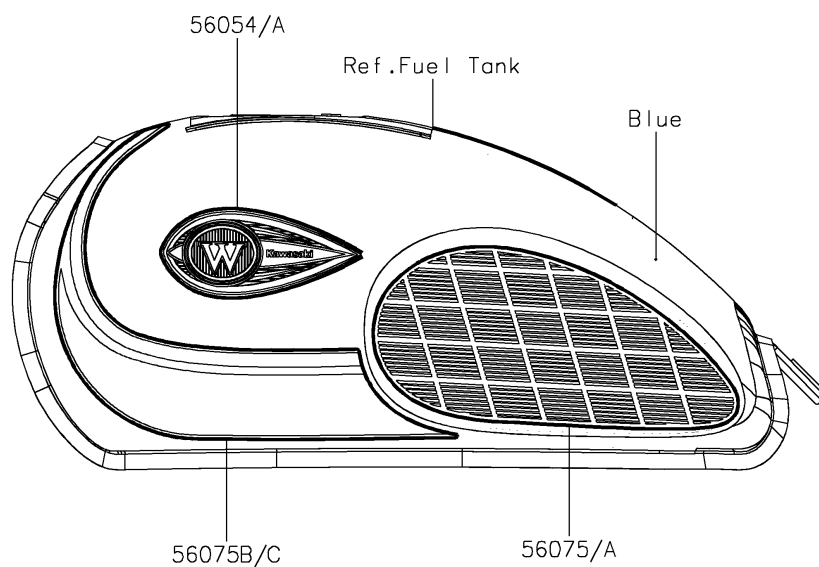

## 2019 W175 SE (Indonesia Only) PARTS DIAGRAM

Decals(Blue)(AKFA)

F2861F

## 2019 W175 SE (Indonesia Only) PARTS LIST

Decals(Blue)(AKFA)

ITEM NAME	PART NUMBER	QUANTITY
MARK,FUEL TANK,LH,W EMBLEM (Ref # 56054)	56054-2371	1
MARK,FUEL TANK,RH,W EMBLEM (Ref # 56054A)	56054-2372	1
MARK,SIDE COVER,175SE (Ref # 56054B)	56054-2554	1
MARK,FUEL TANK,W (Ref # 56054C)	56054-2555	1
PATTERN,TANK PAD,LH (Ref # 56075)	56075-7802	1
PATTERN,TANK PAD,RH (Ref # 56075A)	56075-7804	1
PATTERN,FUEL TANK,LH (Ref # 56075B)	56075-7805	1
PATTERN,FUEL TANK,RH (Ref # 56075C)	56075-7806	1