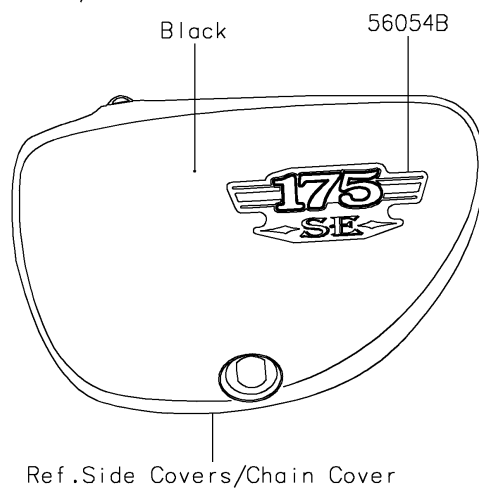

## 2019 W175 SE (Indonesia Only) PARTS DIAGRAM

Decals(Blue)(AKFA)

F2861F

## 2019 W175 SE (Indonesia Only) PARTS LIST

Decals(Blue)(AKFA)

ITEM NAME	PART NUMBER	QUANTITY
MARK,FUEL TANK,LH,W EMBLEM (Ref # 56054)	56054-2371	1
MARK,FUEL TANK,RH,W EMBLEM (Ref # 56054A)	56054-2372	1
MARK,SIDE COVER,175SE (Ref # 56054B)	56054-2554	1
MARK,FUEL TANK,W (Ref # 56054C)	56054-2555	1
PATTERN,TANK PAD,LH (Ref # 56075)	56075-7802	1
PATTERN,TANK PAD,RH (Ref # 56075A)	56075-7804	1
PATTERN,FUEL TANK,LH (Ref # 56075B)	56075-7805	1
PATTERN,FUEL TANK,RH (Ref # 56075C)	56075-7806	1