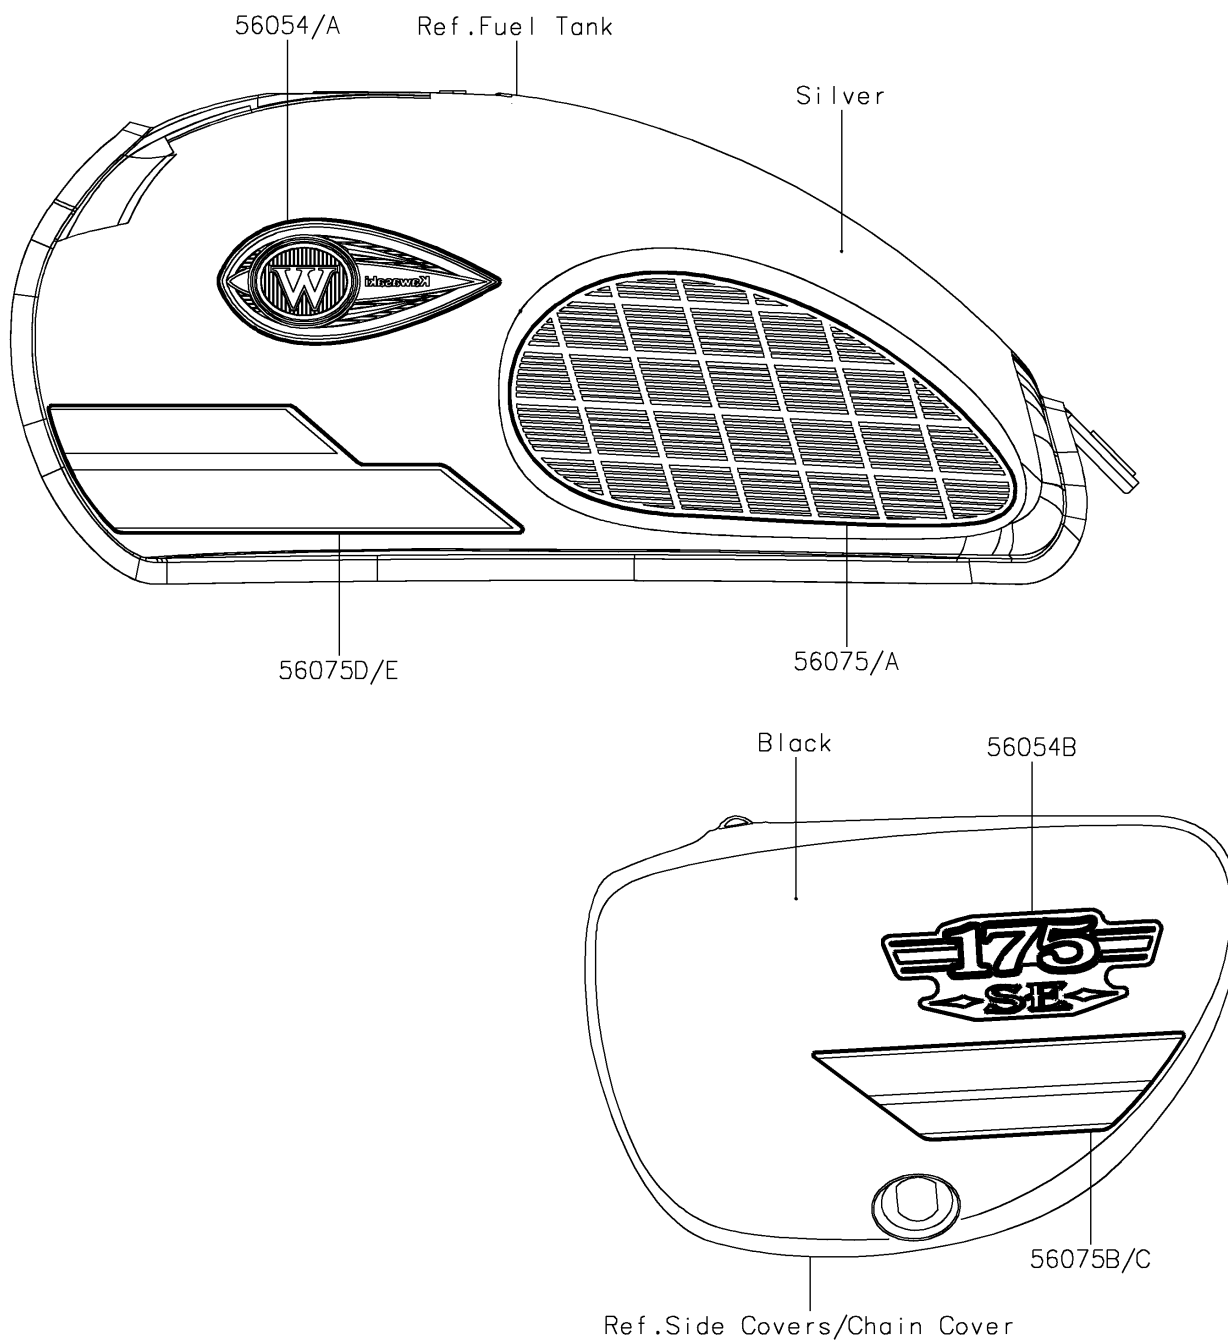

2019 W175 SE (Indonesia Only) PARTS DIAGRAM

Decals(Silver)(AKFA)

F2861D

2019 W175 SE (Indonesia Only) PARTS LIST

Decals(Silver)(AKFA)

ITEM NAME	PART NUMBER	QUANTITY
MARK,FUEL TANK,LH,W EMBLEM (Ref # 56054)	56054-2371	1
MARK,FUEL TANK,RH,W EMBLEM (Ref # 56054A)	56054-2372	1
MARK,SIDE COVER,175SE (Ref # 56054B)	56054-2554	1
PATTERN,TANK PAD,LH (Ref # 56075)	56075-7802	1
PATTERN,TANK PAD,RH (Ref # 56075A)	56075-7804	1
PATTERN,SIDE COVER,LH (Ref # 56075B)	56075-7807	1
PATTERN,SIDE COVER,RH (Ref # 56075C)	56075-7808	1
PATTERN,FUEL TANK,LH (Ref # 56075D)	56075-7809	1
PATTERN,FUEL TANK,RH (Ref # 56075E)	56075-7810	1