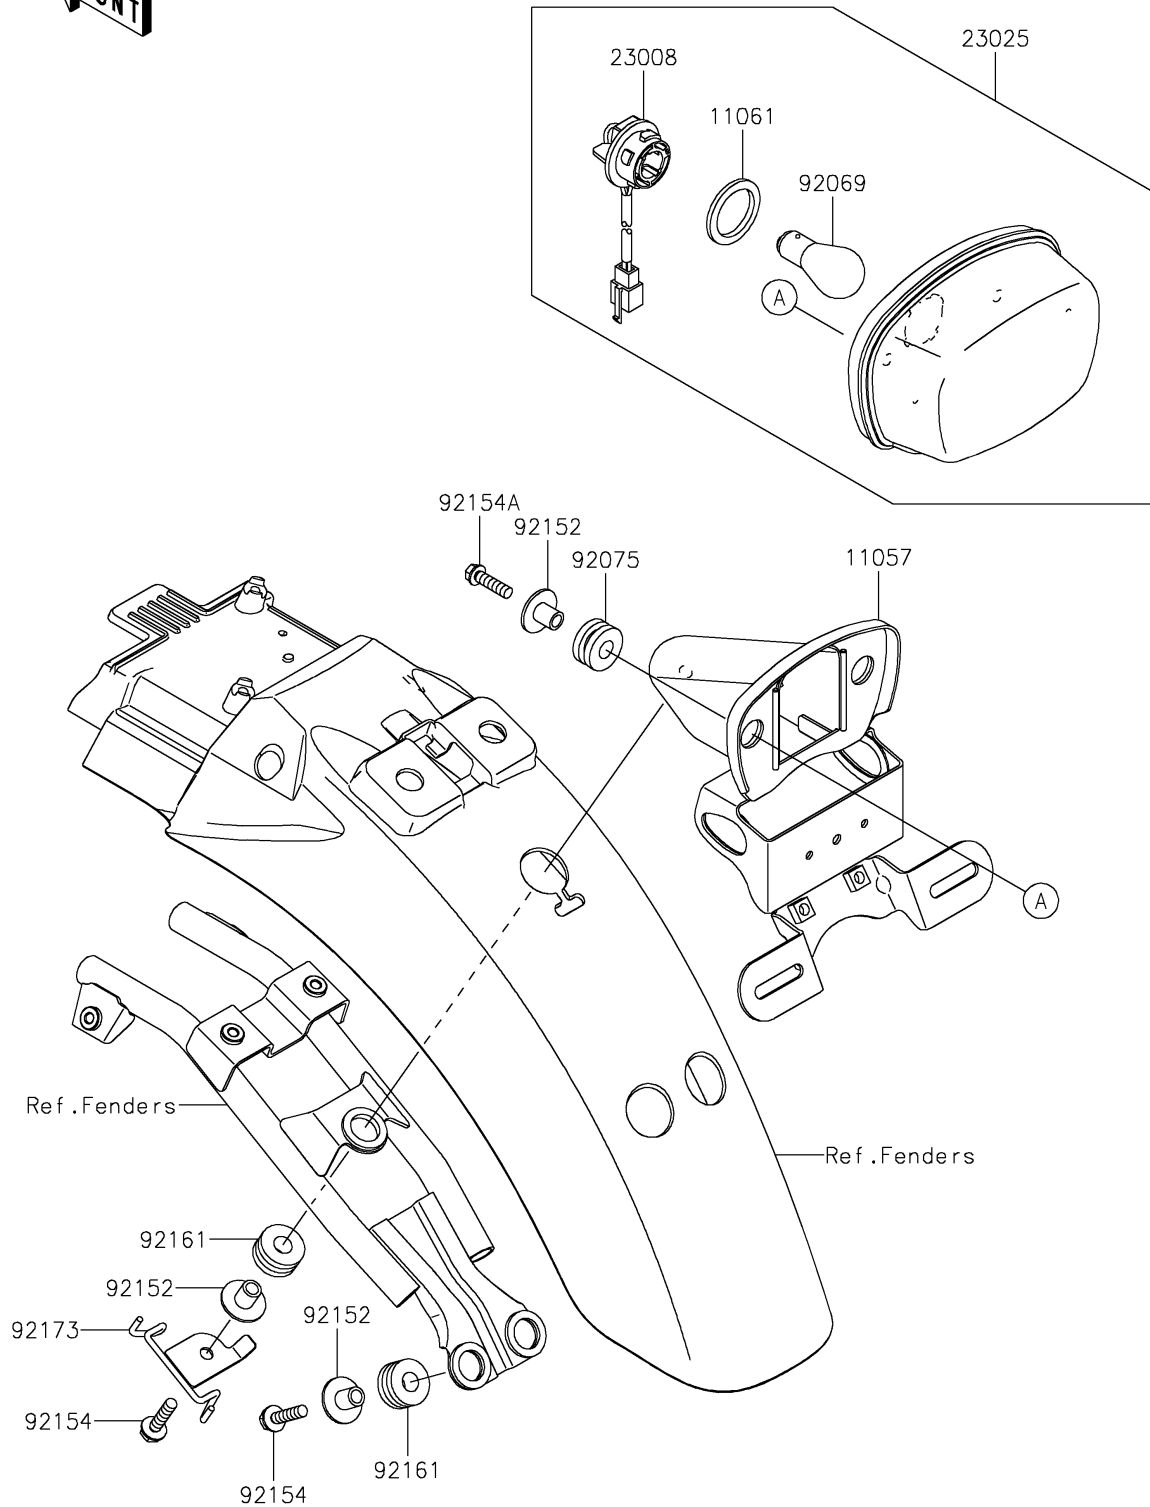

## 2019 W175 SE (Indonesia Only) PARTS DIAGRAM

Taillight(s)

F2720

## 2019 W175 SE (Indonesia Only) PARTS LIST

Taillight(s)

ITEM NAME	PART NUMBER	QUANTITY
BRACKET,TAIL (Ref # 11057)	11057-1693	1
GASKET (Ref # 11061)	11061-1257	1
SOCKET-ASSY (Ref # 23008)	23008-0185	1
LAMP-TAIL (Ref # 23025)	23025-0369	1
BULB,12V 21/5W (Ref # 92069)	92069-0095	1
DAMPER,10X24X12 (Ref # 92075)	92075-1690	1
COLLAR,6.5X10X13.6 (Ref # 92152)	92152-2492	1
BOLT,FLANGED,6X25 (Ref # 92154)	92154-2774	1
BOLT,FLANGED,6X22 (Ref # 92154A)	92154-3750	1
DAMPER (Ref # 92161)	92161-0163	1
CLAMP (Ref # 92173)	92173-1876	1