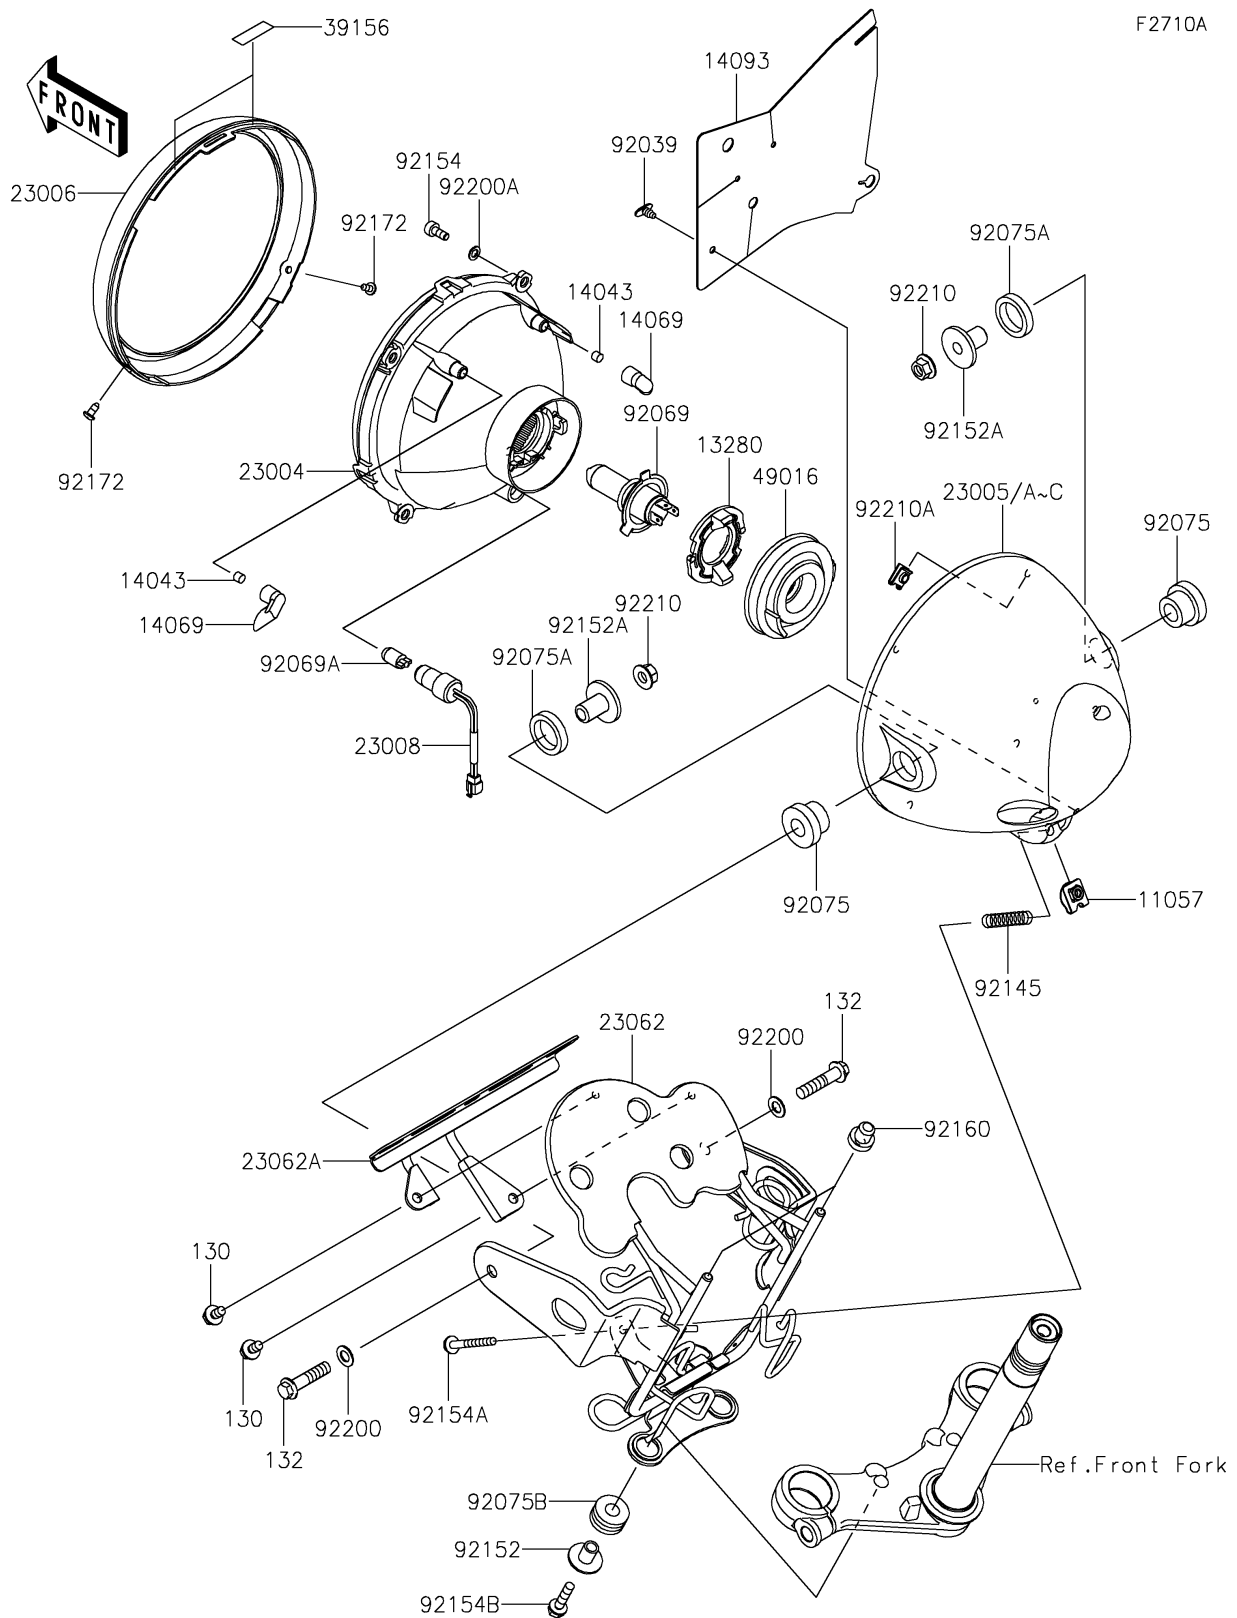

2019 W175 SE (Indonesia Only) PARTS DIAGRAM

Headlight(s)(AKF/AKFA)

2019 W175 SE (Indonesia Only) PARTS LIST

Headlight(s)(AKF/AKFA)

ITEM NAME	PART NUMBER	QUANTITY
BRACKET (Ref # 11057)	11057-1065	1
BOLT-FLANGED,6X10 (Ref # 130)	130BB0610	1
BOLT-FLANGED-SMALL,8X35 (Ref # 132)	132BA0835	1
HOLDER (Ref # 13280)	13280-0902	1
FILTER (Ref # 14043)	14043-0020	1
BREATHER (Ref # 14069)	14069-0031	1
COVER (Ref # 14093)	14093-0754	1
LAMP-HEAD (Ref # 23004)	23004-0376	1
BODY-COMP-HEAD LAMP,S.C.BLUE (Ref # 23005)	23005-0050-62K	1
BODY-COMP-HEAD LAMP,M.S.BLACK (Ref # 23005A)	23005-0050-660	1
BODY-COMP-HEAD LAMP,M.F.S.BLK (Ref # 23005C)	23005-0050-739	1
RIM-LAMP (Ref # 23006)	23006-0020	1
SOCKET-ASSY,POSITION (Ref # 23008)	23008-0188	1
BRACKET-COMP,LICENSE PLATE (Ref # 23062)	23062-1217	1
BRACKET-COMP (Ref # 23062A)	23062-1253	1
PAD,30X10X0.21 (Ref # 39156)	39156-2352	1
COVER-SEAL (Ref # 49016)	49016-0649	1
RIVET (Ref # 92039)	92039-0792	1
BULB,12V 60/55W,H4 (Ref # 92069)	92069-0097	1
BULB,12V 5W (Ref # 92069A)	92069-0098	1
DAMPER,HEAD LAMP FITTING (Ref # 92075)	92075-1109	1
DAMPER,HEAD LAMP FITTING (Ref # 92075A)	92075-1110	1
DAMPER,10X24X12 (Ref # 92075B)	92075-1690	1
SPRING (Ref # 92145)	92145-1788	1
COLLAR (Ref # 92152)	92152-0697	1
COLLAR (Ref # 92152A)	92152-2578	1
BOLT,SOCKET,5X14 (Ref # 92154)	92154-2772	1
BOLT,FLANGED,5X45 (Ref # 92154A)	92154-2773	1
BOLT,FLANGED,6X25 (Ref # 92154B)	92154-2774	1

2019 W175 SE (Indonesia Only) PARTS LIST

Headlight(s)(AKF/AKFA)

ITEM NAME	PART NUMBER	QUANTITY
DAMPER (Ref # 92160)	92160-1303	1
SCREW,CROS,4X9.5 (Ref # 92172)	92172-1208	1
WASHER,8.2X15X1 (Ref # 92200)	92200-0742	1
WASHER,5.8X10X0.8 (Ref # 92200A)	92200-1983	1
NUT,8MM (Ref # 92210)	92210-0773	1
NUT,CLIP,5MM (Ref # 92210A)	92210-1666	1