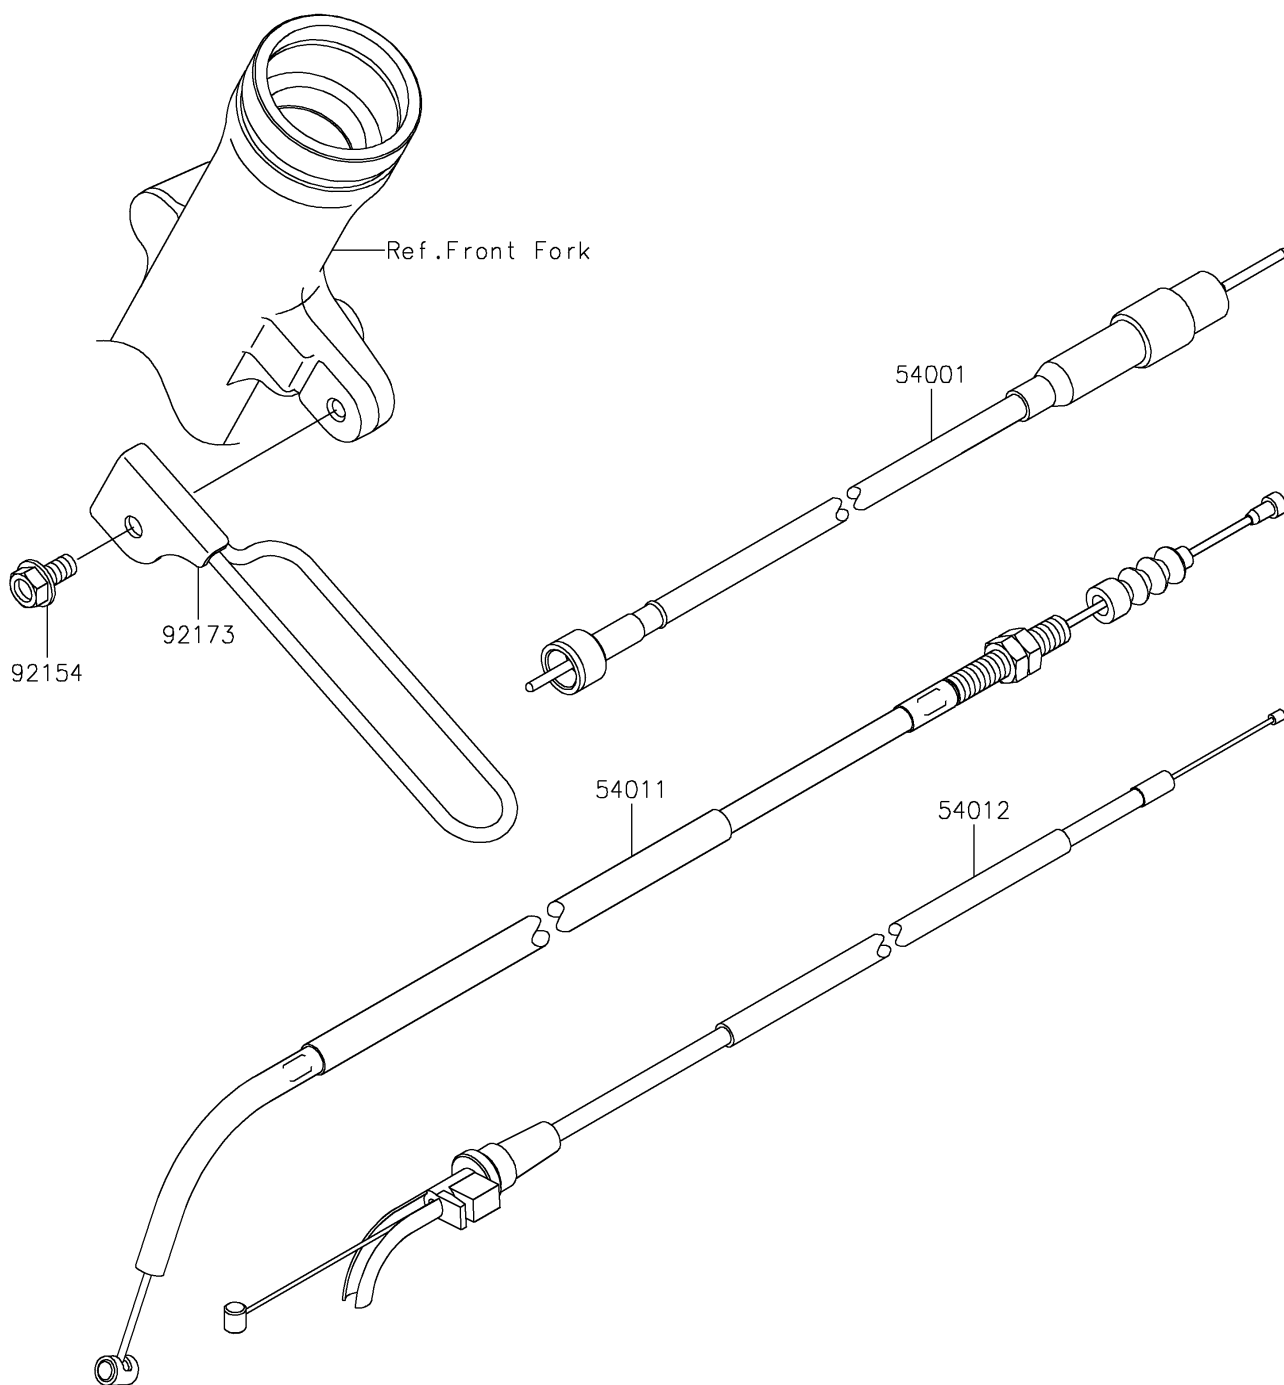

2019 W175 SE (Indonesia Only) PARTS DIAGRAM

Cables

F2540

2019 W175 SE (Indonesia Only) PARTS LIST

Cables

ITEM NAME	PART NUMBER	QUANTITY
CABLE-SPEEDOMETER (Ref # 54001)	54001-0036	1
CABLE-CLUTCH (Ref # 54011)	54011-0635	1
CABLE-THROTTLE (Ref # 54012)	54012-0658	1
BOLT,FLANGED,6X12 (Ref # 92154)	92154-2776	1
CLAMP (Ref # 92173)	92173-1754	1