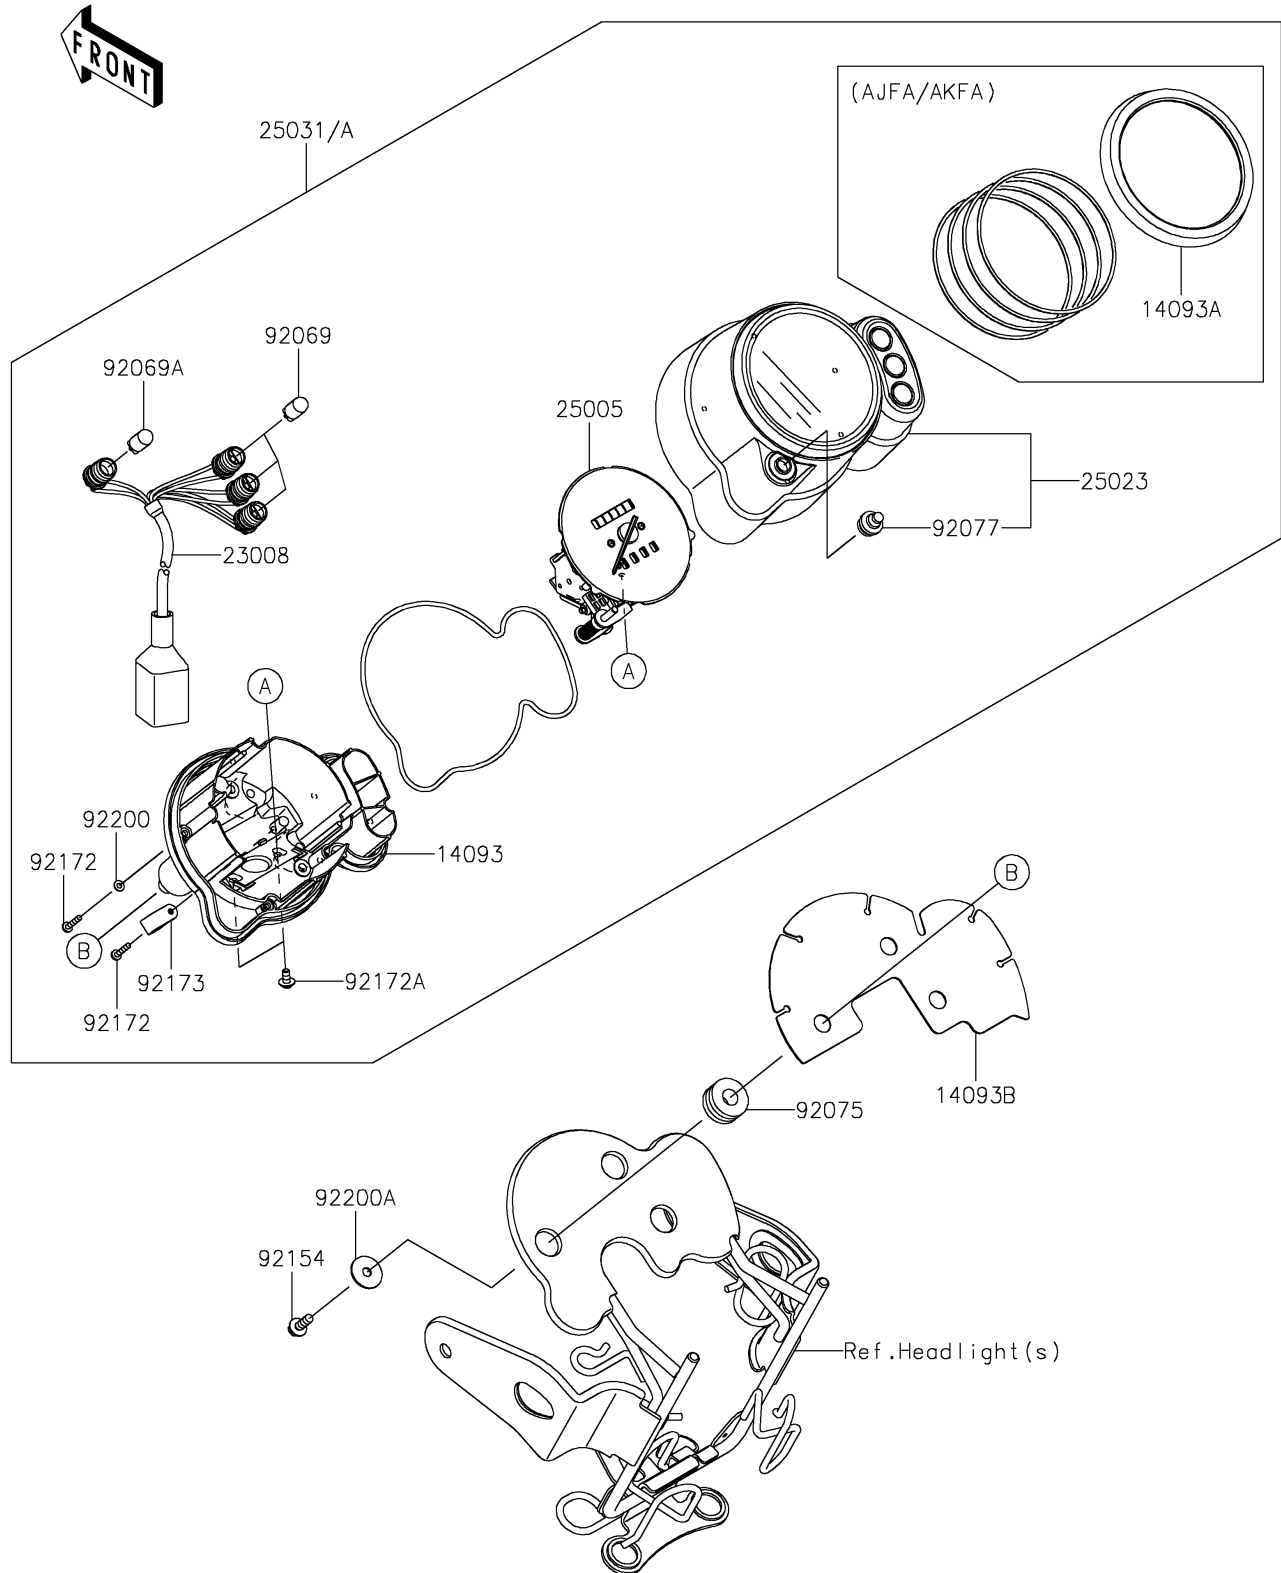

## 2019 W175 SE (Indonesia Only) PARTS DIAGRAM

Meter(s)

F2530

## 2019 W175 SE (Indonesia Only) PARTS LIST

Meter(s)

ITEM NAME	PART NUMBER	QUANTITY
COVER,METER CASE,LWR (Ref # 14093)	14093-0636	1
COVER,CHROME RING (Ref # 14093A)	14093-0637	1
COVER,METER (Ref # 14093B)	14093-0724	1
SOCKET-ASSY (Ref # 23008)	23008-0186	1
SPEEDOMETER (Ref # 25005)	25005-0168	1
COVER-METER CASE,UPP (Ref # 25023)	25023-0131	1
METER-ASSY,KPH,SE (Ref # 25031A)	25031-0760	1
BULB,12V 3.4W (Ref # 92069)	92069-0096	1
BULB,12V 1.7W (Ref # 92069A)	92069-0099	1
DAMPER,10X24X12 (Ref # 92075)	92075-1690	1
KNOB,TRIP RESET (Ref # 92077)	92077-0010	1
BOLT,FLANGED,5X14 (Ref # 92154)	92154-3749	1
SCREW,3X14 (Ref # 92172)	92172-1205	1
SCREW (Ref # 92172A)	92172-1206	1
CLAMP (Ref # 92173)	92173-1769	1
WASHER (Ref # 92200)	92200-1912	1
WASHER,5.5X20X1.2 (Ref # 92200A)	92200-1973	1