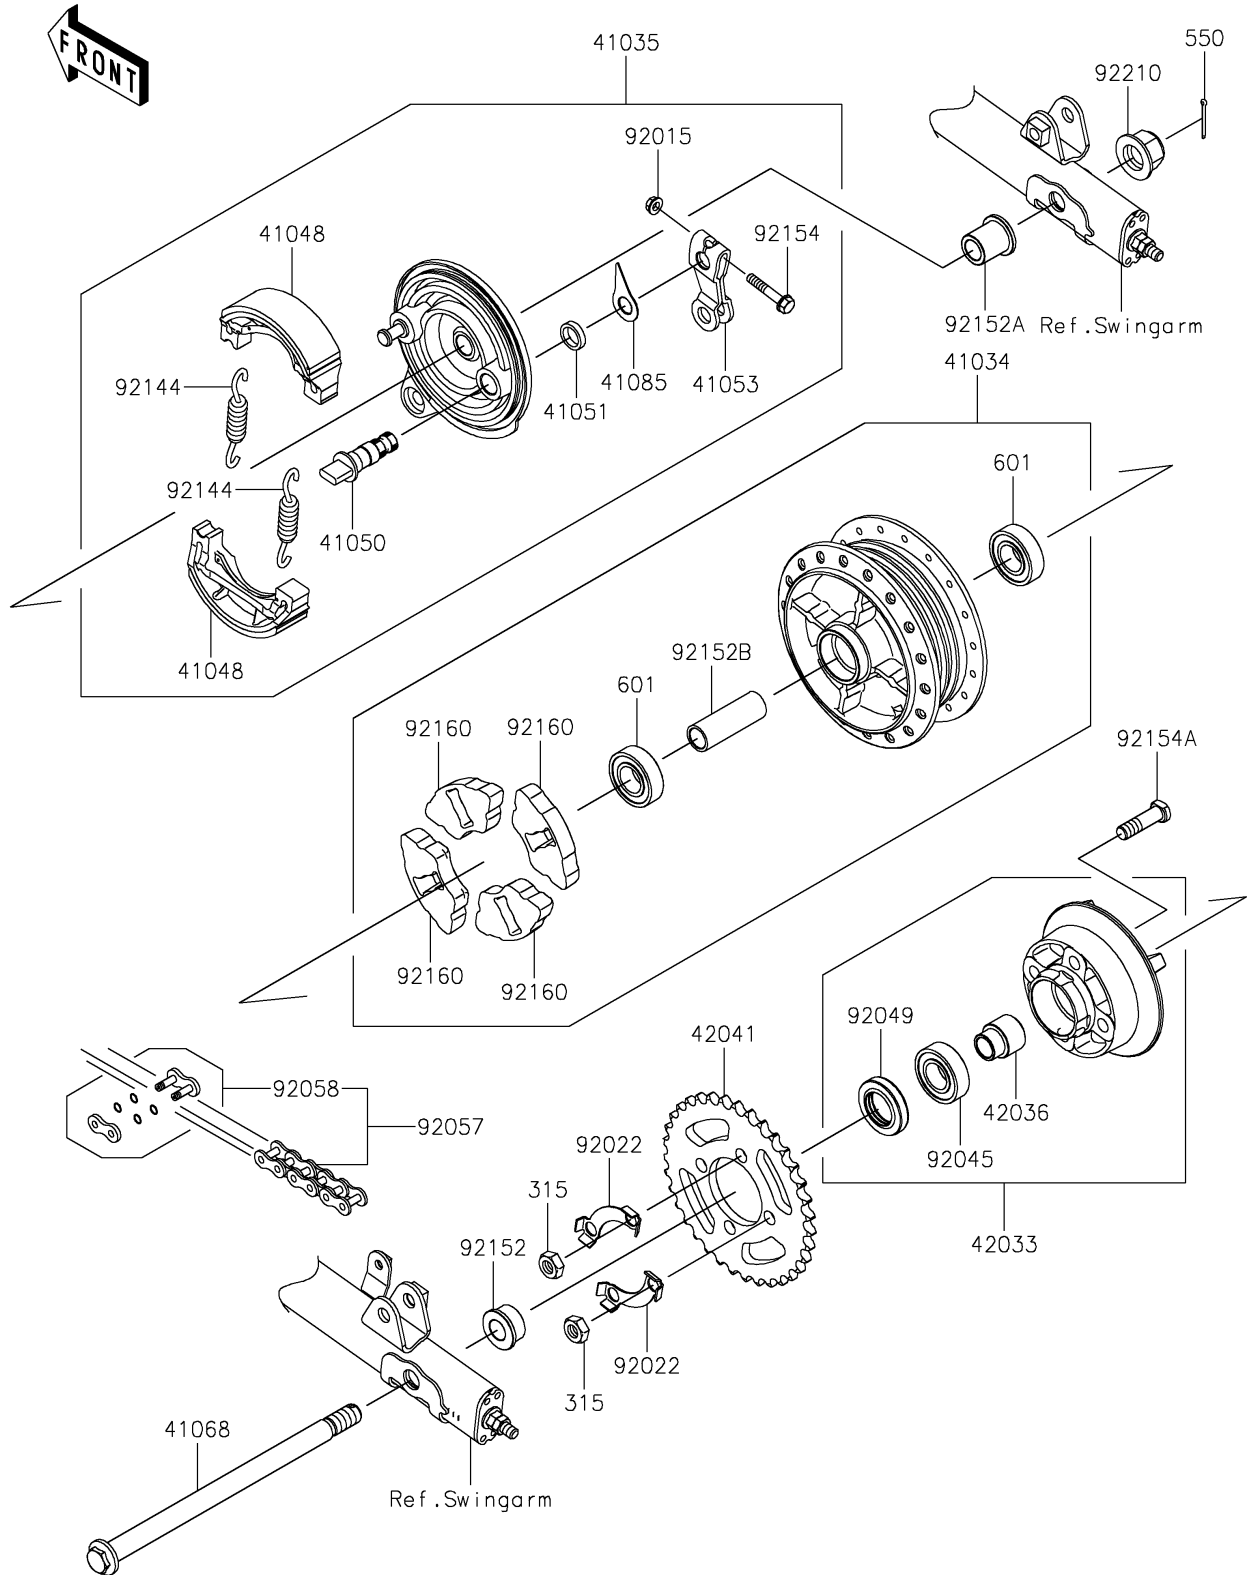

## 2019 W175 SE (Indonesia Only) PARTS DIAGRAM

Rear Hub

F2240

## 2019 W175 SE (Indonesia Only) PARTS LIST

Rear Hub

ITEM NAME	PART NUMBER	QUANTITY
NUT-HEX-FINE,10MM (Ref # 315)	315AA1000	1
DRUM-ASSY,RR BRAKE (Ref # 41034)	41034-0591	1
PANEL-ASSY-BRAKE (Ref # 41035)	41035-0712	1
SHOE-BRAKE (Ref # 41048)	41048-0008	1
CAM-BRAKE (Ref # 41050)	41050-1098	1
SEAL,BRAKE CAM (Ref # 41051)	41051-001	1
LEVER-BRAKE CAM (Ref # 41053)	41053-1089	1
AXLE,14X246 (Ref # 41068)	41068-0626	1
INDICATOR (Ref # 41085)	41085-1079	1
COUPLING-ASSY (Ref # 42033)	42033-0588	1
SLEEVE,15X20X29 (Ref # 42036)	42036-0801	1
SPROCKET-HUB,35T (Ref # 42041)	42041-0160	1
PIN-COTTER,2.5X25 (Ref # 550)	550AA2525	1
BEARING-BALL (Ref # 601)	601B6202UU	1
NUT,FLANGED,6MM (Ref # 92015)	92015-1367	1
WASHER,LOCK (Ref # 92022)	92022-1705	1
BEARING-BALL,#6004UG (Ref # 92045)	92045-0717	1
SEAL-OIL,S 26 42 8 (Ref # 92049)	92049-1428	1
CHAIN,DRIVE,RK-M428X108L (Ref # 92057)	92057-0729	1
JOINT-CHAIN (Ref # 92058)	92058-0049	1
SPRING,BRAKE SHOE (Ref # 92144)	92144-1907	1
COLLAR,15.1X26X14.8 (Ref # 92152)	92152-2374	1
COLLAR,15.1X23X27.4 (Ref # 92152A)	92152-2375	1
COLLAR,15.1X20X58 (Ref # 92152B)	92152-2376	1
BOLT,FLANGED,6X34 (Ref # 92154)	92154-2778	1
BOLT,10X36 (Ref # 92154A)	92154-2786	1
DAMPER,SHOCK,RR HUB (Ref # 92160)	92160-1627	1
NUT,14MM (Ref # 92210)	92210-1582	1