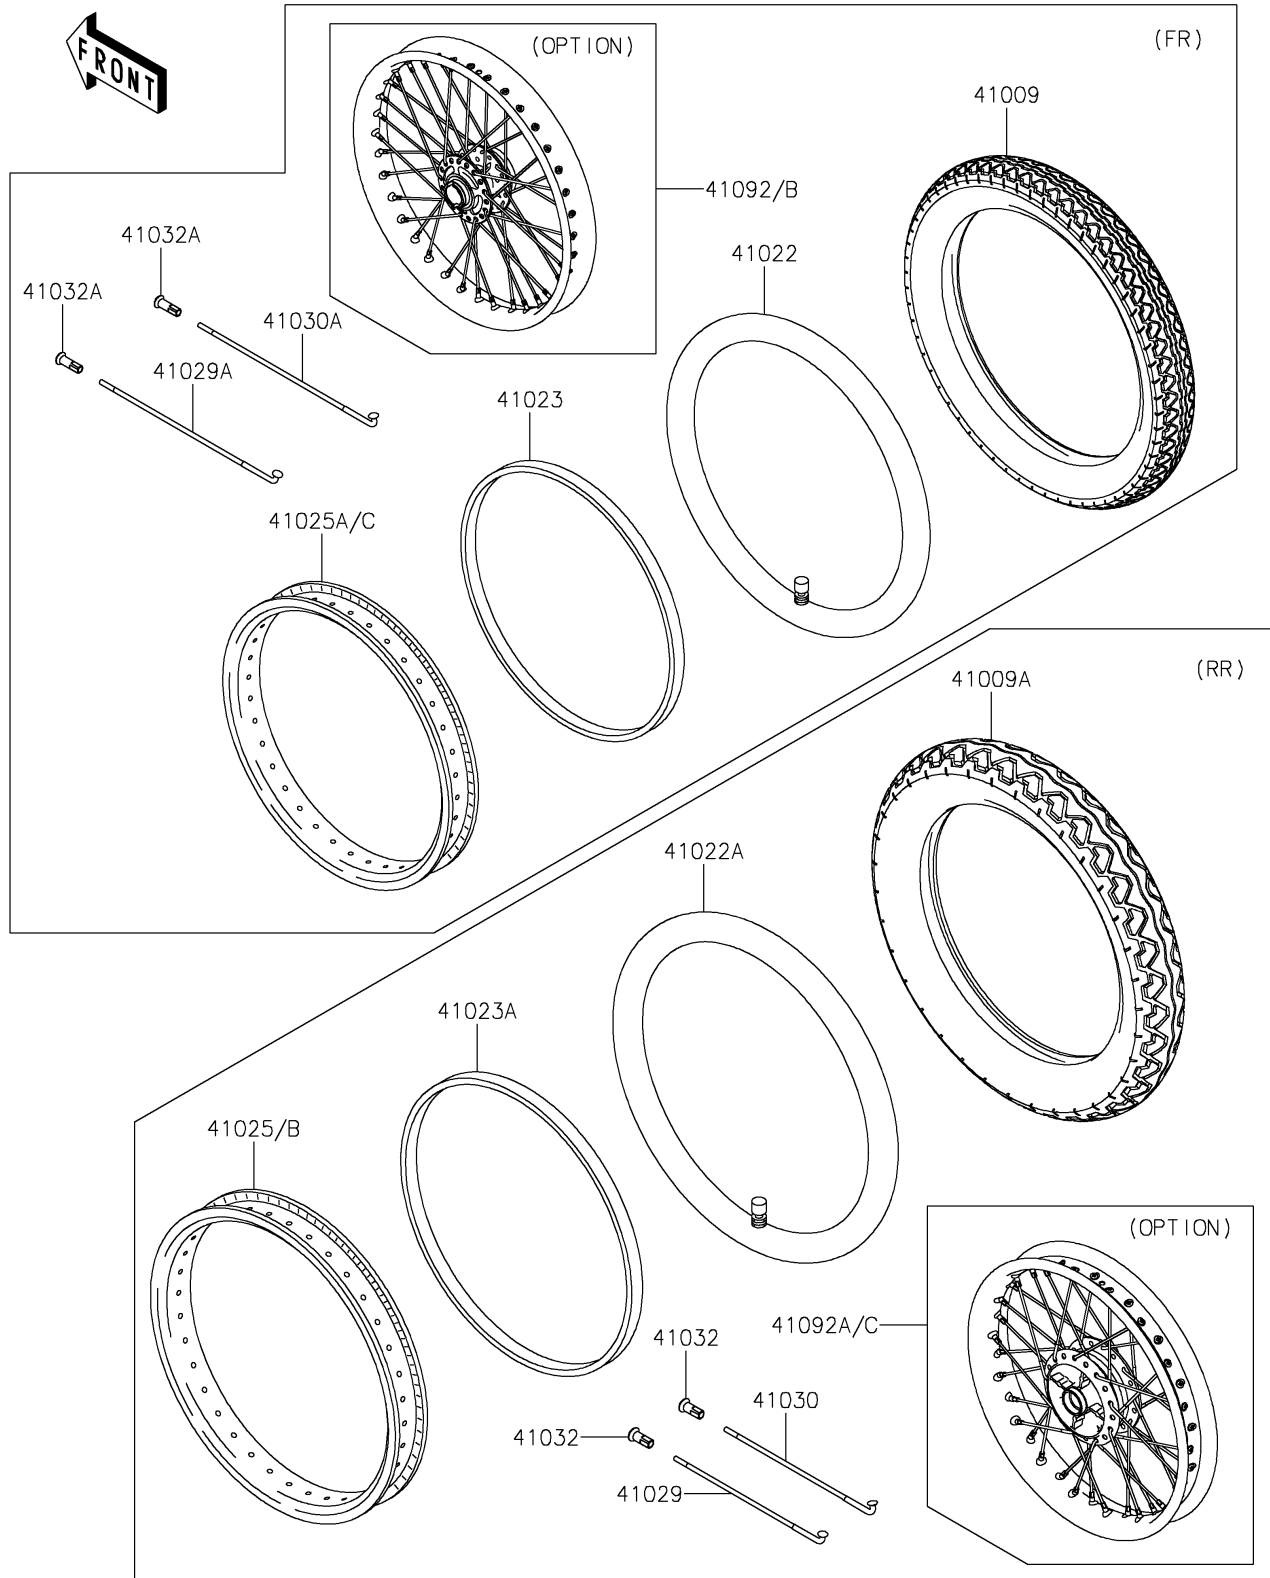

2019 W175 SE (Indonesia Only) PARTS DIAGRAM

Tires

F2210

2019 W175 SE (Indonesia Only) PARTS LIST

Tires

ITEM NAME	PART NUMBER	QUANTITY
TIRE,FR,80/100-17 46P,NF25(IRC (Ref # 41009)	41009-0759	1
TIRE,RR,100/90-17 55P,NR25(IRC (Ref # 41009A)	41009-0760	1
TUBE-TIRE,FR,80/100-17,IRC (Ref # 41022)	41022-0091	1
TUBE-TIRE,RR,100/90-17 (Ref # 41022A)	41022-0092	1
BAND-RIM,FR,80/100-17 (Ref # 41023)	41023-0040	1
BAND-RIM,RR,100/90-17 (Ref # 41023A)	41023-0041	1
RIM,FR,17X1.60,BLACK (Ref # 41025A)	41025-0379	1
RIM,RR,17X1.85,BLACK (Ref # 41025B)	41025-0380	1
SPOKE-INNER,RR,155.5MMX95D (Ref # 41029)	41029-0092	1
SPOKE-INNER,FR,168MMX106D (Ref # 41029A)	41029-0097	1
SPOKE-OUTER,RR,155MMX80D (Ref # 41030)	41030-0024	1
SPOKE-OUTER,FR,167.5MMX85D (Ref # 41030A)	41030-0027	1
NIPPLE-SPOKE,RR (Ref # 41032)	41032-0006	1
NIPPLE-SPOKE,FR (Ref # 41032A)	41032-0018	1
WHEEL-SUB ASSY,FR (Ref # 41092B)	41092-0018	1
WHEEL-SUB ASSY,RR (Ref # 41092C)	41092-0019	1