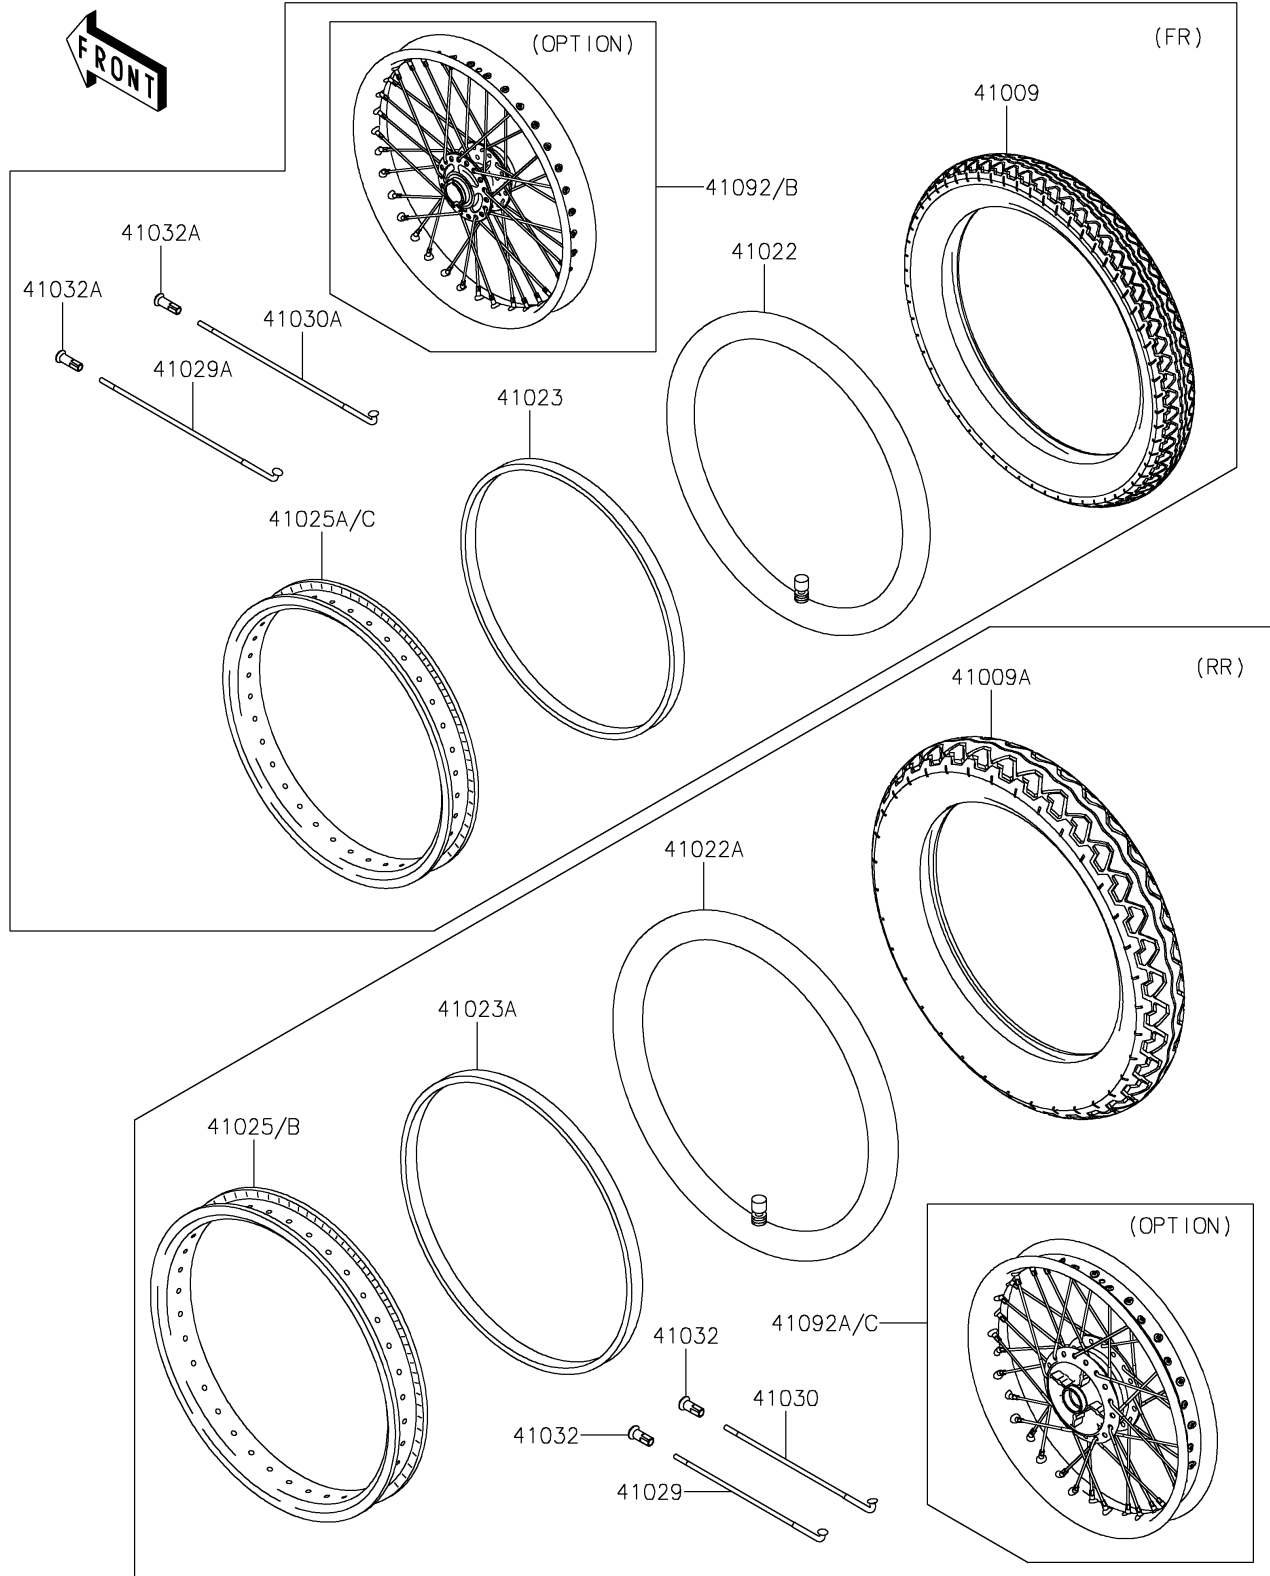

2019 W175 SE PARTS DIAGRAM

Tires

F2210

2019 W175 SE PARTS LIST

Tires

ITEM NAME	PART NUMBER	QUANTITY
TIRE,FR,80/100-17 46P,NF25(IRC (Ref # 41009)	41009-0759	1
TIRE,RR,100/90-17 55P,NR25(IRC (Ref # 41009A)	41009-0760	1
TUBE-TIRE,FR,80/100-17,IRC (Ref # 41022)	41022-0091	1
TUBE-TIRE,RR,100/90-17 (Ref # 41022A)	41022-0092	1
BAND-RIM,FR,80/100-17 (Ref # 41023)	41023-0040	1
BAND-RIM,RR,100/90-17 (Ref # 41023A)	41023-0041	1
RIM,RR,17X1.85 (Ref # 41025)	41025-0378	1
RIM,FR,17X1.60 (Ref # 41025C)	41025-0381	1
SPOKE-INNER,RR,155.5MMX95D (Ref # 41029)	41029-0092	1
SPOKE-INNER,FR,168MMX106D (Ref # 41029A)	41029-0097	1
SPOKE-OUTER,RR,155MMX80D (Ref # 41030)	41030-0024	1
SPOKE-OUTER,FR,167.5MMX85D (Ref # 41030A)	41030-0027	1
NIPPLE-SPOKE,RR (Ref # 41032)	41032-0006	1
NIPPLE-SPOKE,FR (Ref # 41032A)	41032-0018	1
WHEEL-SUB ASSY,FR (Ref # 41092)	41092-0016	1
WHEEL-SUB ASSY,RR (Ref # 41092A)	41092-0017	1