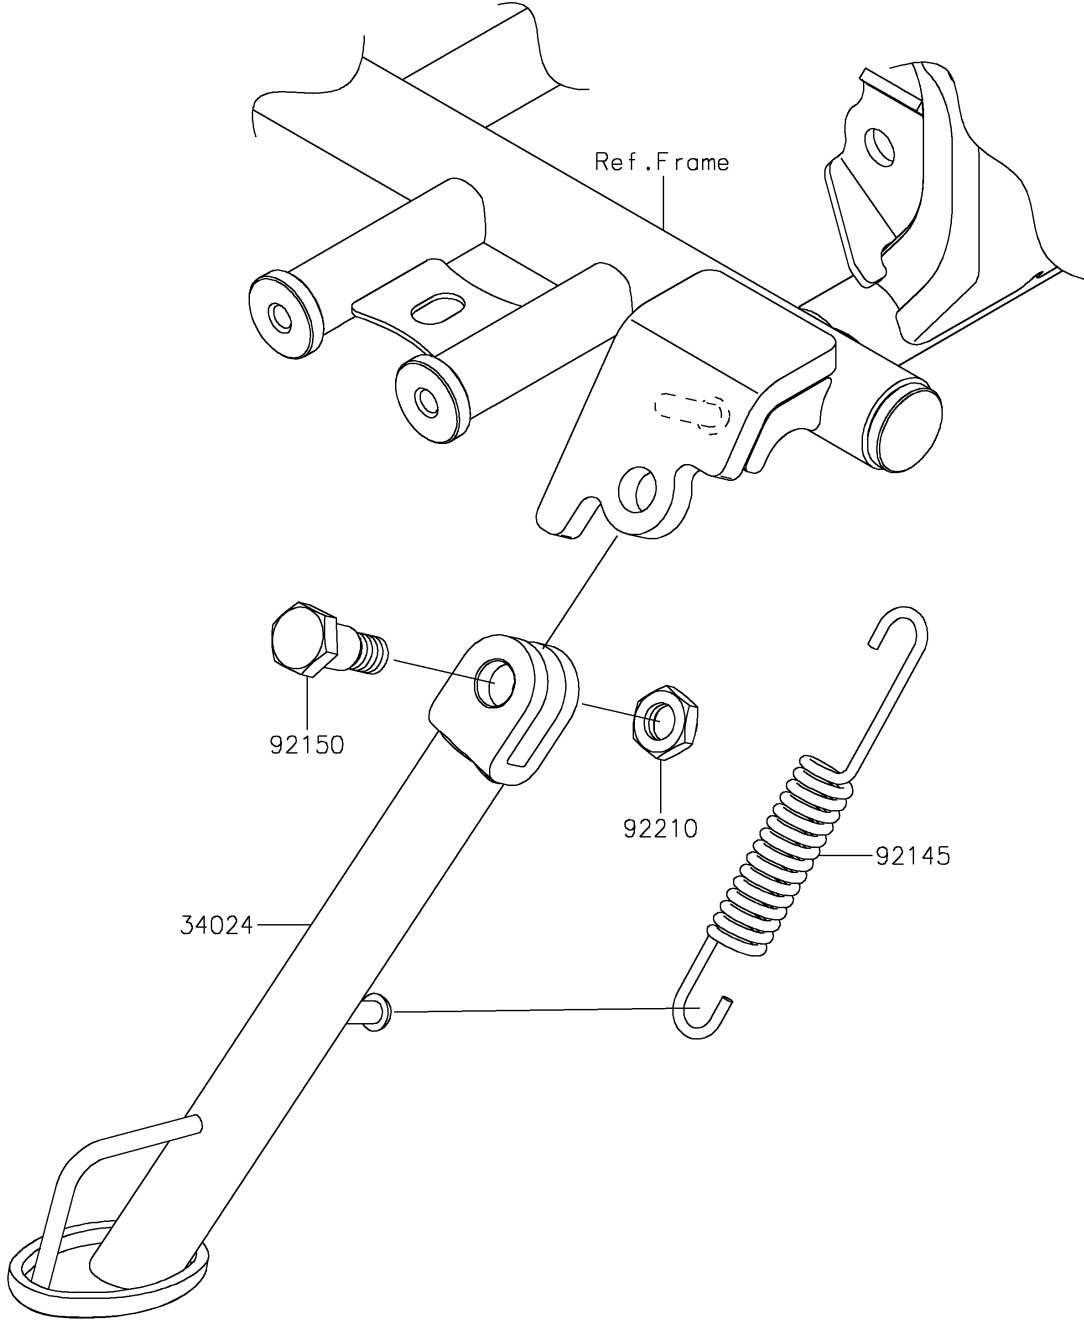

## 2019 W175 SE (Indonesia Only) PARTS DIAGRAM

Stand(s)

F2190

## 2019 W175 SE (Indonesia Only) PARTS LIST

Stand(s)

ITEM NAME	PART NUMBER	QUANTITY
STAND-SIDE,F.S.BLACK (Ref # 34024)	34024-0148-18R	1
SPRING,STAND (Ref # 92145)	92145-0106	1
BOLT,SIDE STAND (Ref # 92150)	92150-1545	1
NUT,LOCK,10MM (Ref # 92210)	92210-1672	1