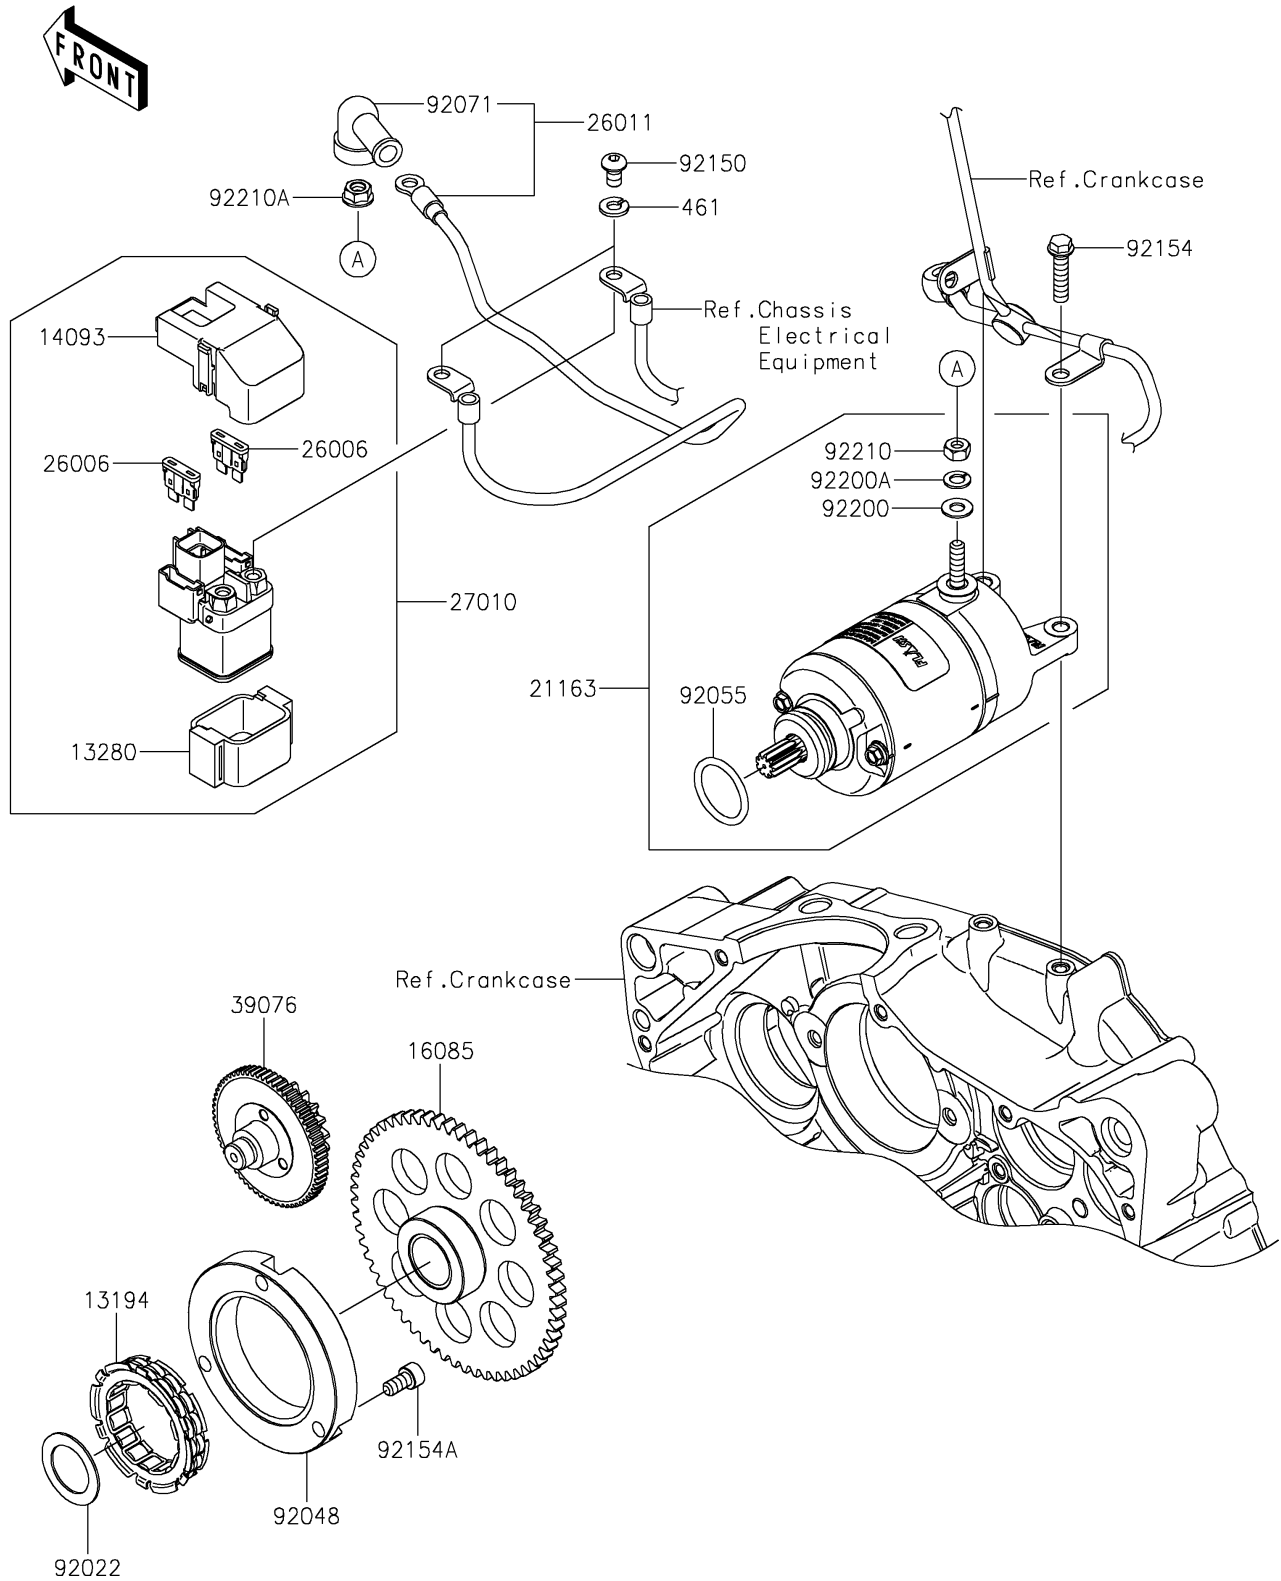

## 2019 W175 SE (Indonesia Only) PARTS DIAGRAM

Starter Motor

E1840

## 2019 W175 SE (Indonesia Only) PARTS LIST

Starter Motor

ITEM NAME	PART NUMBER	QUANTITY
CLUTCH-ONEWAY (Ref # 13194)	13194-0020	1
HOLDER (Ref # 13280)	13280-0710	1
COVER (Ref # 14093)	14093-0199	1
GEAR (Ref # 16085)	16085-0667	1
STARTER-ELECTRIC (Ref # 21163)	21163-0780	1
FUSE,BLADE,15A,BLUE (Ref # 26006)	26006-1061	1
WIRE-LEAD (Ref # 26011)	26011-0984	1
SWITCH,MAGNETIC (Ref # 27010)	27010-0869	1
LIMITER,STARTER IDLE (Ref # 39076)	39076-0036	1
WASHER-SPRING,6MM (Ref # 461)	461DA0600	1
WASHER,22.3X33X1.0 (Ref # 92022)	92022-1573	1
RACE,CLUTCH ONEWAY (Ref # 92048)	92048-0555	1
RING-O (Ref # 92055)	92055-0822	1
GROMMET (Ref # 92071)	92071-0782	1
BOLT,6X10 (Ref # 92150)	92150-1577	1
BOLT,FLANGED,6X25 (Ref # 92154)	92154-2752	1
BOLT,SOCKET,6X12 (Ref # 92154A)	92154-2770	1
WASHER (Ref # 92200)	92200-1678	1
WASHER (Ref # 92200A)	92200-1679	1
NUT,6MM (Ref # 92210)	92210-0941	1
NUT,6MM (Ref # 92210A)	92210-1577	1