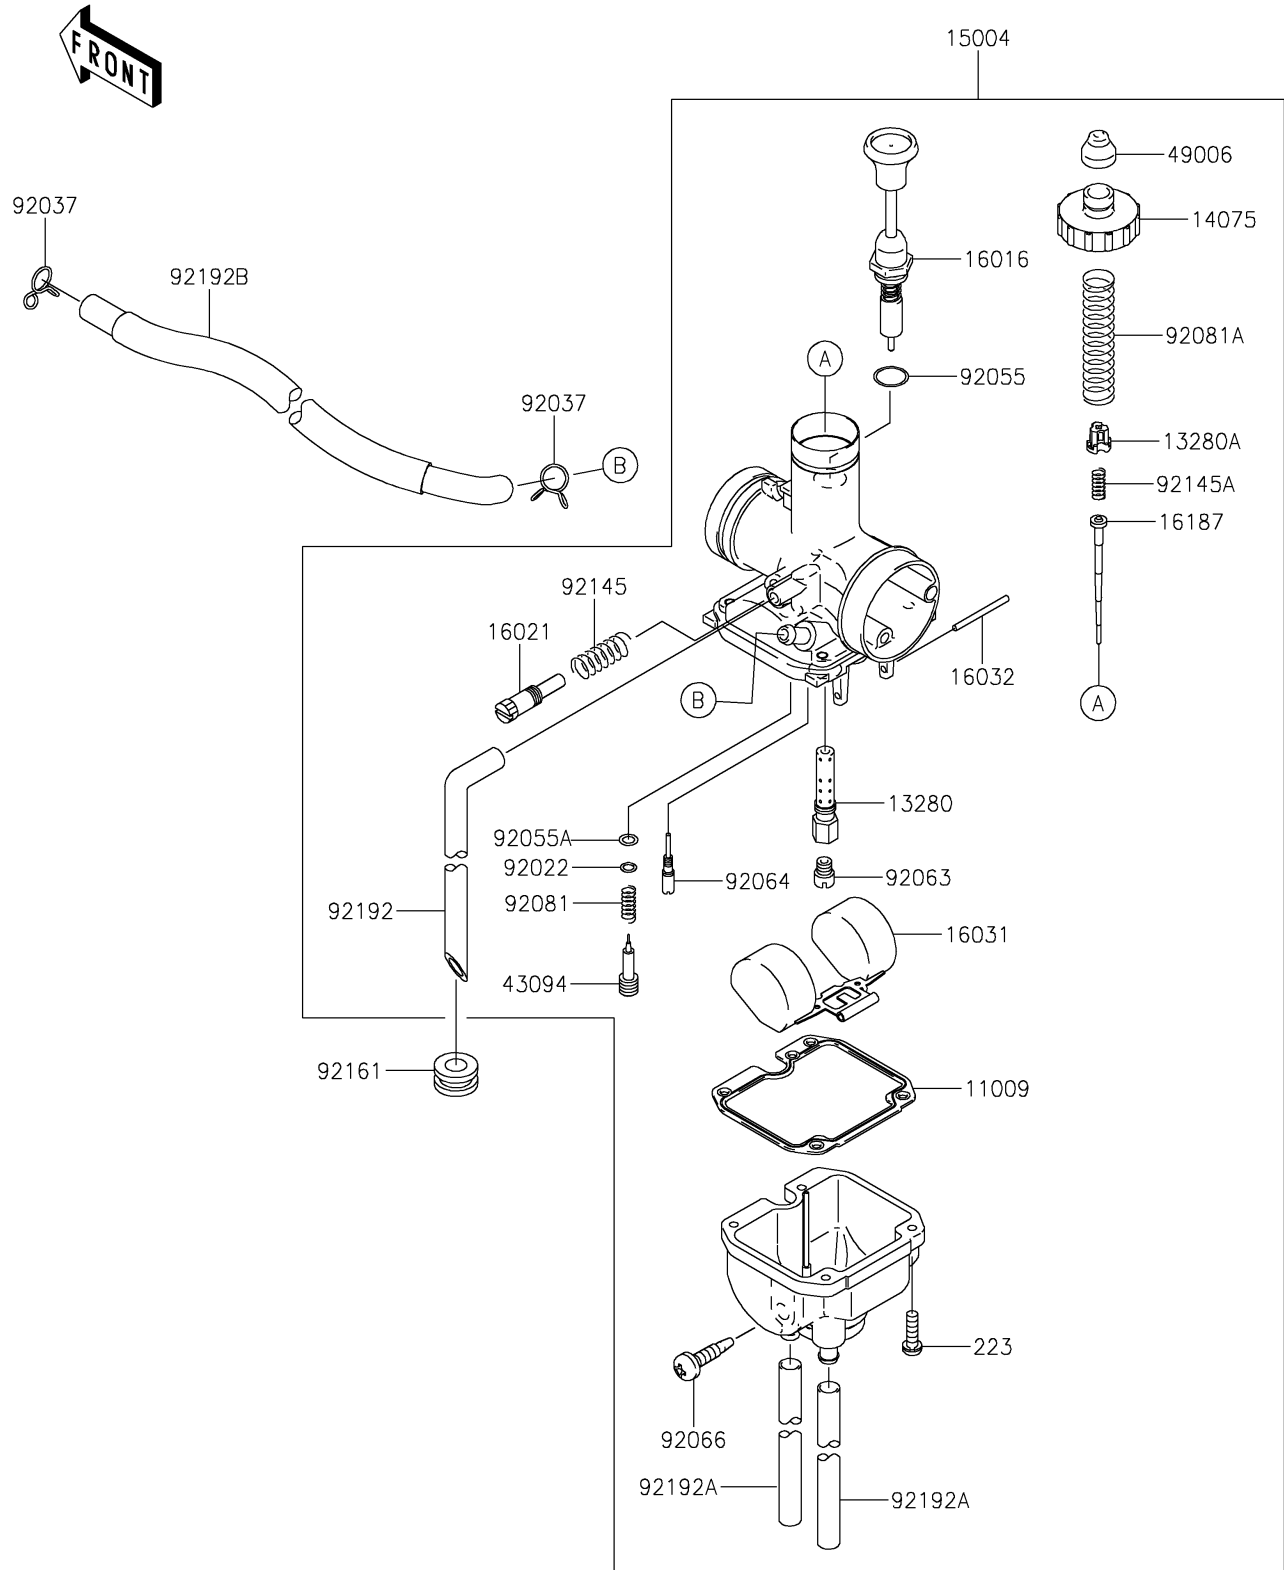

2019 W175 SE (Indonesia Only) PARTS DIAGRAM

Carburetor

E1611

2019 W175 SE (Indonesia Only) PARTS LIST

Carburetor

ITEM NAME	PART NUMBER	QUANTITY
GASKET,FLOAT CHAMBER (Ref # 11009)	11009-1676	1
HOLDER,JET (Ref # 13280)	13280-0065	1
HOLDER (Ref # 13280A)	13280-0901	1
CAP-ASSY (Ref # 14075)	14075-0003	1
CARBURETOR-ASSY (Ref # 15004)	15004-1000	1
PLUNGER (Ref # 16016)	16016-0011	1
SCREW-THROTTLE STOP (Ref # 16021)	16021-1126	1
FLOAT (Ref # 16031)	16031-1055	1
PIN,FLOAT (Ref # 16032)	16032-003	1
NEEDLE-JET (Ref # 16187)	16187-0578	1
SCREW-PAN-WS-CROS,4X14 (Ref # 223)	223AA0414	1
ADJUSTER (Ref # 43094)	43094-0001	1
BOOT,STARTER PLUNGER (Ref # 49006)	49006-1203	1
WASHER,ADJUST SCREW (Ref # 92022)	92022-1187	1
CLAMP (Ref # 92037)	92037-1712	1
RING-O,STARTER PLUNGER (Ref # 92055)	92055-1252	1
RING-O,AIR SCREW (Ref # 92055A)	92055-1658	1
JET-MAIN,#A95R (Ref # 92063)	92063-1031	1
JET-PILOT (Ref # 92064)	92064-0025	1
PLUG,DRAIN (Ref # 92066)	92066-0050	1
SPRING,PILOT AIR SCREW (Ref # 92081)	92081-1690	1
SPRING,THROTTLE VALVE (Ref # 92081A)	92081-1691	1
SPRING (Ref # 92145)	92145-1559	1
SPRING (Ref # 92145A)	92145-1786	1
DAMPER (Ref # 92161)	92161-0031	1
TUBE (Ref # 92192)	92192-1065	1
TUBE (Ref # 92192A)	92192-1066	1
TUBE,TAP ASSY-CARBURETOR (Ref # 92192B)	92192-1780	1