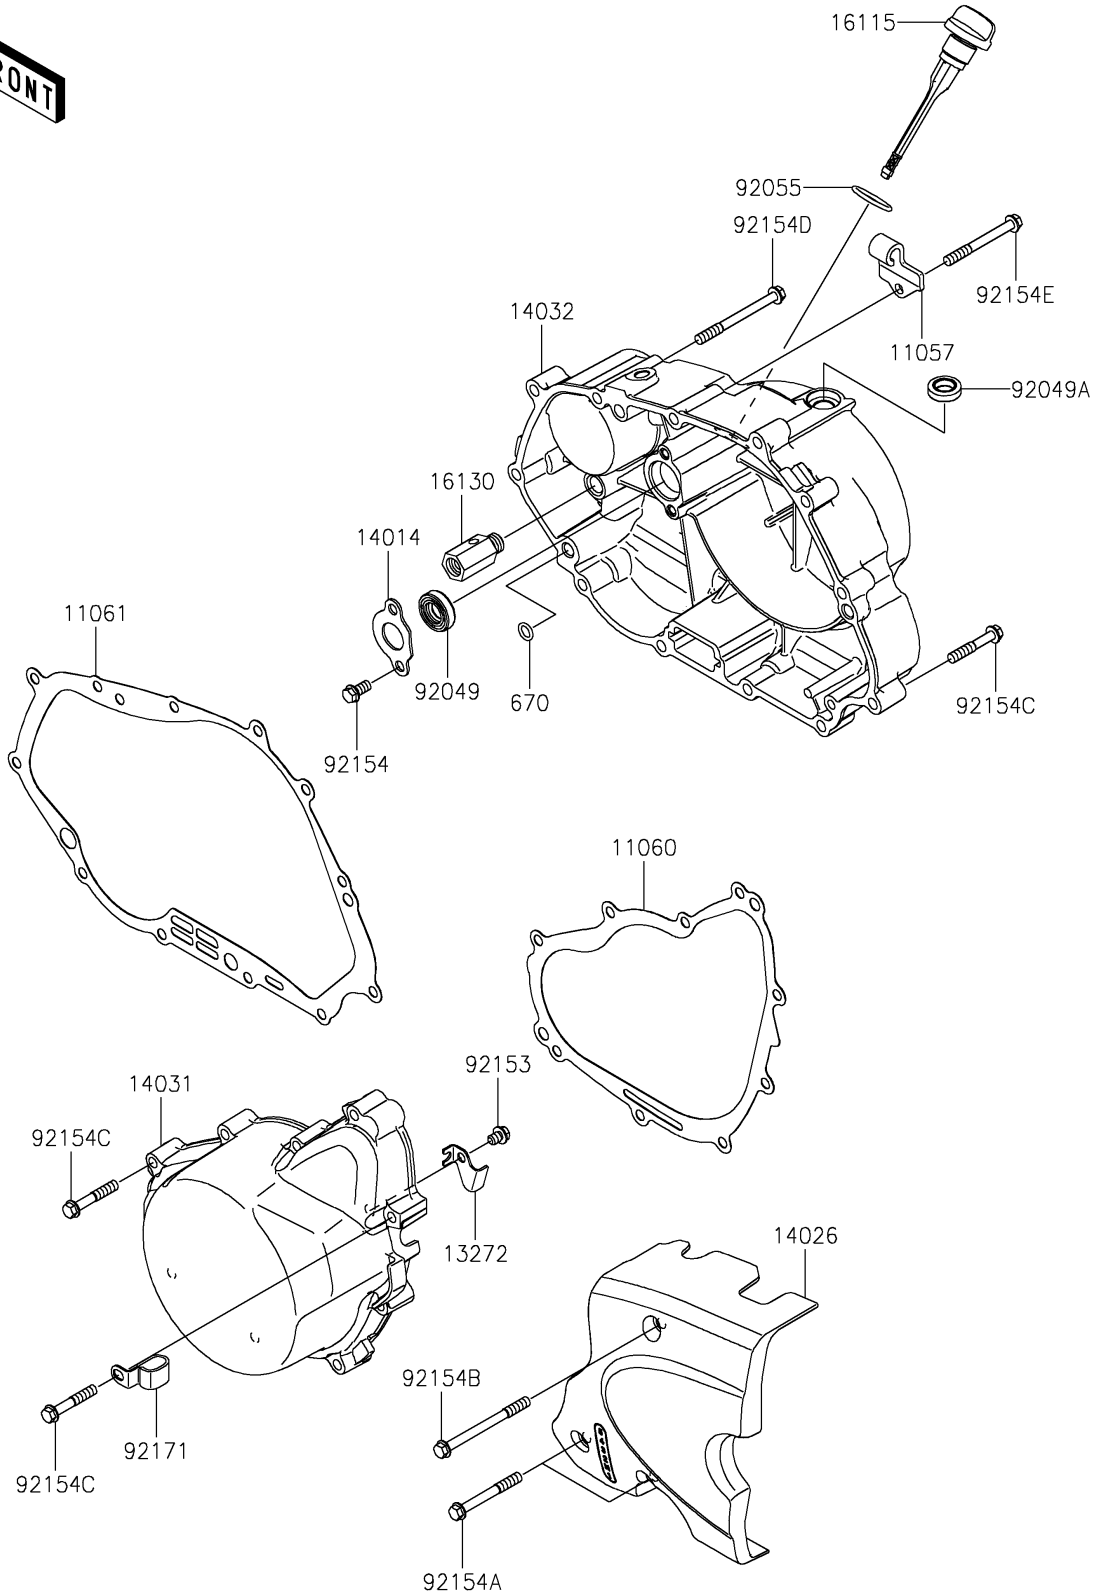

2019 W175 SE (Indonesia Only) PARTS DIAGRAM

Engine Cover(s)

E1431

2019 W175 SE (Indonesia Only) PARTS LIST

Engine Cover(s)

ITEM NAME	PART NUMBER	QUANTITY
BRACKET,CABLE (Ref # 11057)	11057-0048	1
GASKET,GENERATOR COVER (Ref # 11060)	11060-1751	1
GASKET,CLUTH COVER (Ref # 11061)	11061-1176	1
PLATE (Ref # 13272)	13272-2442	1
PLATE-POSITION (Ref # 14014)	14014-1129	1
COVER-CHAIN (Ref # 14026)	14026-0136	1
COVER-GENERATOR (Ref # 14031)	14031-0616	1
COVER-CLUTCH (Ref # 14032)	14032-0637	1
CAP-OIL FILLER (Ref # 16115)	16115-0037	1
VALVE-ASSY-RELIEF (Ref # 16130)	16130-1063	1
O RING,8MM (Ref # 670)	670B1508	1
SEAL-OIL (Ref # 92049)	92049-1191	1
SEAL-OIL (Ref # 92049A)	92049-1560	1
RING-O (Ref # 92055)	92055-0024	1
BOLT,6X8 (Ref # 92153)	92153-0528	1
BOLT,FLANGED,6X12 (Ref # 92154)	92154-2753	1
BOLT,FLANGED,6X50 (Ref # 92154A)	92154-2763	1
BOLT,FLANGED,6X70 (Ref # 92154B)	92154-2764	1
BOLT,FLANGED,6X35 (Ref # 92154C)	92154-2765	1
BOLT,FLANGED,6X65 (Ref # 92154D)	92154-2766	1
BOLT,FLANGED,6X55 (Ref # 92154E)	92154-2767	1
CLAMP (Ref # 92171)	92171-0016	1