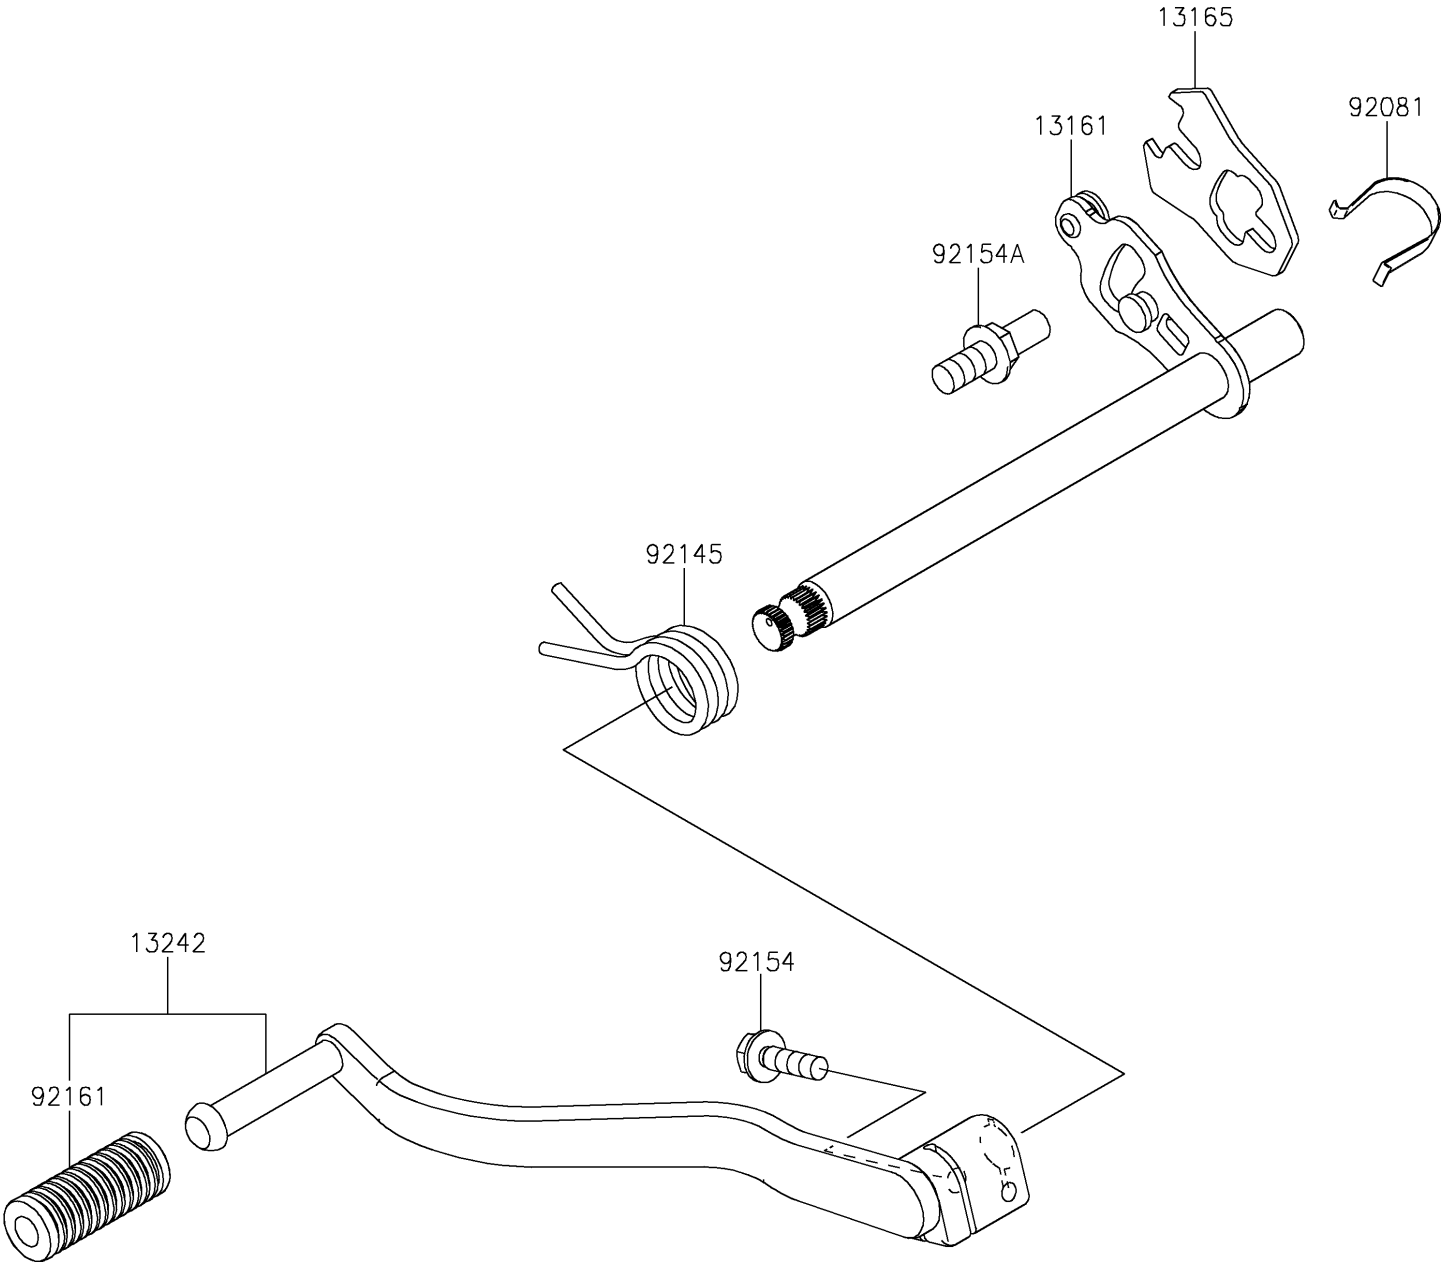

2019 W175 SE (Indonesia Only) PARTS DIAGRAM

Gear Change Mechanism

E1370

2019 W175 SE (Indonesia Only) PARTS LIST

Gear Change Mechanism

ITEM NAME	PART NUMBER	QUANTITY
LEVER-COMP-CHANGE SHAFT (Ref # 13161)	13161-0596	1
PAWL,CHANGE SHAFT (Ref # 13165)	13165-1154	1
LEVER-ASSY-CHANGE,PEDAL (Ref # 13242)	13242-0157	1
SPRING,CHANGE LEVER (Ref # 92081)	92081-1829	1
SPRING,CHANGE PEDAL RETURN (Ref # 92145)	92145-1780	1
BOLT,FLANGED,6X20 (Ref # 92154)	92154-0977	1
BOLT,RETURN SPRING (Ref # 92154A)	92154-1076	1
DAMPER,CHANGE PEDAL (Ref # 92161)	92161-1975	1