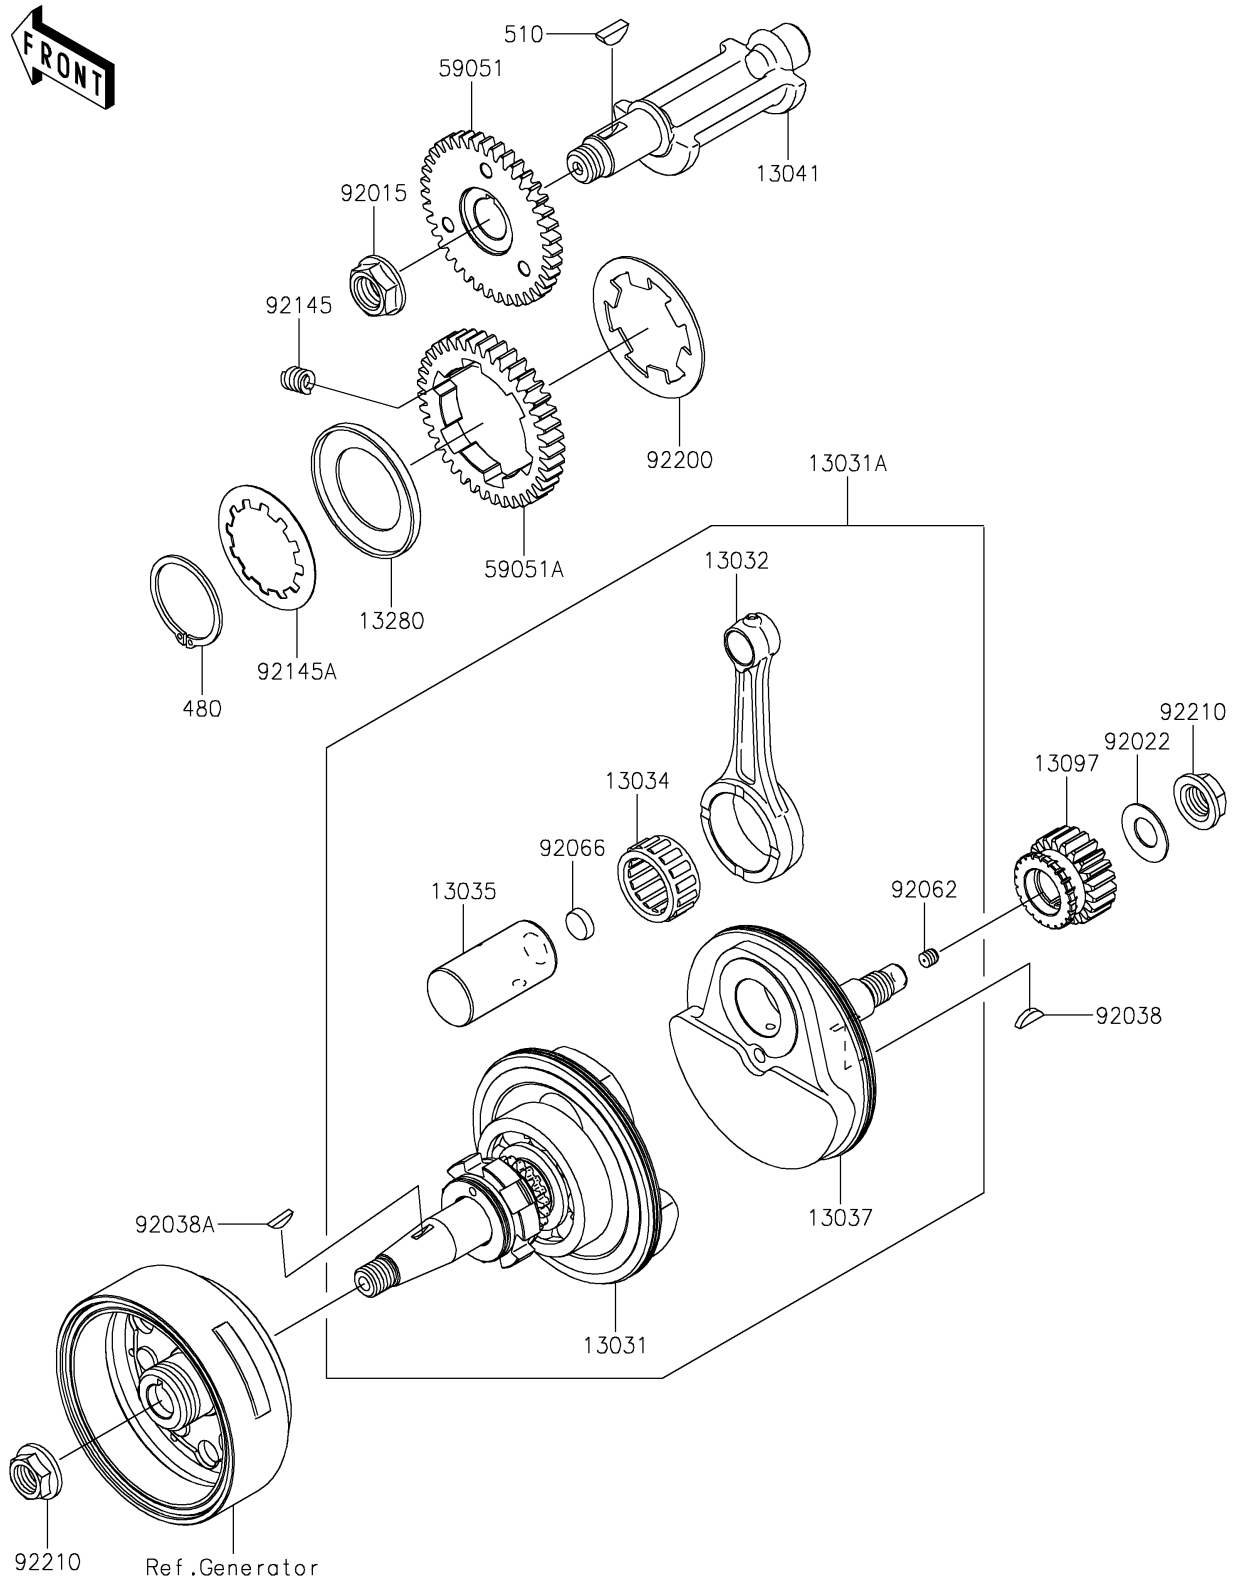

2019 W175 SE (Indonesia Only) PARTS DIAGRAM

Crankshaft

E1321

2019 W175 SE (Indonesia Only) PARTS LIST

Crankshaft

ITEM NAME	PART NUMBER	QUANTITY
CRANKSHAFT-COMP,LH (Ref # 13031)	13031-0876	1
CRANKSHAFT-COMP (Ref # 13031A)	13031-0883	1
ROD-CONNECTING (Ref # 13032)	13032-0765	1
BEARING-BIG END (Ref # 13034)	13034-0025	1
PIN-CRANK (Ref # 13035)	13035-0560	1
CRANKSHAFT,RH (Ref # 13037)	13037-0911	1
BALANCER (Ref # 13041)	13041-0560	1
GEAR-PRIMARY SPUR,21T (Ref # 13097)	13097-0564	1
HOLDER,BALANCER (Ref # 13280)	13280-1121	1
CIRCLIP (Ref # 480)	480J4000	1
KEY-WOODRUFF (Ref # 510)	510A5100	1
GEAR-SPUR,BALANCER (Ref # 59051)	59051-0791	1
GEAR-SPUR,BALANCER (Ref # 59051A)	59051-0792	1
NUT,16MM (Ref # 92015)	92015-1465	1
WASHER,SPRING,14M/M (Ref # 92022)	92022-1232	1
KEY,WOODRUFF (Ref # 92038)	92038-001	1
KEY,WOODRUFF (Ref # 92038A)	92038-3703	1
NOZZLE (Ref # 92062)	92062-1053	1
PLUG (Ref # 92066)	92066-1249	1
SPRING (Ref # 92145)	92145-1195	1
SPRING (Ref # 92145A)	92145-1196	1
WASHER (Ref # 92200)	92200-1927	1
NUT,14MM (Ref # 92210)	92210-1568	1