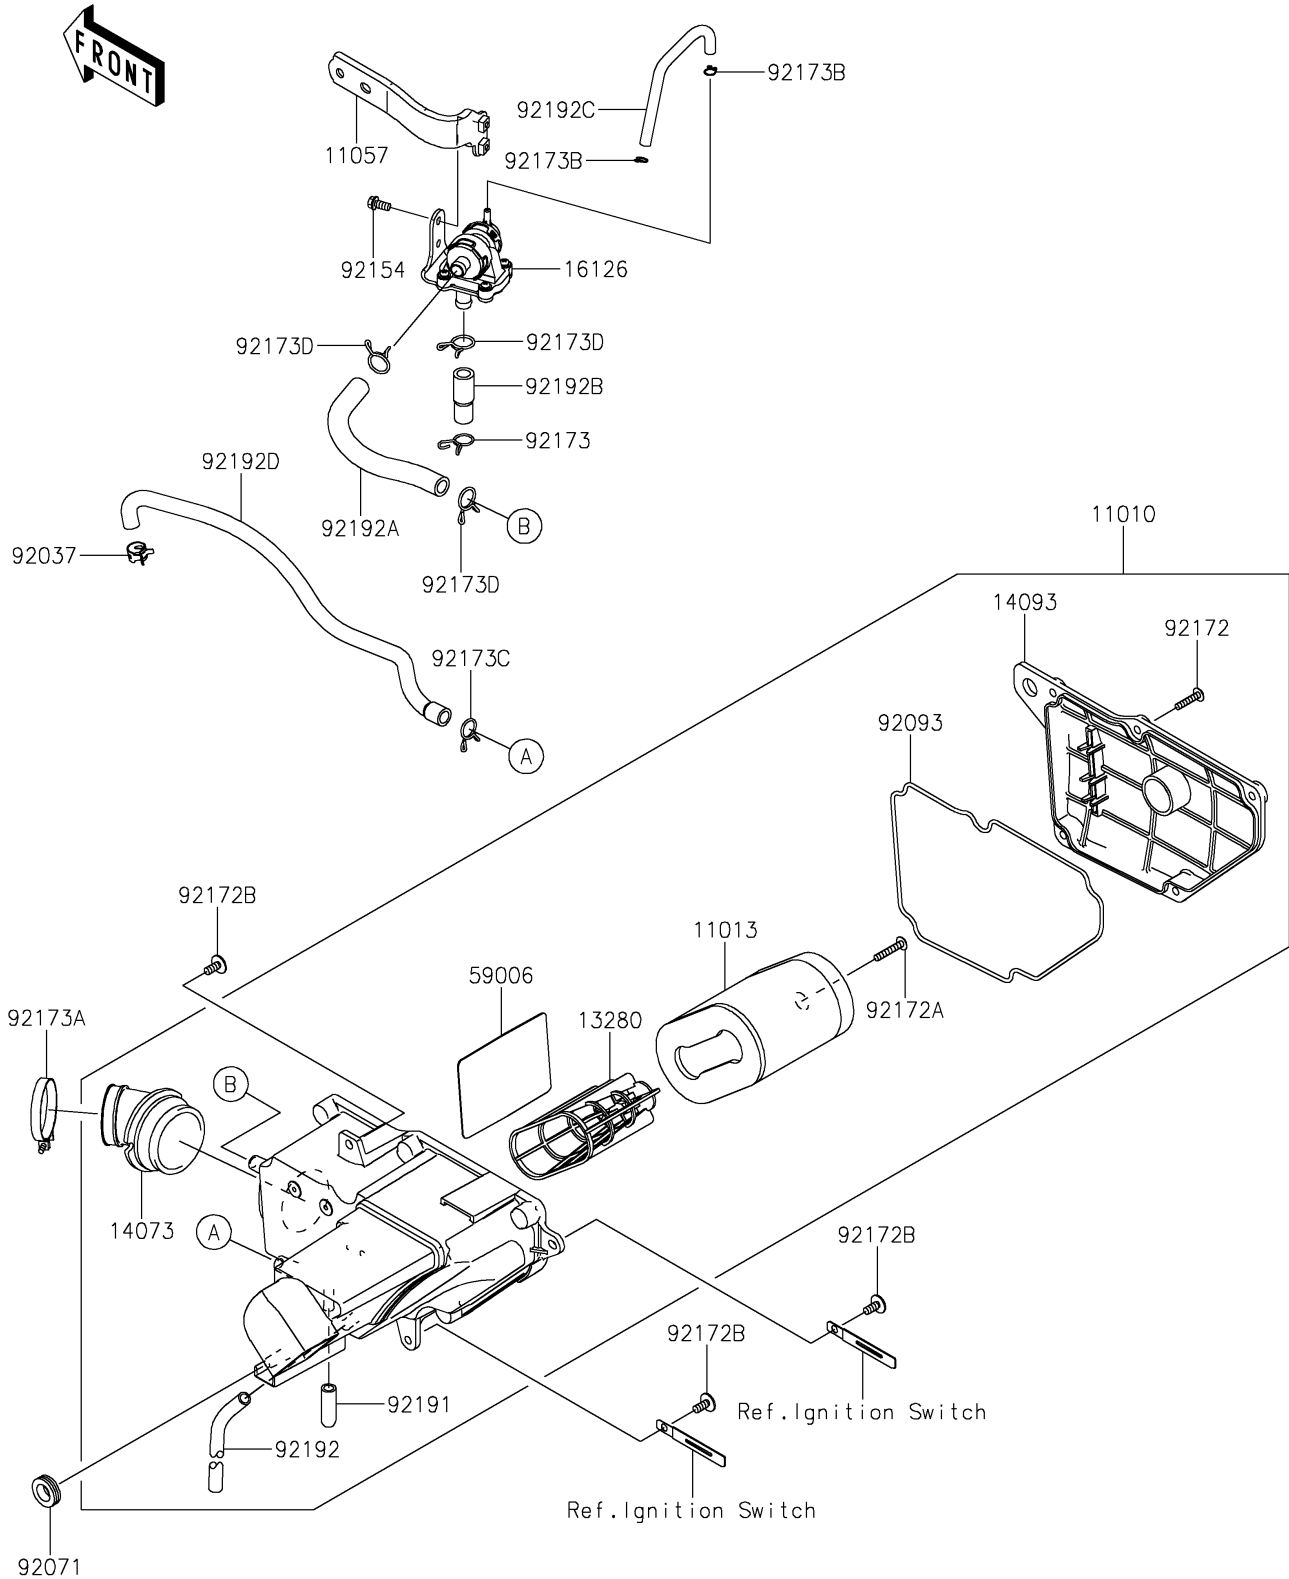

2019 W175 SE (Indonesia Only) PARTS DIAGRAM

Air Cleaner

E1130

2019 W175 SE (Indonesia Only) PARTS LIST

Air Cleaner

ITEM NAME	PART NUMBER	QUANTITY
FILTER-ASSY-AIR (Ref # 11010)	11010-0865	1
ELEMENT-AIR FILTER (Ref # 11013)	11013-1303	1
BRACKET,ASWV (Ref # 11057)	11057-0895	1
HOLDER,ELEMENT (Ref # 13280)	13280-1294	1
DUCT,CARBURETOR (Ref # 14073)	14073-1854	1
COVER,AIR FILTER CASE (Ref # 14093)	14093-0622	1
VALVE,AIR SWITCH (Ref # 16126)	16126-0742	1
ARRESTER-FLAME (Ref # 59006)	59006-1061	1
CLAMP (Ref # 92037)	92037-2082	1
GROMMET (Ref # 92071)	92071-056	1
SEAL,AIR FILTER (Ref # 92093)	92093-1589	1
BOLT,FLANGED,6X12 (Ref # 92154)	92154-3753	1
SCREW,TAPPING,5X25 (Ref # 92172)	92172-0730	1
SCREW,TAPPING,5X30 (Ref # 92172A)	92172-0731	1
SCREW,6X14 (Ref # 92172B)	92172-1197	1
CLAMP,14MM (Ref # 92173)	92173-1015	1
CLAMP (Ref # 92173A)	92173-1155	1
CLAMP (Ref # 92173B)	92173-1190	1
CLAMP,BREATHER TUBE (Ref # 92173C)	92173-1344	1
CLAMP (Ref # 92173D)	92173-1563	1
TUBE,8X12X40 (Ref # 92191)	92191-1795	1
TUBE,8X11X295 (Ref # 92192)	92192-1674	1
TUBE,ASWV-A/C (Ref # 92192A)	92192-1781	1
TUBE,ASWV-2ND PIPE (Ref # 92192B)	92192-1786	1
TUBE,ASWV-FITTING (Ref # 92192C)	92192-1796	1
TUBE,BREATHER (Ref # 92192D)	92192-1820	1