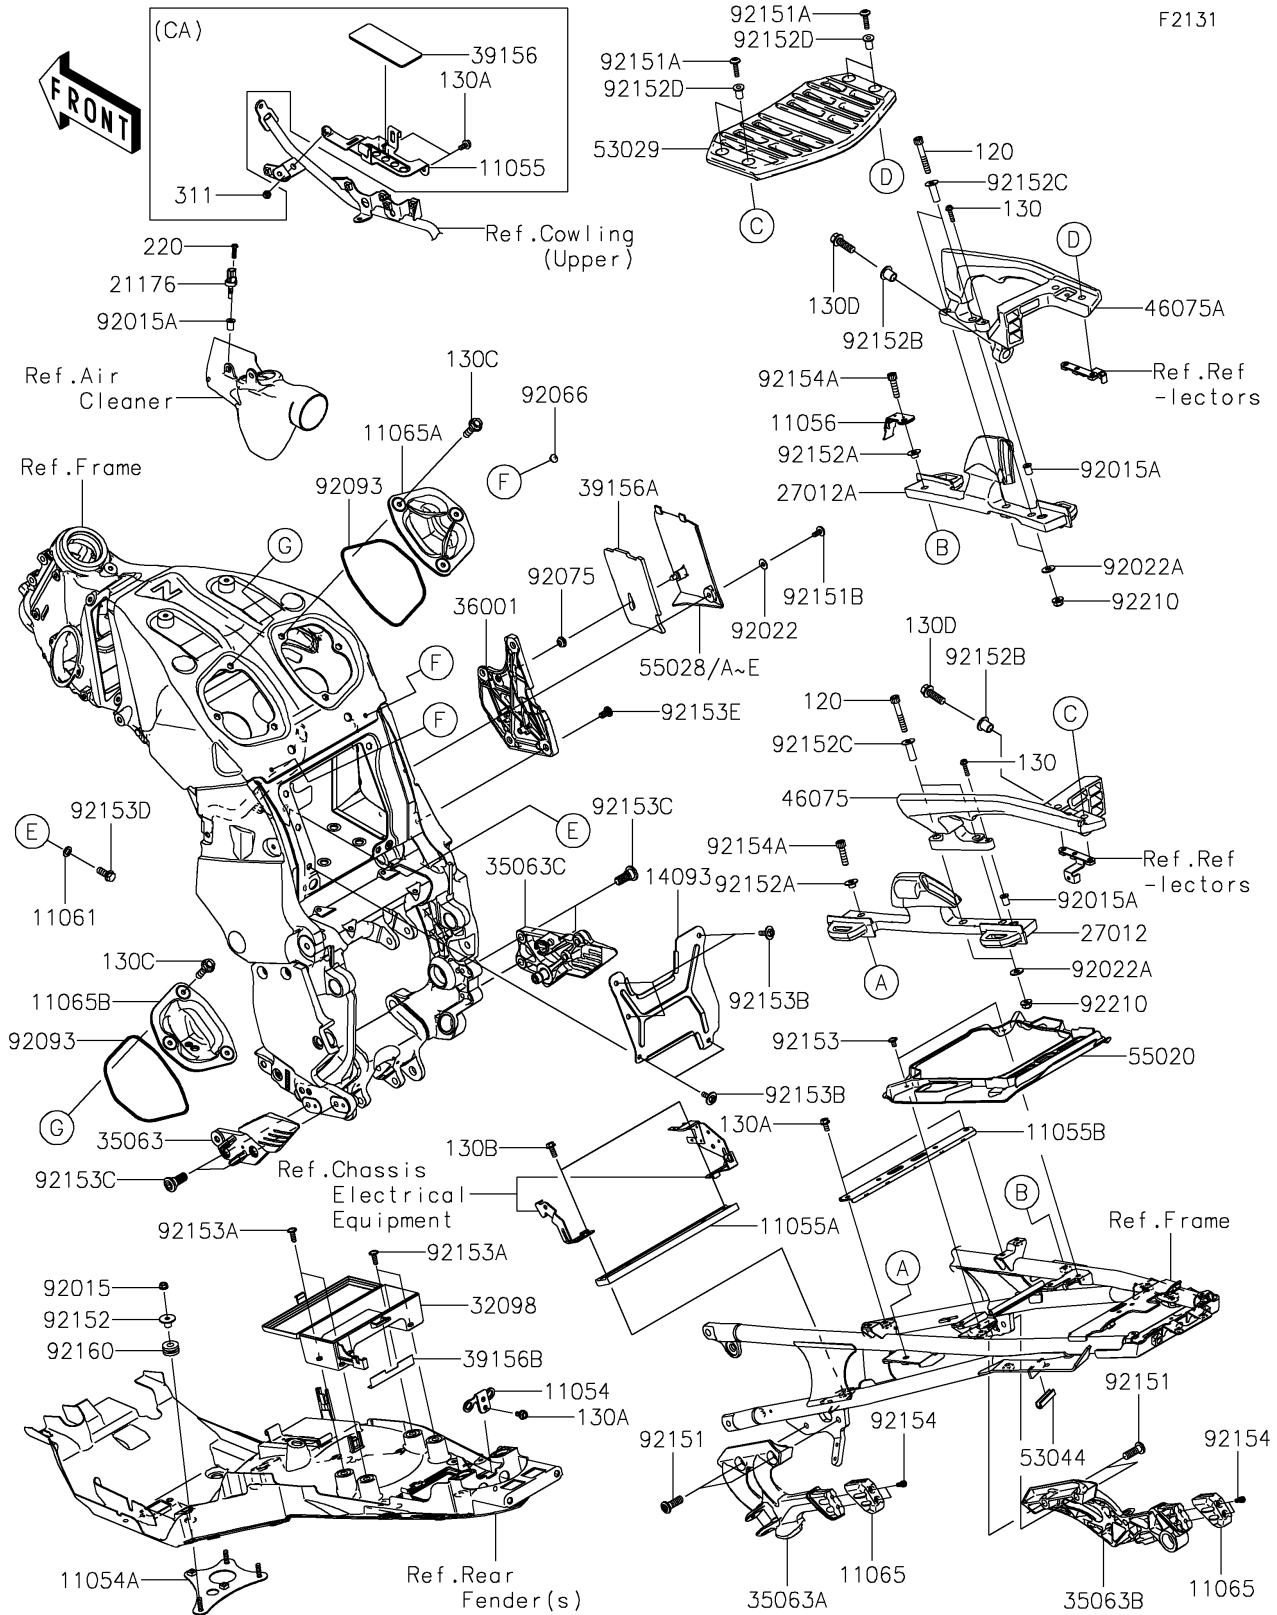

2017 Concours 14 ABS PARTS DIAGRAM

Frame Fittings