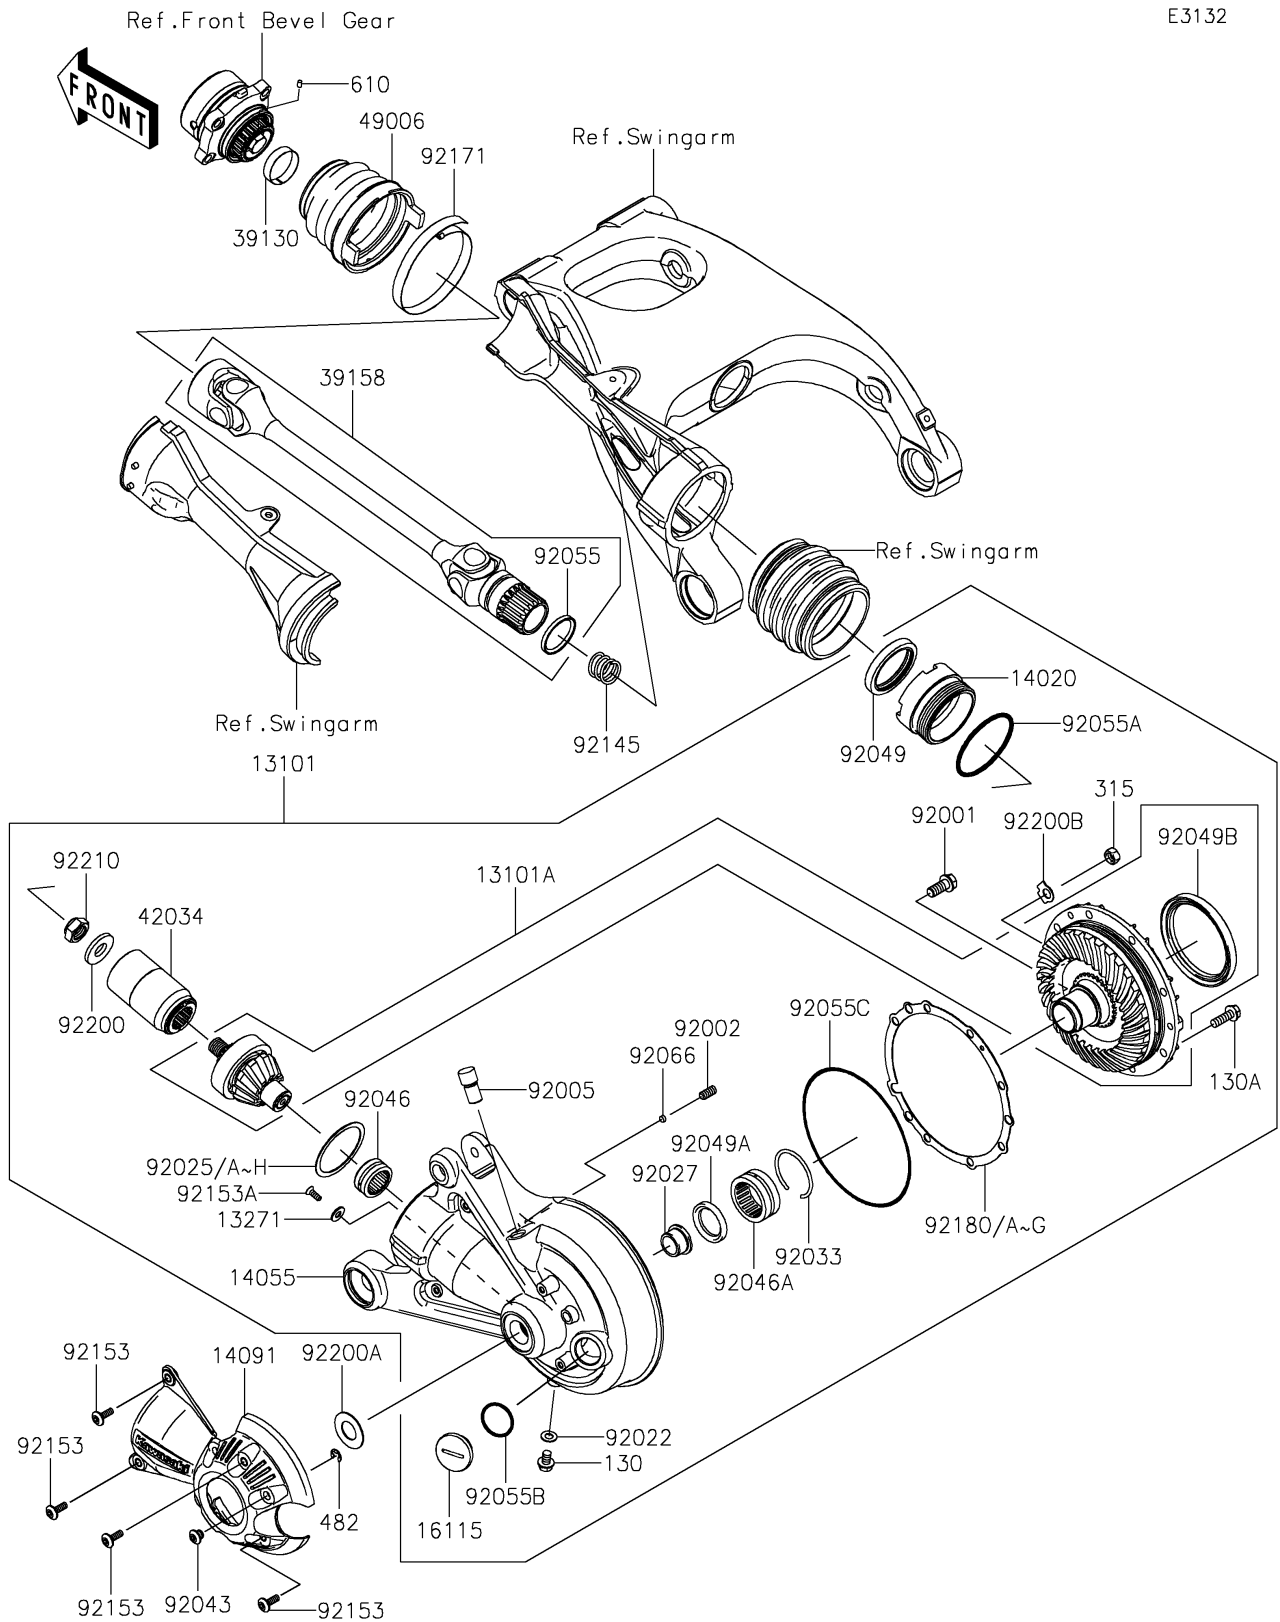

2015 Concours 14 ABS PARTS DIAGRAM

Drive Shaft/Final Gear

E3132

2015 Concours 14 ABS PARTS LIST

Drive Shaft/Final Gear

ITEM NAME	PART NUMBER	QUANTITY
GEAR-ASSY,P.SILVER (Ref # 13101)	13101-0124-458	1
GEAR-ASSY (Ref # 13101A)	13101-5095	1
PLATE (Ref # 13271)	13271-0930	1
RETAINER (Ref # 14020)	14020-0010	1
CASE-GEAR,P.SILVER (Ref # 14055)	14055-0034-458	1
COVER,DRIVE SHAFT (Ref # 14091)	14091-0908	1
CAP-OIL FILLER (Ref # 16115)	16115-1070	1
SPRING-LEAF (Ref # 39130)	39130-1002	1
SHAFT-ASSY-DRIVE (Ref # 39158)	39158-0004	1
COUPLING (Ref # 42034)	42034-0039	1
BOOT (Ref # 49006)	49006-0071	1
BOLT,10X23 (Ref # 92001)	92001-1778	1
SCREW-SET-SOCKET,8X18 (Ref # 92002)	92002-1836	1
FITTING (Ref # 92005)	92005-0094	1
WASHER,8.2X16X1 (Ref # 92022)	92022-1086	1
SHIM,T=0.10 (Ref # 92025)	92025-1733	AR
SHIM,T=0.15 (Ref # 92025A)	92025-1734	AR
SHIM,T=0.50 (Ref # 92025B)	92025-1735	AR
SHIM,T=0.60 (Ref # 92025C)	92025-1736	AR
SHIM,T=0.70 (Ref # 92025D)	92025-1737	AR
SHIM,T=0.80 (Ref # 92025E)	92025-1738	AR
SHIM,T=0.90 (Ref # 92025F)	92025-1739	AR
SHIM,T=1.00 (Ref # 92025G)	92025-1740	AR
SHIM,T=1.20 (Ref # 92025H)	92025-1741	AR
COLLAR (Ref # 92027)	92027-1557	1
RING-SNAP,52MM (Ref # 92033)	92033-1074	1
PIN (Ref # 92043)	92043-0127	4
BEARING-NEEDLE,RNA4904ARD (Ref # 92046)	92046-1168	1
BEARING-NEEDLE,38NQ5020WD (Ref # 92046A)	92046-1169	1