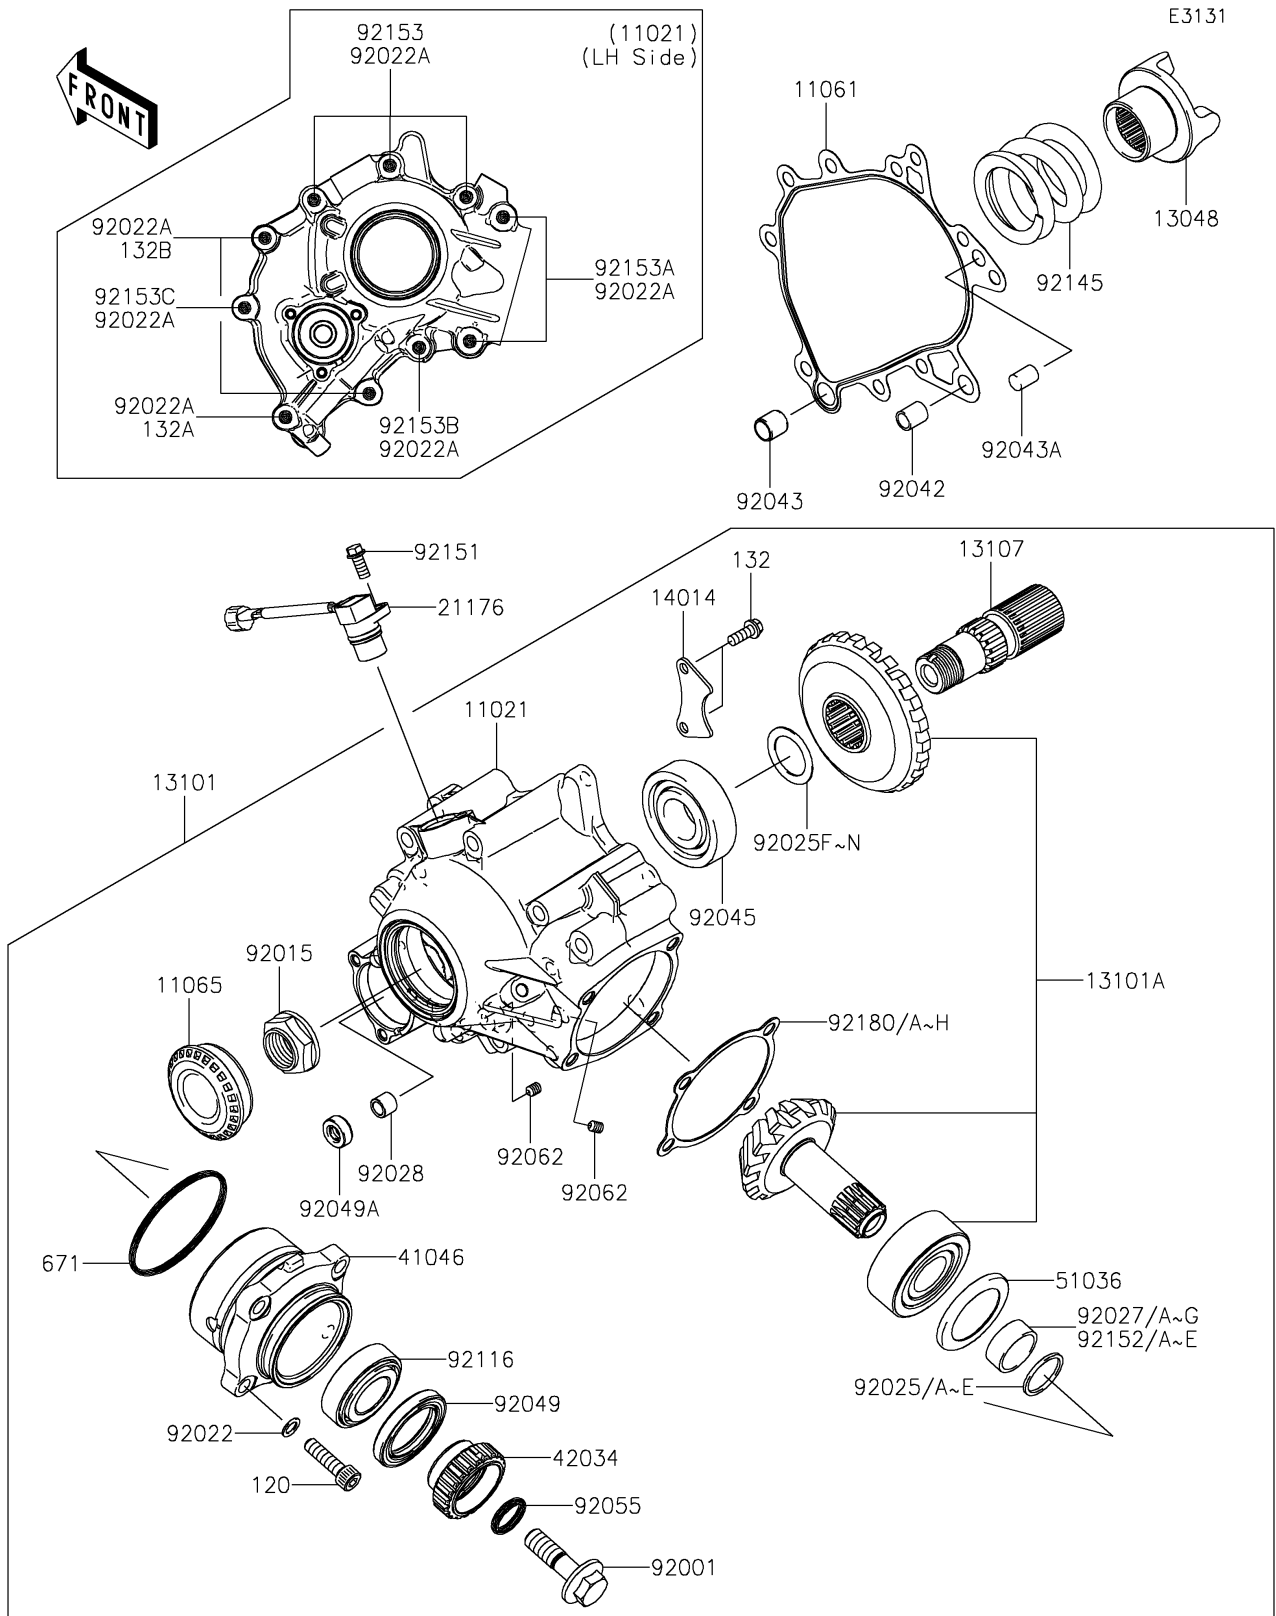

2015 CONCOURS®14 ABS PARTS DIAGRAM

Front Bevel Gear

2015 CONCOURS®14 ABS PARTS LIST

Front Bevel Gear

ITEM NAME	PART NUMBER	QUANTITY
-----------	-------------	----------