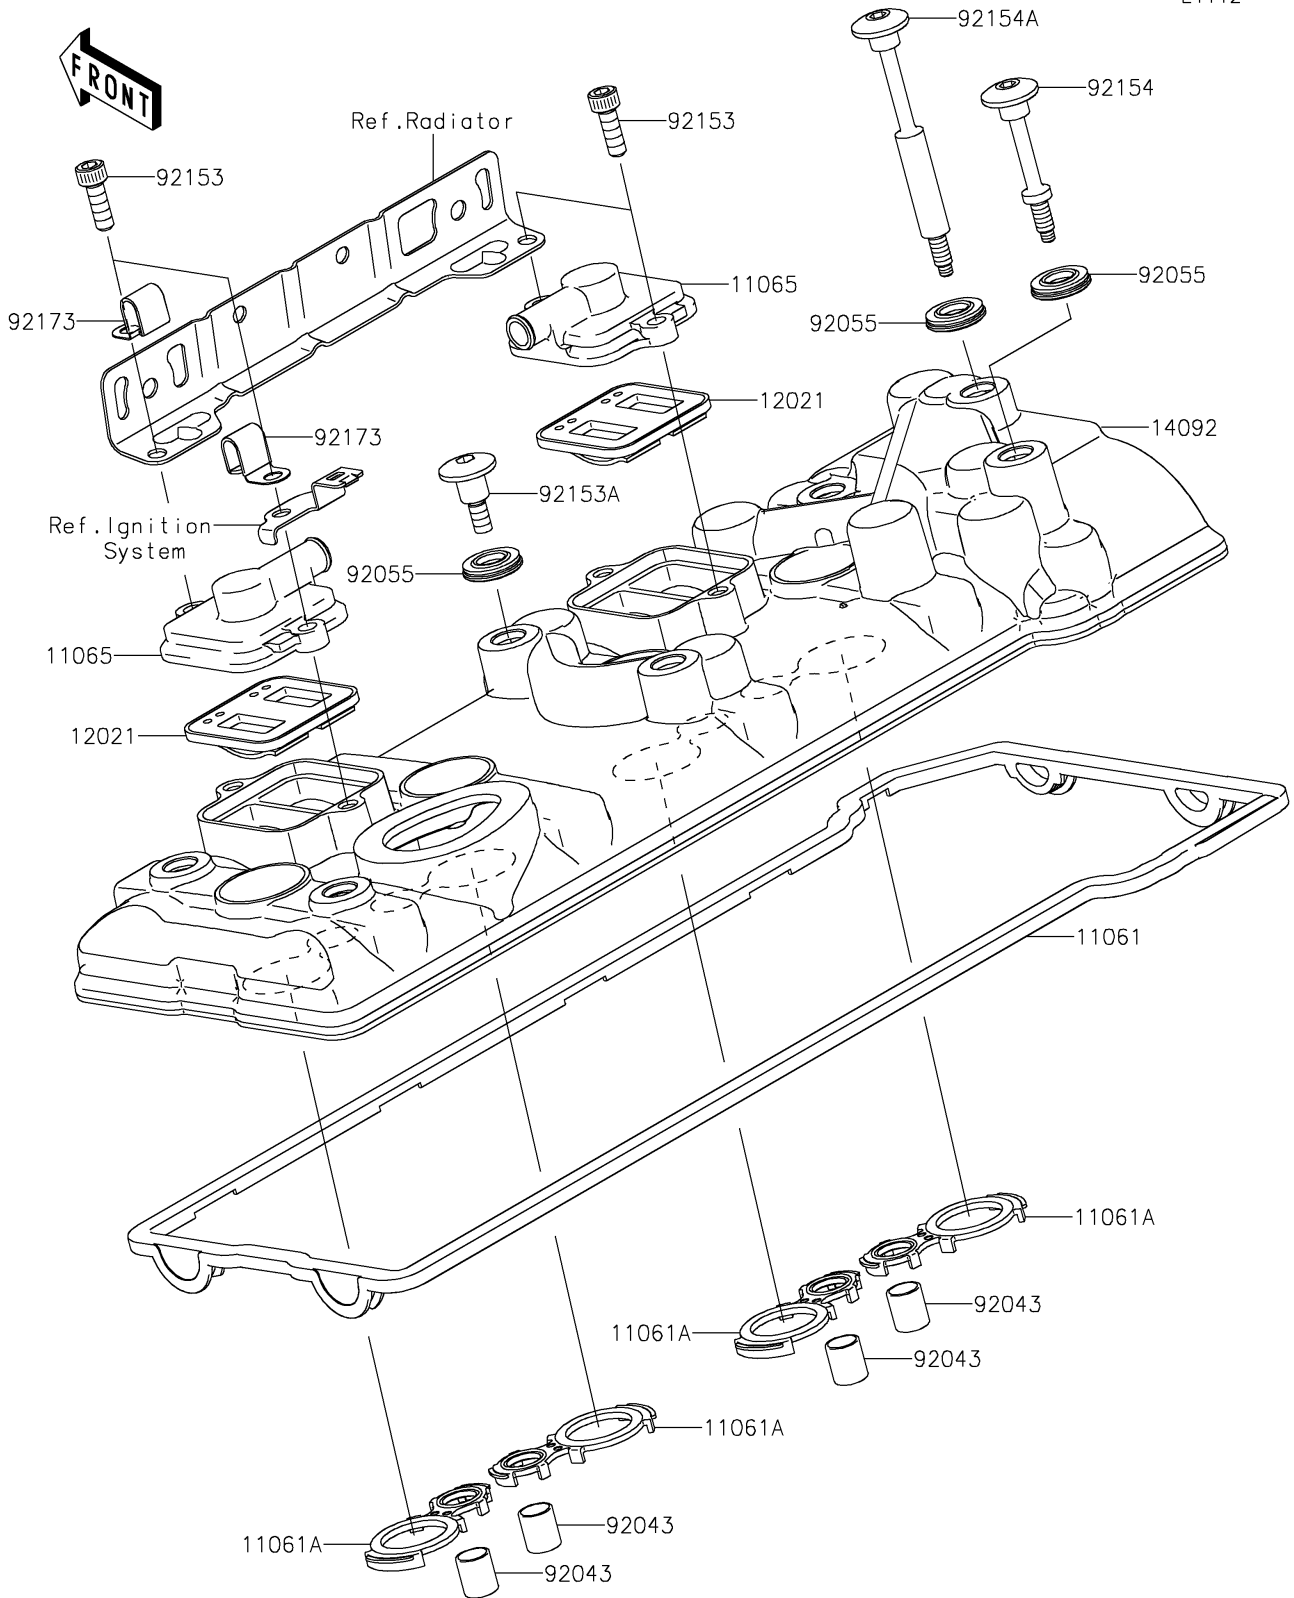

2015 CONCOURS®14 ABS PARTS DIAGRAM

Cylinder Head Cover

E1112

2015 CONCOURS®14 ABS PARTS LIST

Cylinder Head Cover

ITEM NAME	PART NUMBER	QUANTITY
-----------	-------------	----------