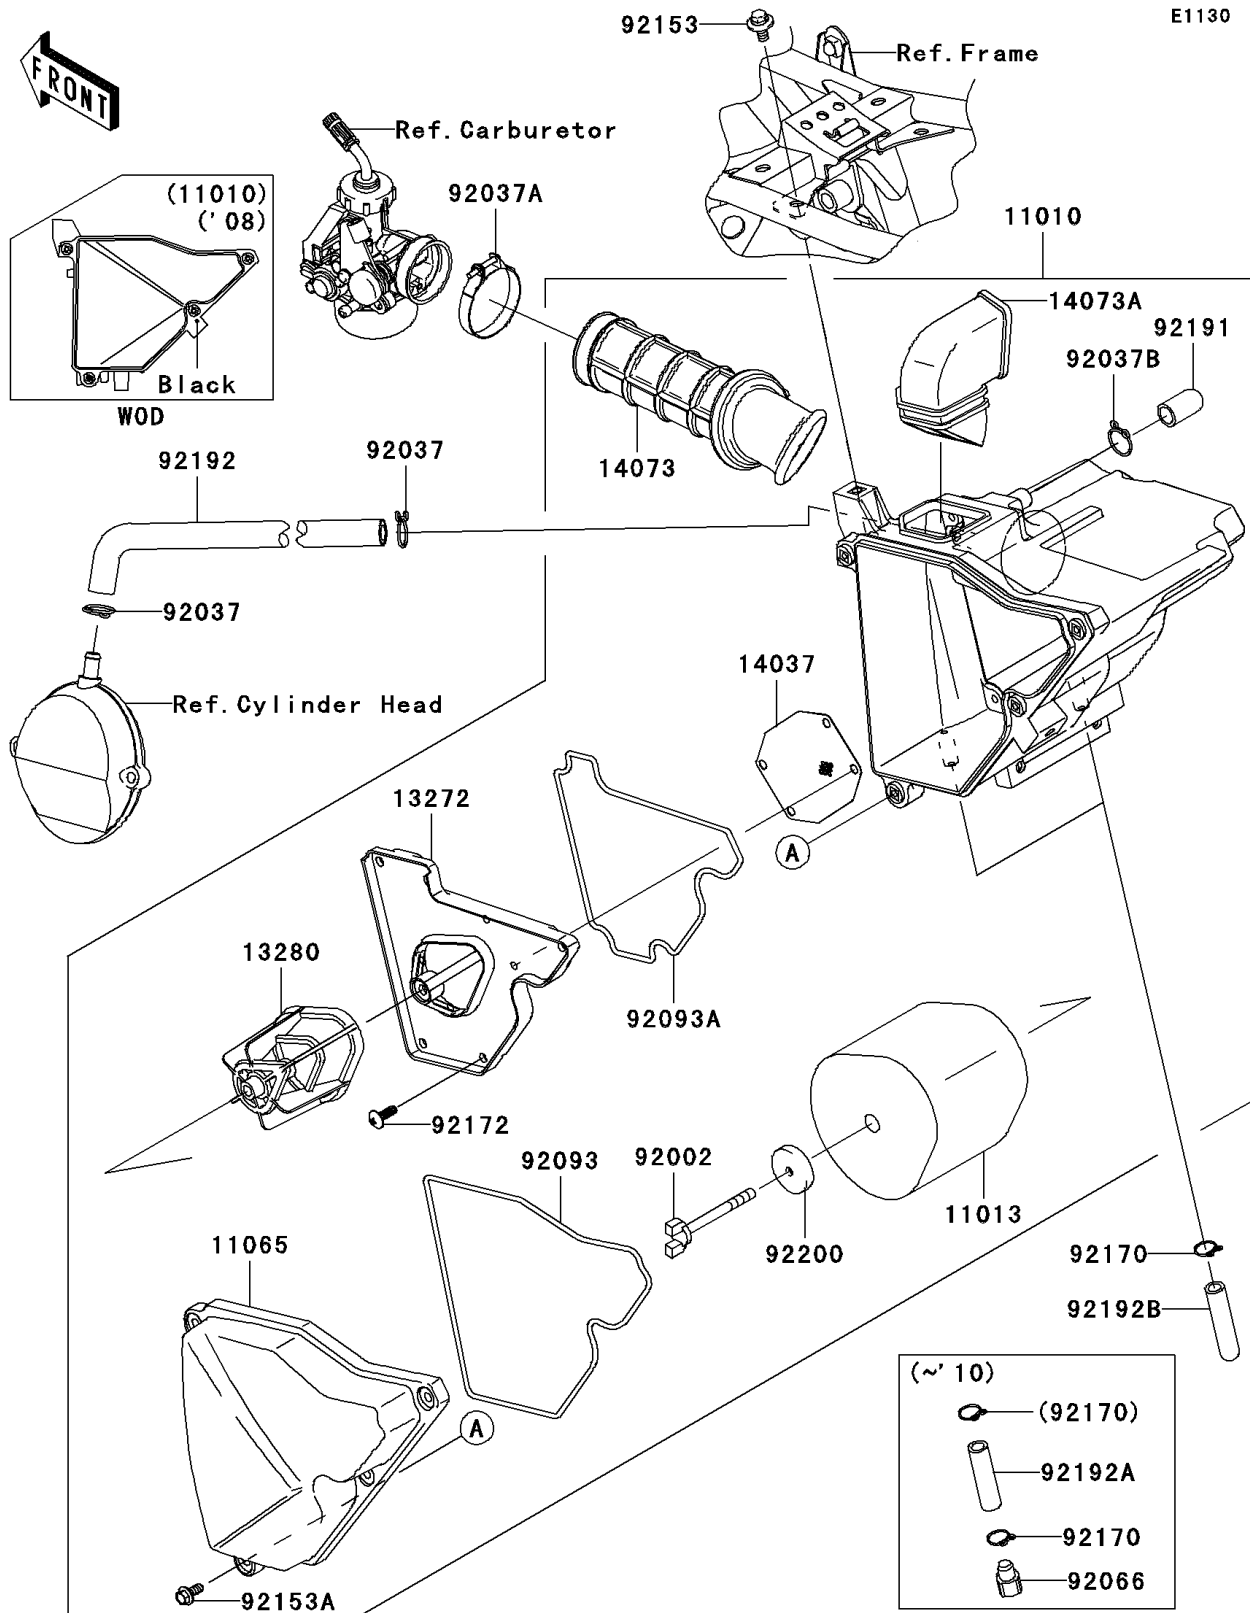

2011 KLX[®]140

PARTS DIAGRAM

Air Cleaner

2011 KLX[®]140

PARTS LIST

Air Cleaner

ITEM NAME	PART NUMBER	QUANTITY
FILTER-ASSY-AIR,F.BLACK (Ref # 11010)	11010-0128-6Z	1
ELEMENT-AIR FILTER (Ref # 11013)	11013-0025	1
CAP (Ref # 11065)	11065-0210	1
PLATE (Ref # 13272)	13272-0028	1
HOLDER (Ref # 13280)	13280-0253	1
SCREEN (Ref # 14037)	14037-0074	1
DUCT,CARB. (Ref # 14073)	14073-0171	1
DUCT,INTAKE (Ref # 14073A)	14073-0172	1
BOLT (Ref # 92002)	92002-1904	1
CLAMP,12.5MM (Ref # 92037)	92037-1271	2
CLAMP (Ref # 92037A)	92037-1305	1
CLAMP,14.5MM (Ref # 92037B)	92037-1900	1
SEAL,L=620 (Ref # 92093)	92093-0094	1
SEAL,L=520 (Ref # 92093A)	92093-0103	1
BOLT,FLANGED,6X14 (Ref # 92153)	92153-0936	1
BOLT,WP,5X14 (Ref # 92153A)	92153-1882	4
CLAMP,11.6MM (Ref # 92170)	92170-1796	2
SCREW,5X16 (Ref # 92172)	92172-0177	5
TUBE,DRAIN (Ref # 92191)	92191-1685	1
TUBE,BREATHER (Ref # 92192)	92192-0473	1
TUBE,A/C-DRAIN (Ref # 92192B)	92192-0921	2
WASHER,6X26X2 (Ref # 92200)	92200-0394	1