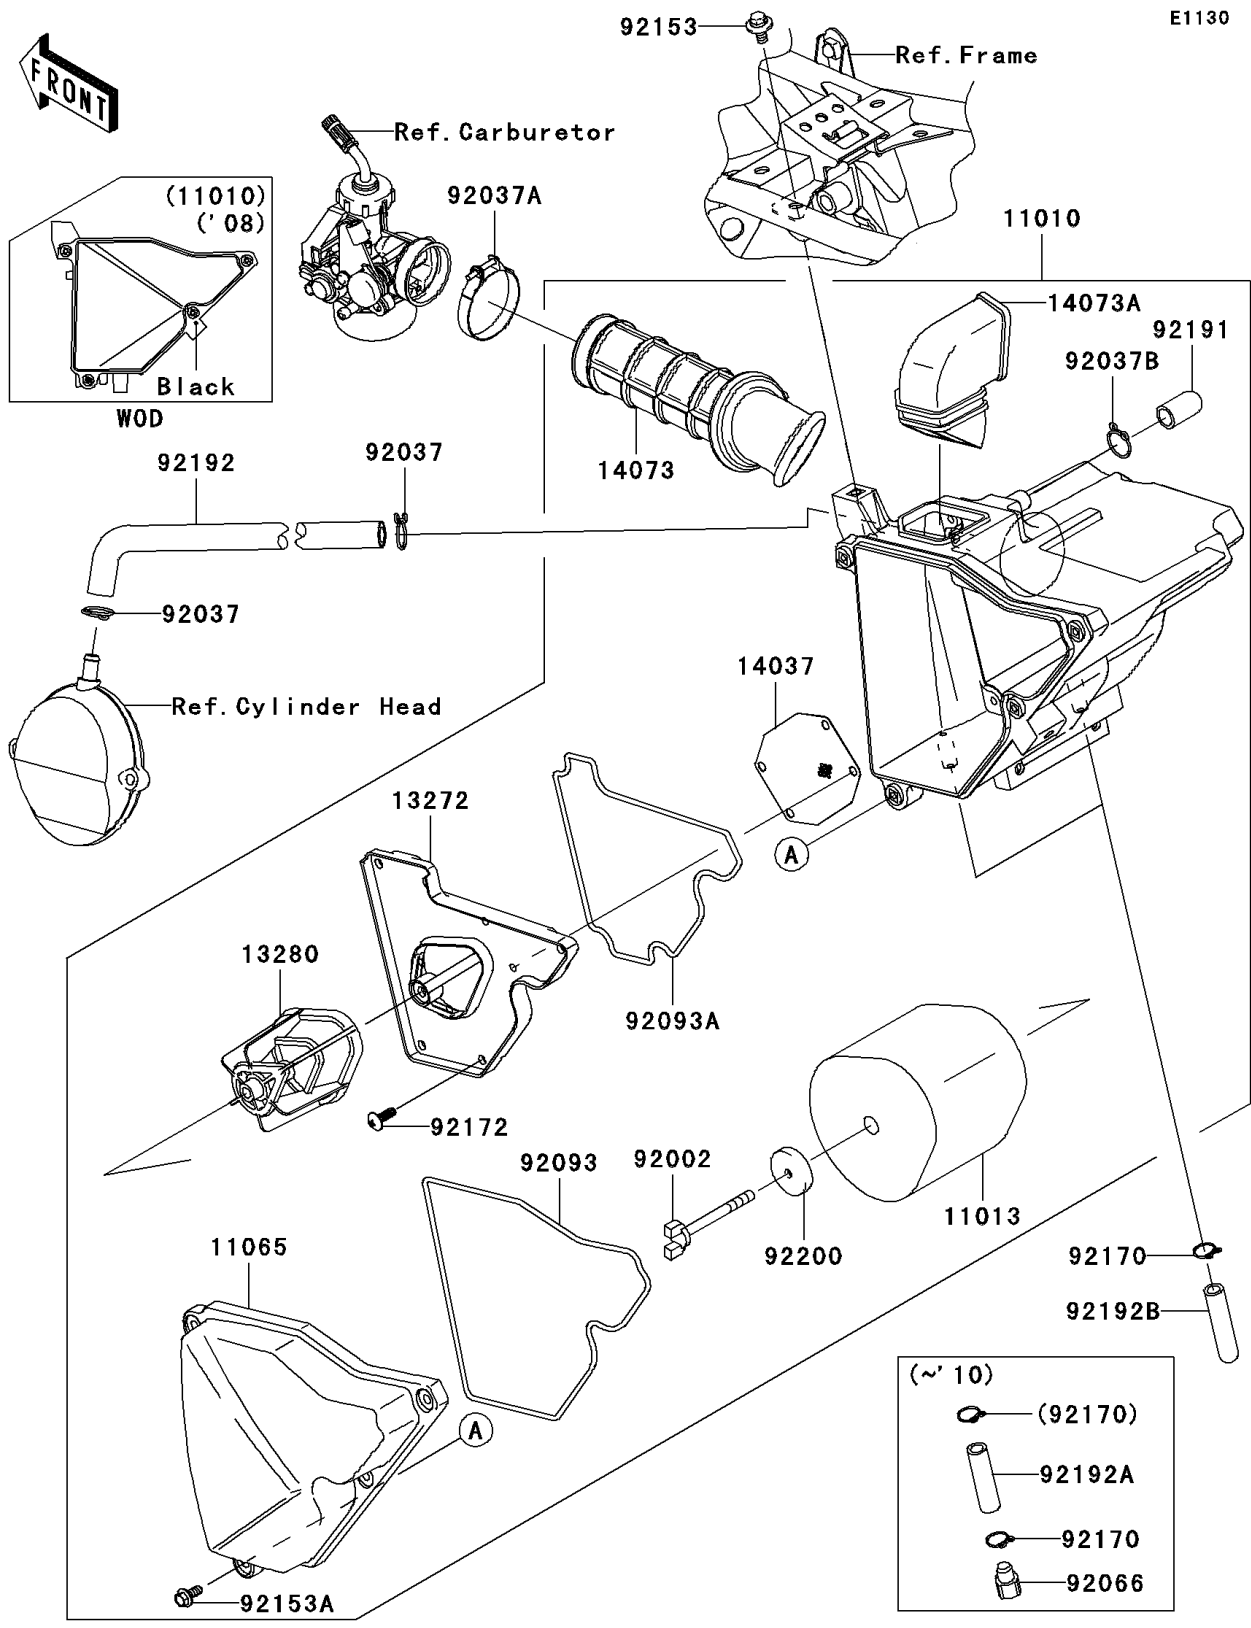

2011 KLX®140 PARTS DIAGRAM

Air Cleaner

2011 KLX®140 PARTS LIST

Air Cleaner

ITEM NAME	PART NUMBER	QUANTITY
FILTER-ASSY-AIR,F.BLACK (Ref # 11010)	11010-0128-6Z	1
ELEMENT-AIR FILTER (Ref # 11013)	11013-0025	1
CAP (Ref # 11065)	11065-0210	1
PLATE (Ref # 13272)	13272-0028	1
HOLDER (Ref # 13280)	13280-0253	1
SCREEN (Ref # 14037)	14037-0074	1
DUCT,CARB. (Ref # 14073)	14073-0171	1
DUCT,INTAKE (Ref # 14073A)	14073-0172	1
BOLT (Ref # 92002)	92002-1904	1
CLAMP,12.5MM (Ref # 92037)	92037-1271	2
CLAMP (Ref # 92037A)	92037-1305	1
CLAMP,14.5MM (Ref # 92037B)	92037-1900	1
SEAL,L=620 (Ref # 92093)	92093-0094	1
SEAL,L=520 (Ref # 92093A)	92093-0103	1
BOLT,FLANGED,6X14 (Ref # 92153)	92153-0936	1
BOLT,WP,5X14 (Ref # 92153A)	92153-1882	4
CLAMP,11.6MM (Ref # 92170)	92170-1796	2
SCREW,5X16 (Ref # 92172)	92172-0177	5
TUBE,DRAIN (Ref # 92191)	92191-1685	1
TUBE,BREATHER (Ref # 92192)	92192-0473	1
TUBE,A/C-DRAIN (Ref # 92192B)	92192-0921	2
WASHER,6X26X2 (Ref # 92200)	92200-0394	1