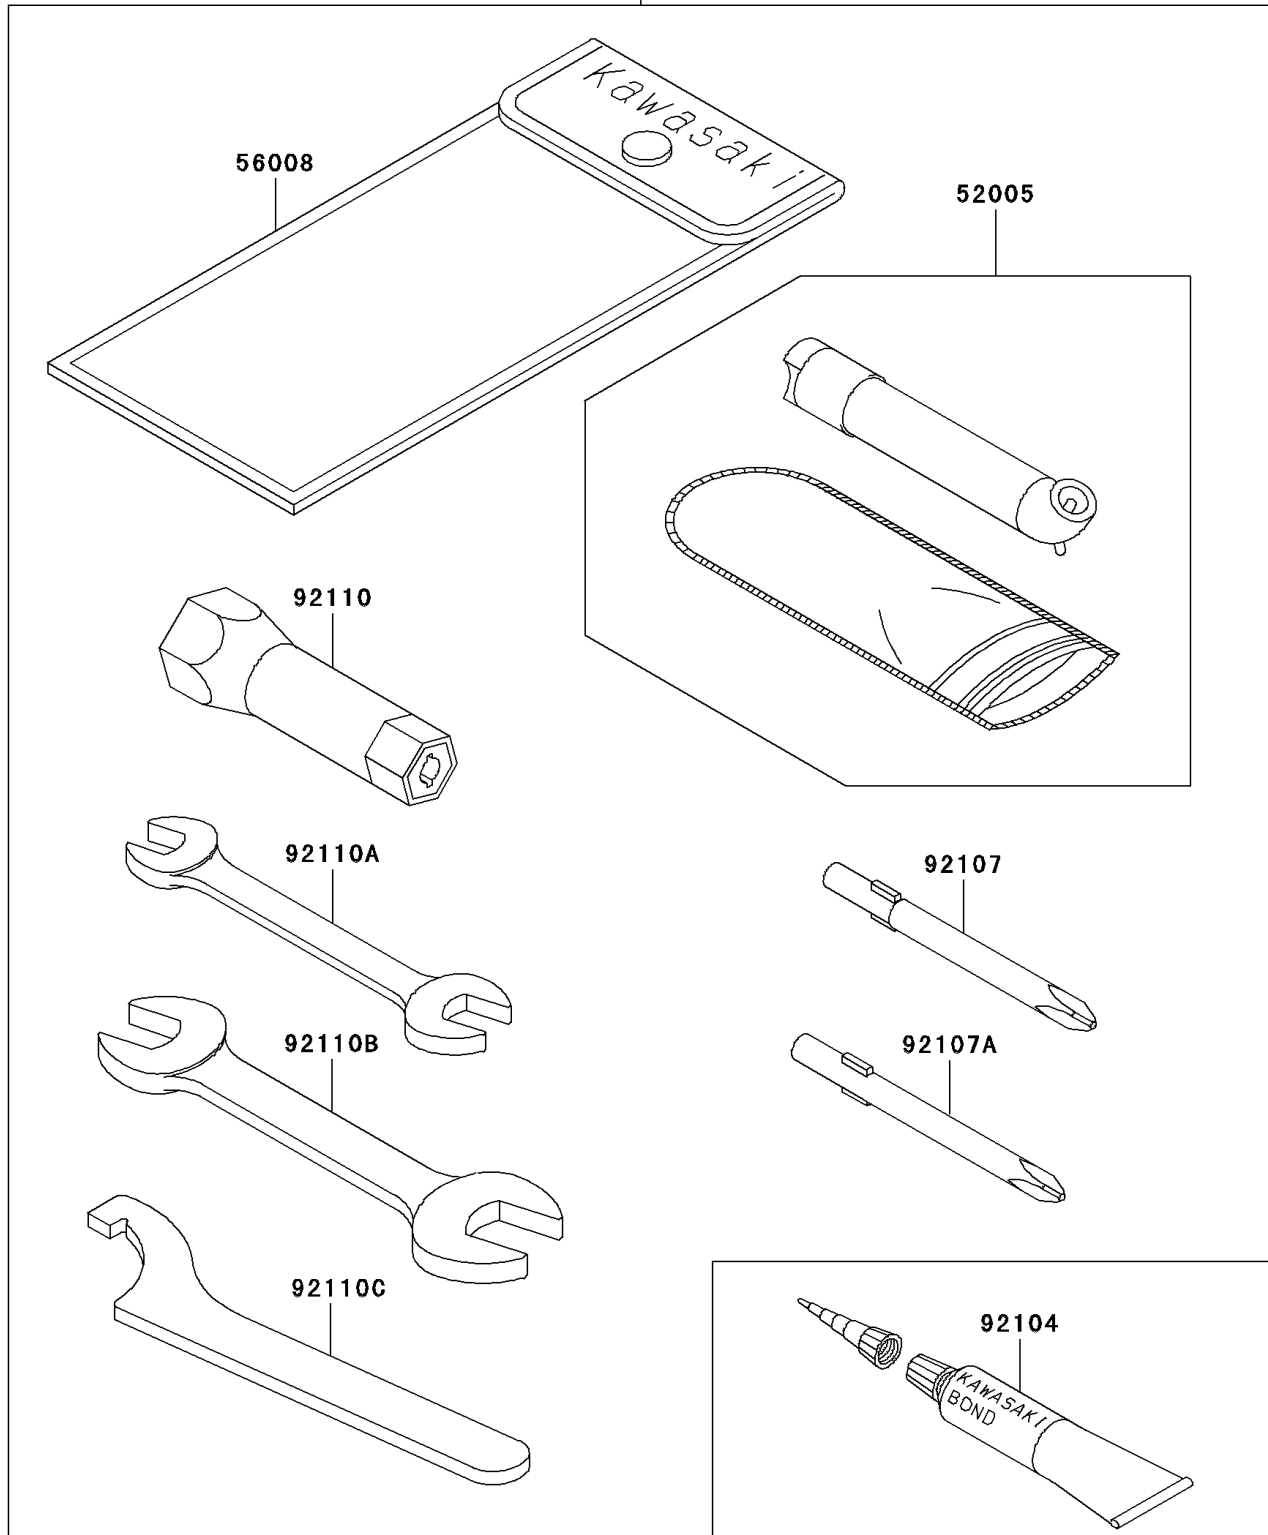

# 2001 Prairie 400 PARTS DIAGRAM

Owner's Tools

56007

F2810

## 2001 Prairie 400 PARTS LIST

### Owner's Tools

ITEM NAME	PART NUMBER	QUANTITY
GAUGE,AIR (Ref # 52005)	52005-1082	1
TOOL-KIT (Ref # 56007)	56007-1407	1
BAG,TOOL (Ref # 56008)	56008-1007	1
GASKET-LIQUID,TUBE,100G,SILVER (Ref # 92104)	92104-002	1
TOOL-DRIVER,#3PHILLIPS (Ref # 92107)	92107-005	1
TOOL-DRIVER,#2PHILLIPS (Ref # 92107A)	92107-1053	1
TOOL-WRENCH,BOX,18MM (Ref # 92110)	92110-1109	1
TOOL-WRENCH,OPEN END,10X12 (Ref # 92110A)	92110-1152	1
TOOL-WRENCH,OPEN END,14X17 (Ref # 92110B)	92110-1153	1
TOOL-WRENCH,HOOK (Ref # 92110C)	92110-1173	1