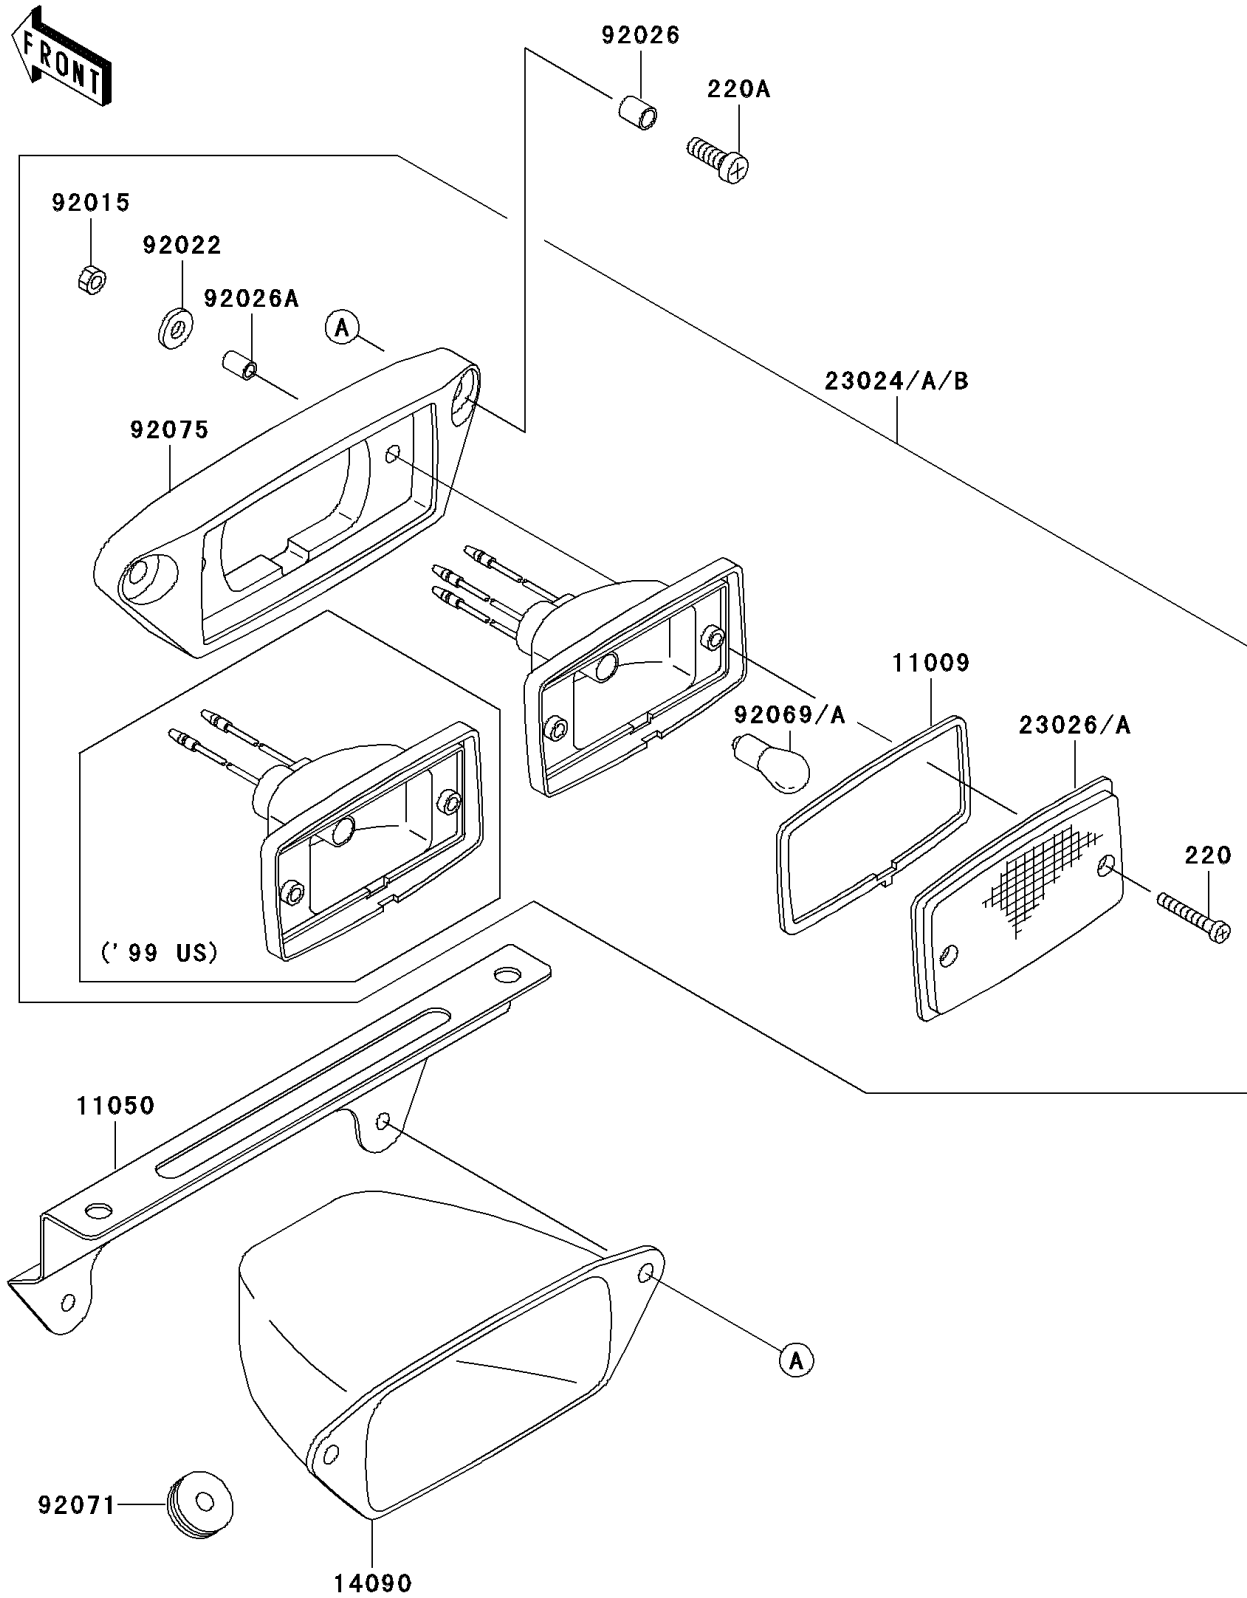

2000 Prairie 400 PARTS DIAGRAM

Taillight(s)

F2720

2000 Prairie 400 PARTS LIST

Taillight(s)

ITEM NAME	PART NUMBER	QUANTITY
SCREW-PAN-CROS,4X30 (Ref # 220)	220C0430	1
SCREW-PAN-CROS,6X20,BLACK (Ref # 220A)	220C0620	1
GASKET,TAIL LAMP (Ref # 11009)	11009-4004	1
BRACKET,TAIL LAMP (Ref # 11050)	11050-1718	1
COVER,TAIL LAMP (Ref # 14090)	14090-1911	1
LAMP-ASSY-TAIL (Ref # 23024)	23024-1122	1
LENS,TAIL LAMP (Ref # 23026A)	23026-4003	1
NUT,4MM (Ref # 92015)	92015-1550	1
WASHER,PLAIN,4MM (Ref # 92022)	92022-1762	1
SPACER,6.3X8.3X10 (Ref # 92026)	92026-1260	1
SPACER,4.5X6.5X10 (Ref # 92026A)	92026-1261	1
BULB,12V 27/8W (Ref # 92069)	92069-059	1
GROMMET,SENSOR LEAD (Ref # 92071)	92071-1058	1
DAMPER,TAIL LAMP (Ref # 92075)	92075-1782	1