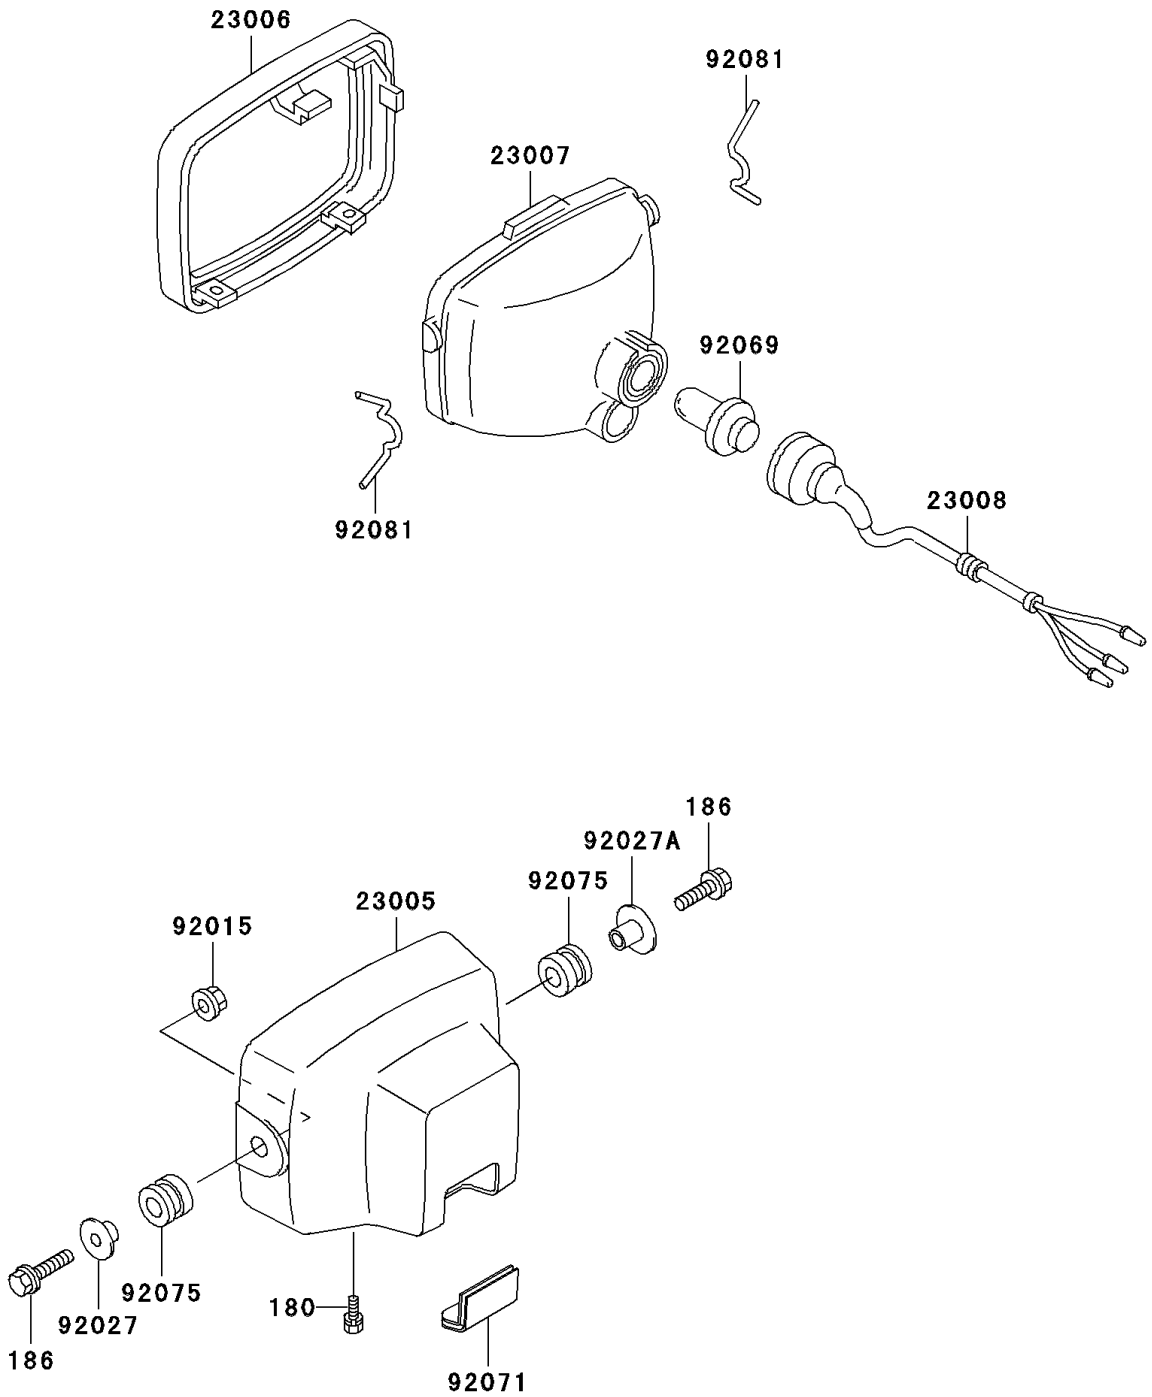

2000 Prairie 400 PARTS DIAGRAM

Headlight(s)

F2710

2000 Prairie 400 PARTS LIST

Headlight(s)

ITEM NAME	PART NUMBER	QUANTITY
BOLT-UPSET-WS,5X12 (Ref # 180)	180C0512	4
BOLT-UPSET-WP,6X30 (Ref # 186)	186B0630	4
BODY-COMP-HEAD LAMP,BLACK (Ref # 23005)	23005-1018-6Z	2
RIM-LAMP (Ref # 23006)	23006-1058	2
LENS-COMP,HEAD LAMP (Ref # 23007)	23007-1274	2
SOCKET-ASSY,HEAD LAMP (Ref # 23008)	23008-1357	2
NUT,FLANGED,6MM (Ref # 92015)	92015-1367	2
COLLAR,L=9.6 (Ref # 92027)	92027-1045	2
COLLAR,L=13.1 (Ref # 92027A)	92027-251	2
BULB,12V 25/25W (Ref # 92069)	92069-1010	2
GROMMET,HEAD LAMP (Ref # 92071)	92071-1205	2
DAMPER (Ref # 92075)	92075-277	4
SPRING (Ref # 92081)	92081-1421	4