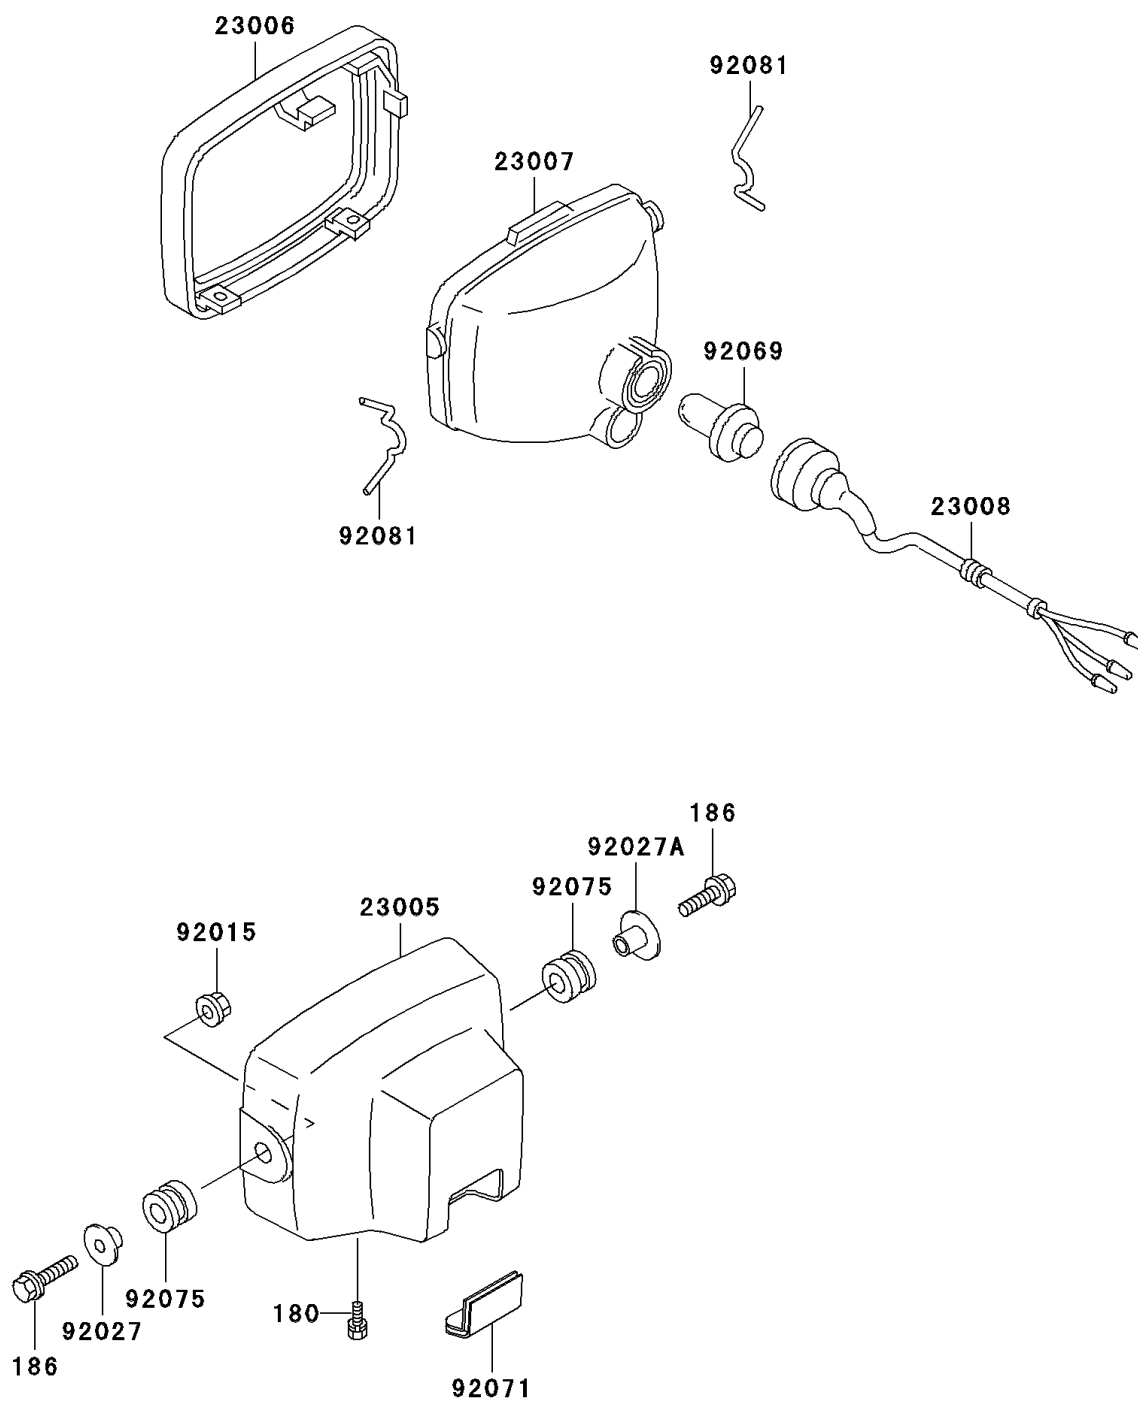

2000 Prairie 400 PARTS DIAGRAM

Headlight(s)

F2710

2000 Prairie 400 PARTS LIST

Headlight(s)

ITEM NAME	PART NUMBER	QUANTITY
BOLT-UPSET-WS,5X12 (Ref # 180)	180C0512	1
BOLT-UPSET-WP,6X30 (Ref # 186)	186B0630	1
BODY-COMP-HEAD LAMP,BLACK (Ref # 23005)	23005-1018-6Z	1
RIM-LAMP (Ref # 23006)	23006-1058	1
LENS-COMP,HEAD LAMP (Ref # 23007)	23007-1274	1
SOCKET-ASSY,HEAD LAMP (Ref # 23008)	23008-1357	1
NUT,FLANGED,6MM (Ref # 92015)	92015-1367	1
COLLAR,L=9.6 (Ref # 92027)	92027-1045	1
COLLAR,L=13.1 (Ref # 92027A)	92027-251	1
BULB,12V 25/25W (Ref # 92069)	92069-1010	1
GROMMET,HEAD LAMP (Ref # 92071)	92071-1205	1
DAMPER (Ref # 92075)	92075-277	1
SPRING (Ref # 92081)	92081-1421	1