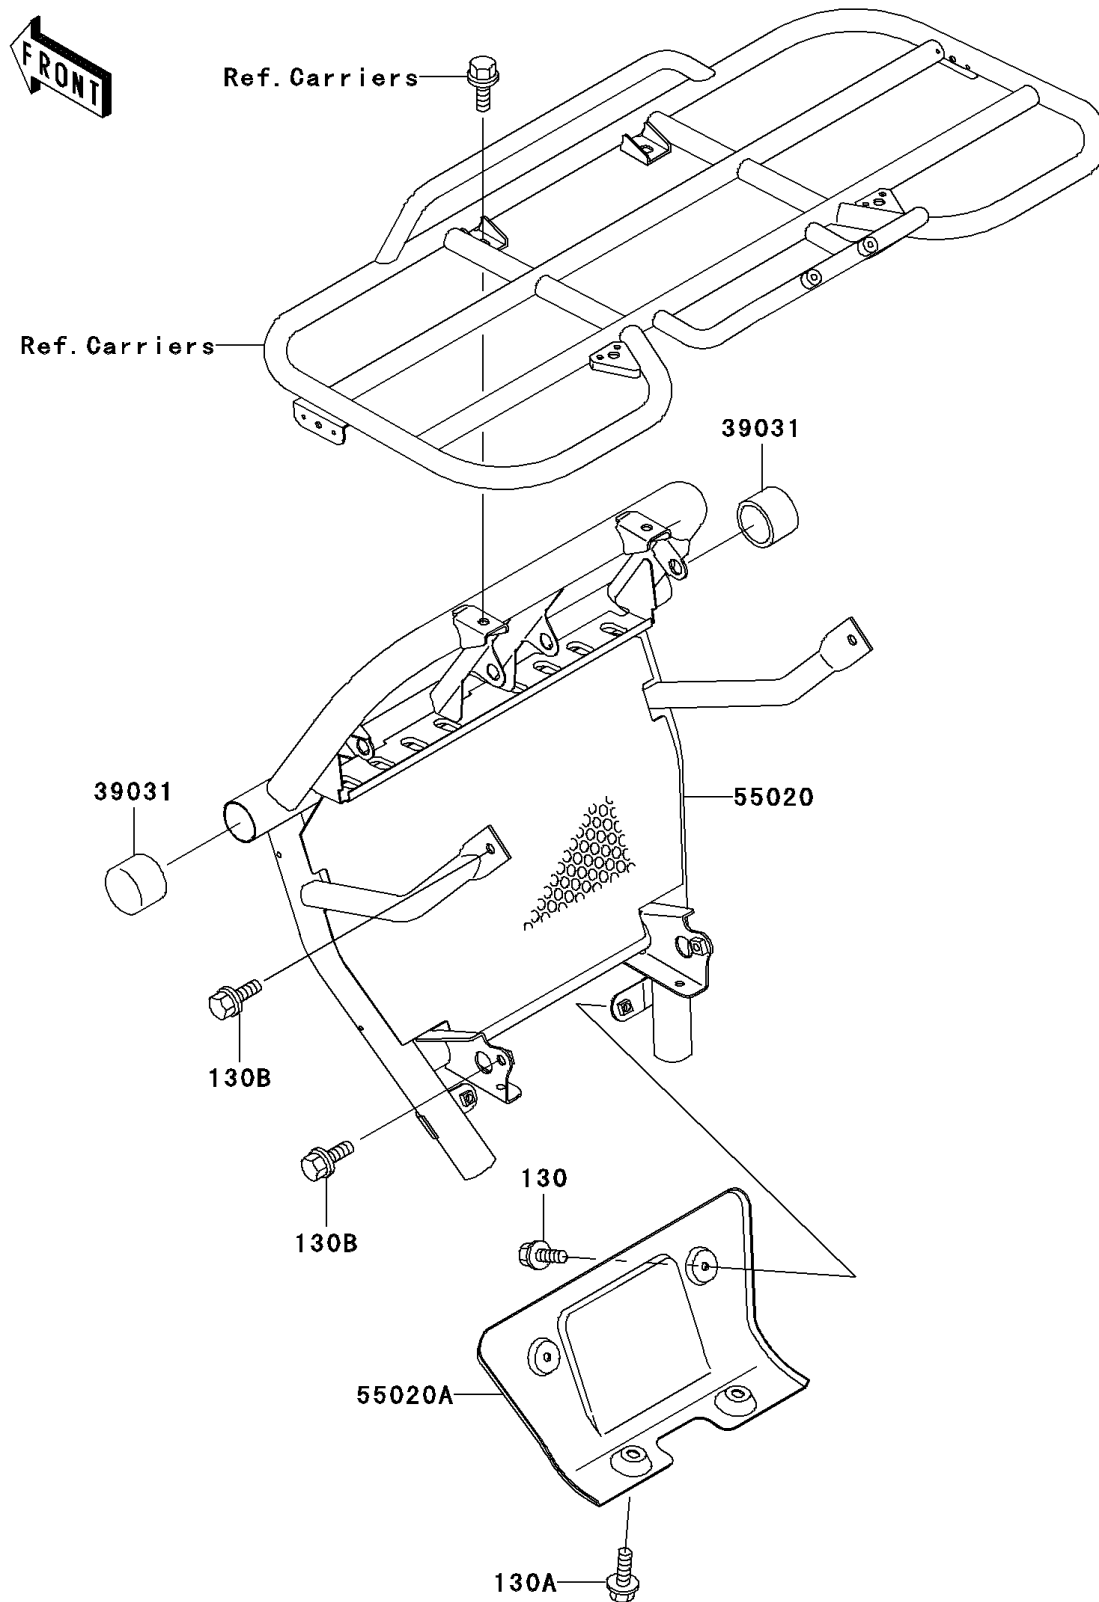

2002 Prairie 400 PARTS DIAGRAM

Guard(s)

F2680

2002 Prairie 400 PARTS LIST

Guard(s)

ITEM NAME	PART NUMBER	QUANTITY
BOLT-FLANGED,6X12 (Ref # 130)	130J0612	1
BOLT-FLANGED,8X12 (Ref # 130A)	130J0812	1
BOLT-FLANGED,8X14 (Ref # 130B)	130J0814	1
CAP-END,BUMPER PIPE (Ref # 39031)	39031-1059	1
GUARD,FR,P.C.GRAY (Ref # 55020)	55020-1548-CQ	1
GUARD,FRONT DIFF,P.C.GRAY (Ref # 55020A)	55020-1549-CQ	1