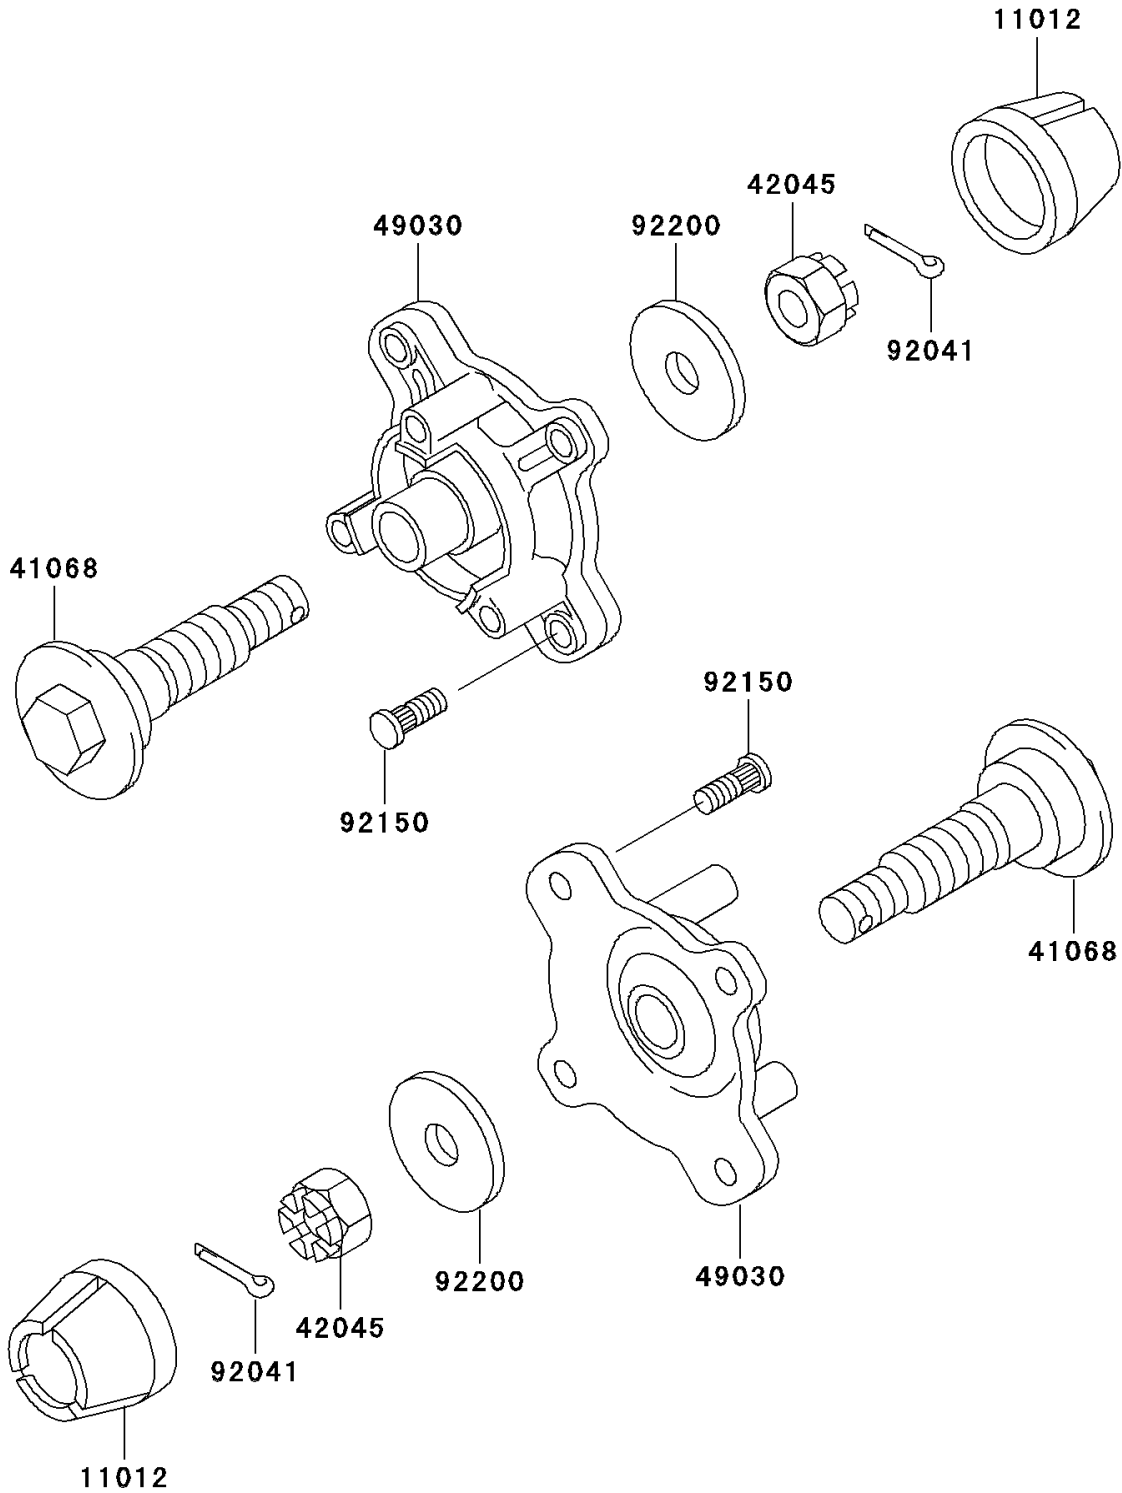

2001 Prairie 400 PARTS DIAGRAM

Front Hub

F2230

2001 Prairie 400 PARTS LIST

Front Hub

ITEM NAME	PART NUMBER	QUANTITY
CAP,WHEEL (Ref # 11012)	11012-1969	2
AXLE (Ref # 41068)	41068-1396	2
NUT,CASTLE,18MM (Ref # 42045)	42045-018	2
HUB,FR (Ref # 49030)	49030-1119	2
COTTER,4.0X35 (Ref # 92041)	92041-1053	2
BOLT (Ref # 92150)	92150-1289	8
WASHER,18.5X52X4.5 (Ref # 92200)	92200-1474	2