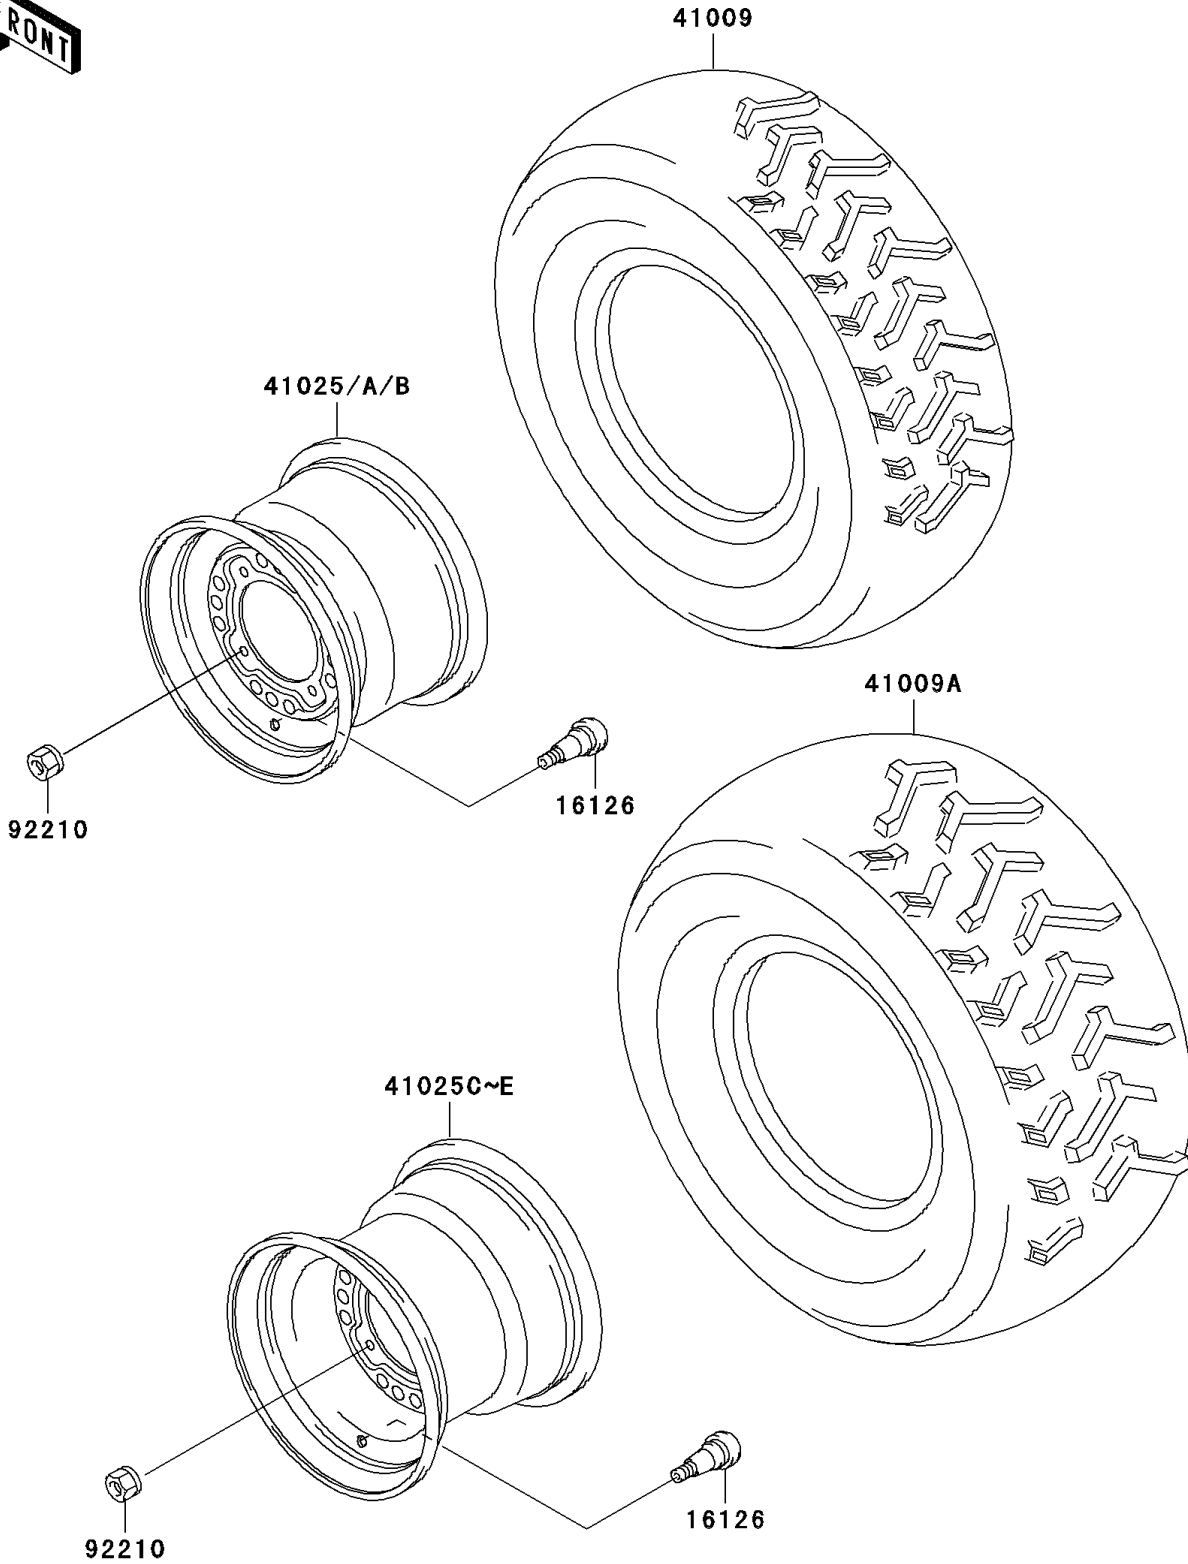

2001 Prairie 400 PARTS DIAGRAM

Wheels/Tires

F2210

2001 Prairie 400 PARTS LIST

Wheels/Tires

ITEM NAME	PART NUMBER	QUANTITY
VALVE (Ref # 16126)	16126-4001	4
TIRE,FR,AT25X8-12,KT121A(D) (Ref # 41009)	41009-1117	2
TIRE,RR,AT25X11-10,KT125(D) (Ref # 41009A)	41009-1118	2
RIM,FR,12X6.0,P.C.GRAY (Ref # 41025)	41025-1313-CQ	2
RIM,FR,12X6.0,SILVER (Ref # 41025B)	41025-1313-5A	2
RIM,RR,10X8.5,P.C.GRAY (Ref # 41025C)	41025-1314-CQ	2
RIM,RR,10X8.5,SILVER (Ref # 41025E)	41025-1314-5A	2
NUT,LOCK,10MM (Ref # 92210)	92210-1204	16