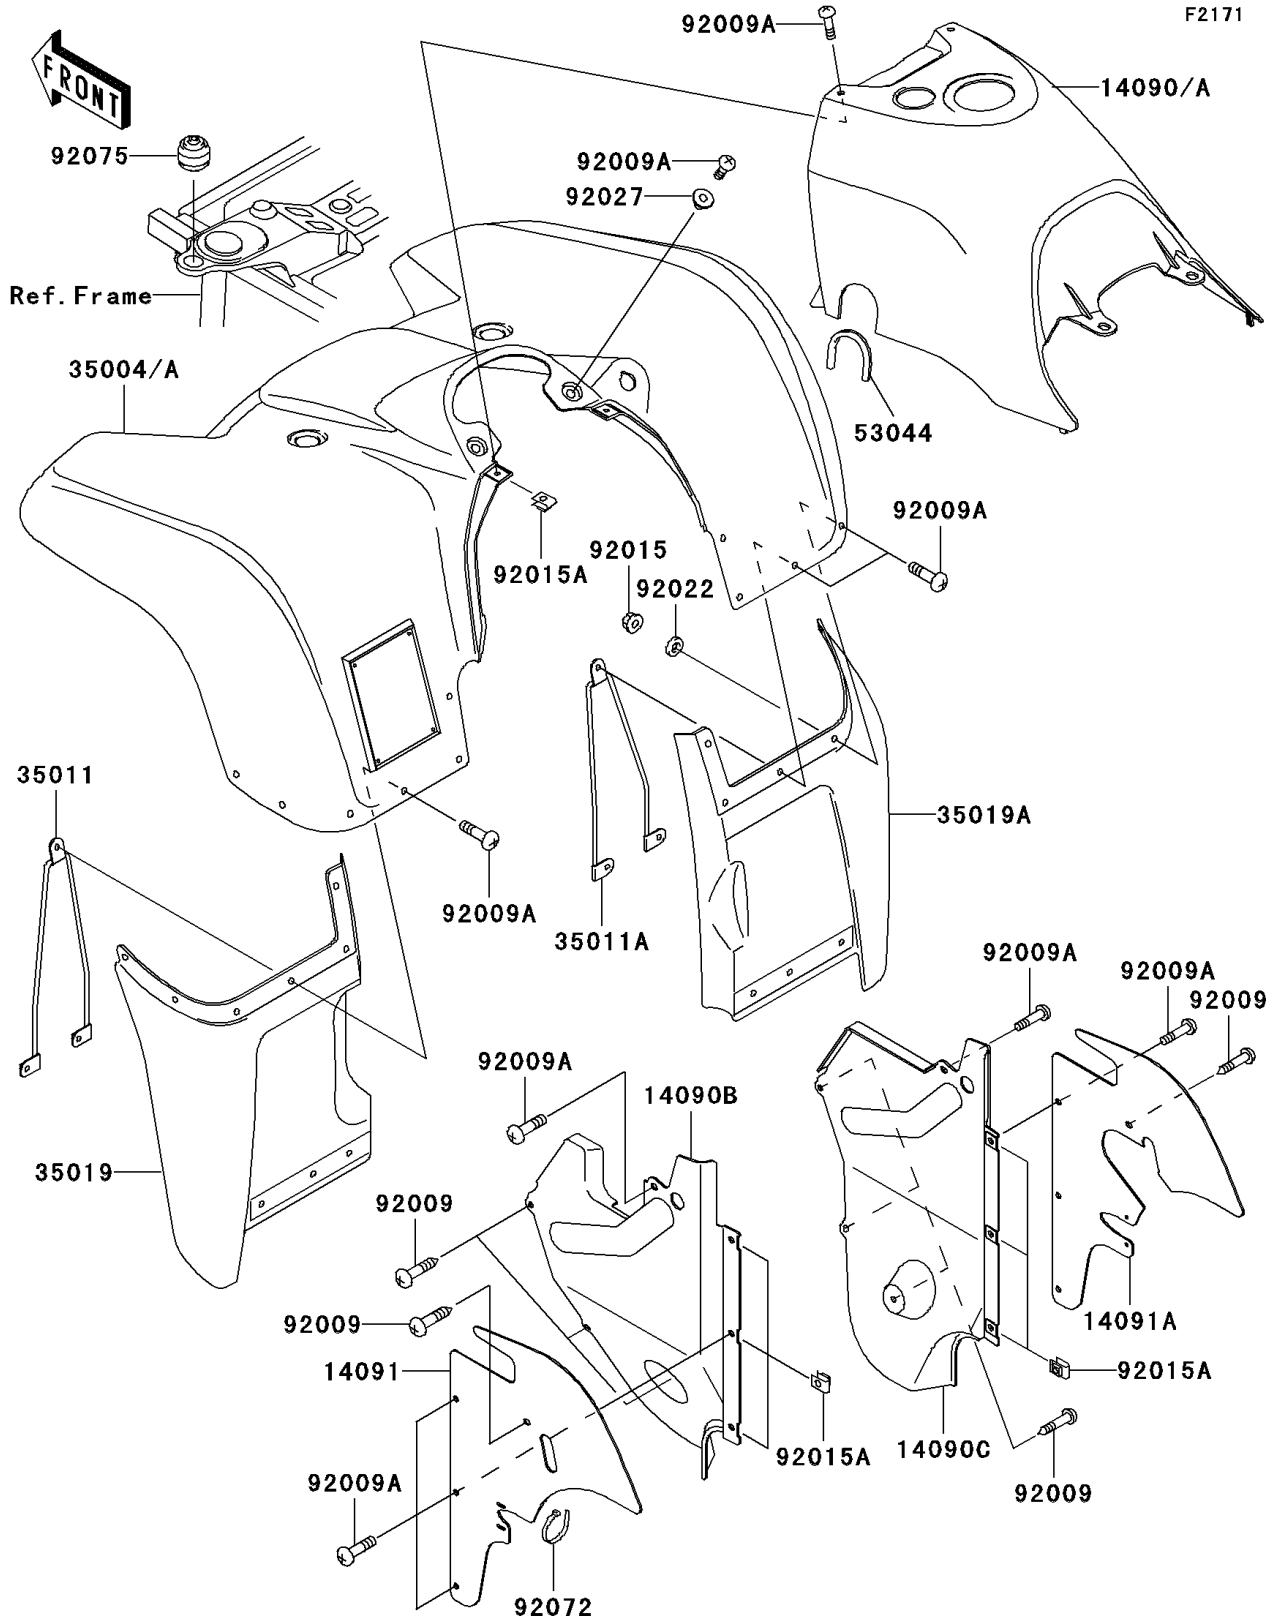

2001 Prairie 400 PARTS DIAGRAM

Front Fender(s)

2001 Prairie 400 PARTS LIST

Front Fender(s)

ITEM NAME	PART NUMBER	QUANTITY
COVER,FUEL TANK,H.GREEN (Ref # 14090)	14090-1666-6A	1
COVER,FUEL TANK,F.RED (Ref # 14090A)	14090-1666-6L	1
COVER,INNER FLAP,LH (Ref # 14090B)	14090-1669	1
COVER,INNER FLAP,RH (Ref # 14090C)	14090-1670	1
COVER,INNER FLAP (Ref # 14091)	14091-1074	1
COVER,INNER FLAP (Ref # 14091A)	14091-1075	1
FENDER-FRONT,H.GREEN (Ref # 35004)	35004-1378-6A	1
FENDER-FRONT,F.RED (Ref # 35004A)	35004-1378-6L	1
STAY,FRONT FLAP,LH (Ref # 35011)	35011-1761	1
STAY,FRONT FLAP,RH (Ref # 35011A)	35011-1784	1
FLAP,FR,LH,F.BLACK (Ref # 35019)	35019-1338-6Z	1
FLAP,FR,RH,F.BLACK (Ref # 35019A)	35019-1339-6Z	1
TRIM,L=150 (Ref # 53044)	53044-1303	1
SCREW,TAPPING,6X16 (Ref # 92009)	92009-1166	8
SCREW,6X16 (Ref # 92009A)	92009-1621	24
NUT,LOCK,FLANGED,6MM (Ref # 92015)	92015-1675	10
NUT,CLAMP,6MM (Ref # 92015A)	92015-1678	8
WASHER,6.5X16X1.0 (Ref # 92022)	92022-1093	10
COLLAR,L=4.7 (Ref # 92027)	92027-1964	2
BAND,L=149 (Ref # 92072)	92072-031	1
DAMPER (Ref # 92075)	92075-1744	2