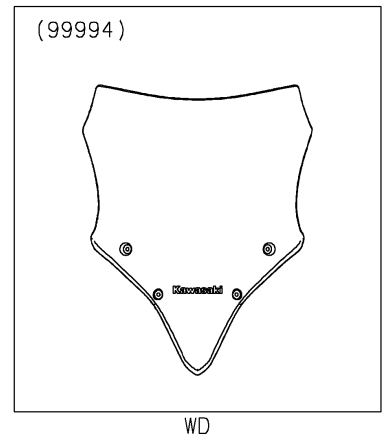

2019 NINJA® 650 ABS PARTS DIAGRAM

Accessory(Windshield)

F2910D

2019 NINJA® 650 ABS PARTS LIST

Accessory(Windshield)

ITEM NAME	PART NUMBER	QUANTITY
BRACKET,WINDSHIELD,LH (Ref # 11057)	11057-0890	1
BRACKET,WINDSHIELD,RH (Ref # 11057A)	11057-0892	1
BRACKET,WINDSHIELD,CNT (Ref # 11057B)	11057-0894	1
NUT,WELL,5MM (Ref # 92015)	92015-1757	4
BOLT,SOCKET,6X12 (Ref # 92154)	92154-0951	2
DAMPER,10X20X12 (Ref # 92160)	92160-1167	2
KIT-ACC,WINDSHIELD(CLEAR) (Ref # 99994)	99994-0811	1