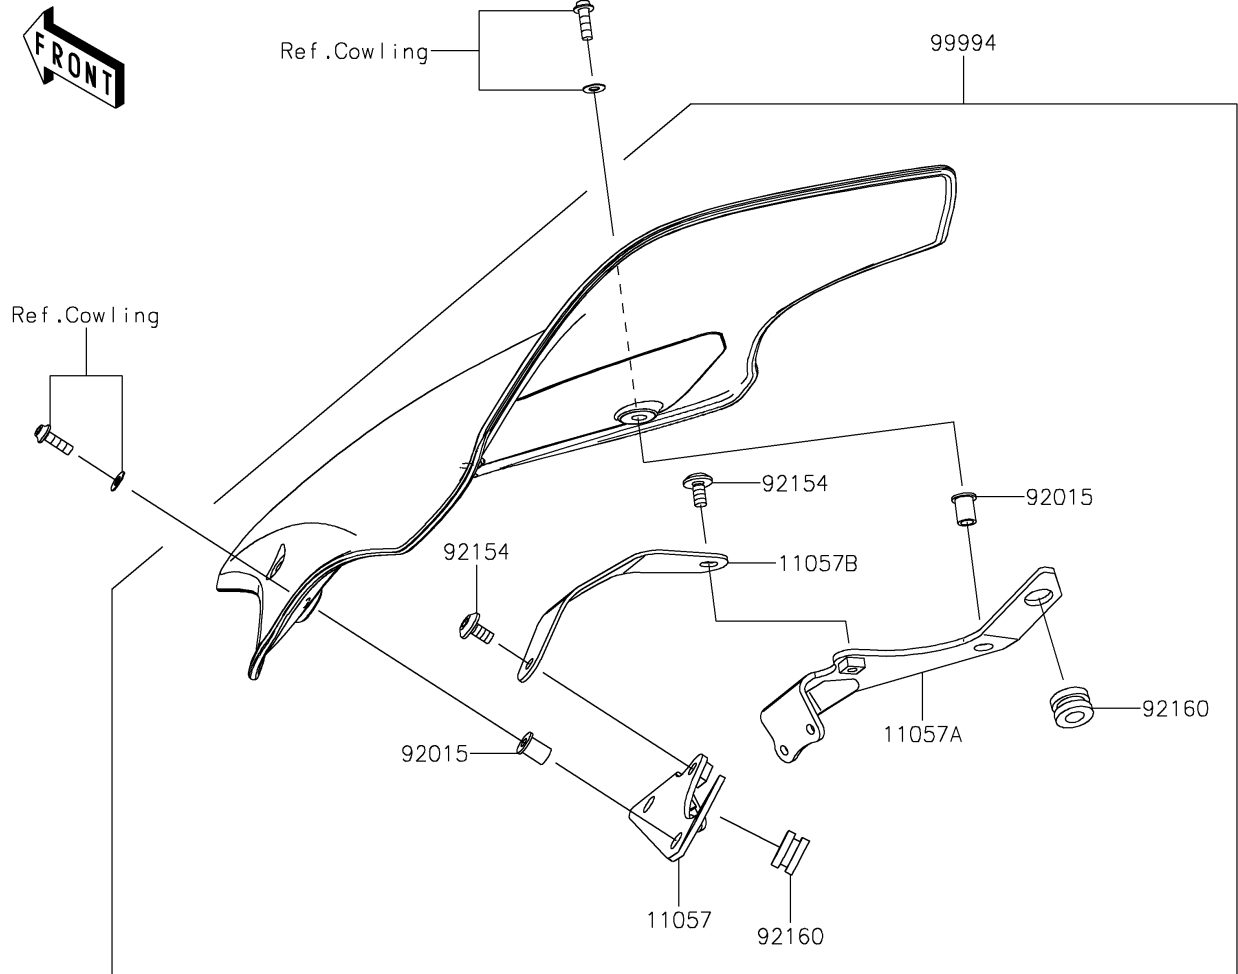

2019 NINJA® 650 ABS PARTS DIAGRAM

Accessory(Windshield)

F2910D

2019 NINJA® 650 ABS PARTS LIST

Accessory(Windshield)

ITEM NAME	PART NUMBER	QUANTITY
BRACKET,WINDSHIELD,LH (Ref # 11057)	11057-0890	1
BRACKET,WINDSHIELD,RH (Ref # 11057A)	11057-0892	1
BRACKET,WINDSHIELD,CNT (Ref # 11057B)	11057-0894	1
NUT,WELL,5MM (Ref # 92015)	92015-1757	4
BOLT,SOCKET,6X12 (Ref # 92154)	92154-0951	2
DAMPER,10X20X12 (Ref # 92160)	92160-1167	2
KIT-ACC,WINDSHIELD(CLEAR) (Ref # 99994)	99994-0811	1