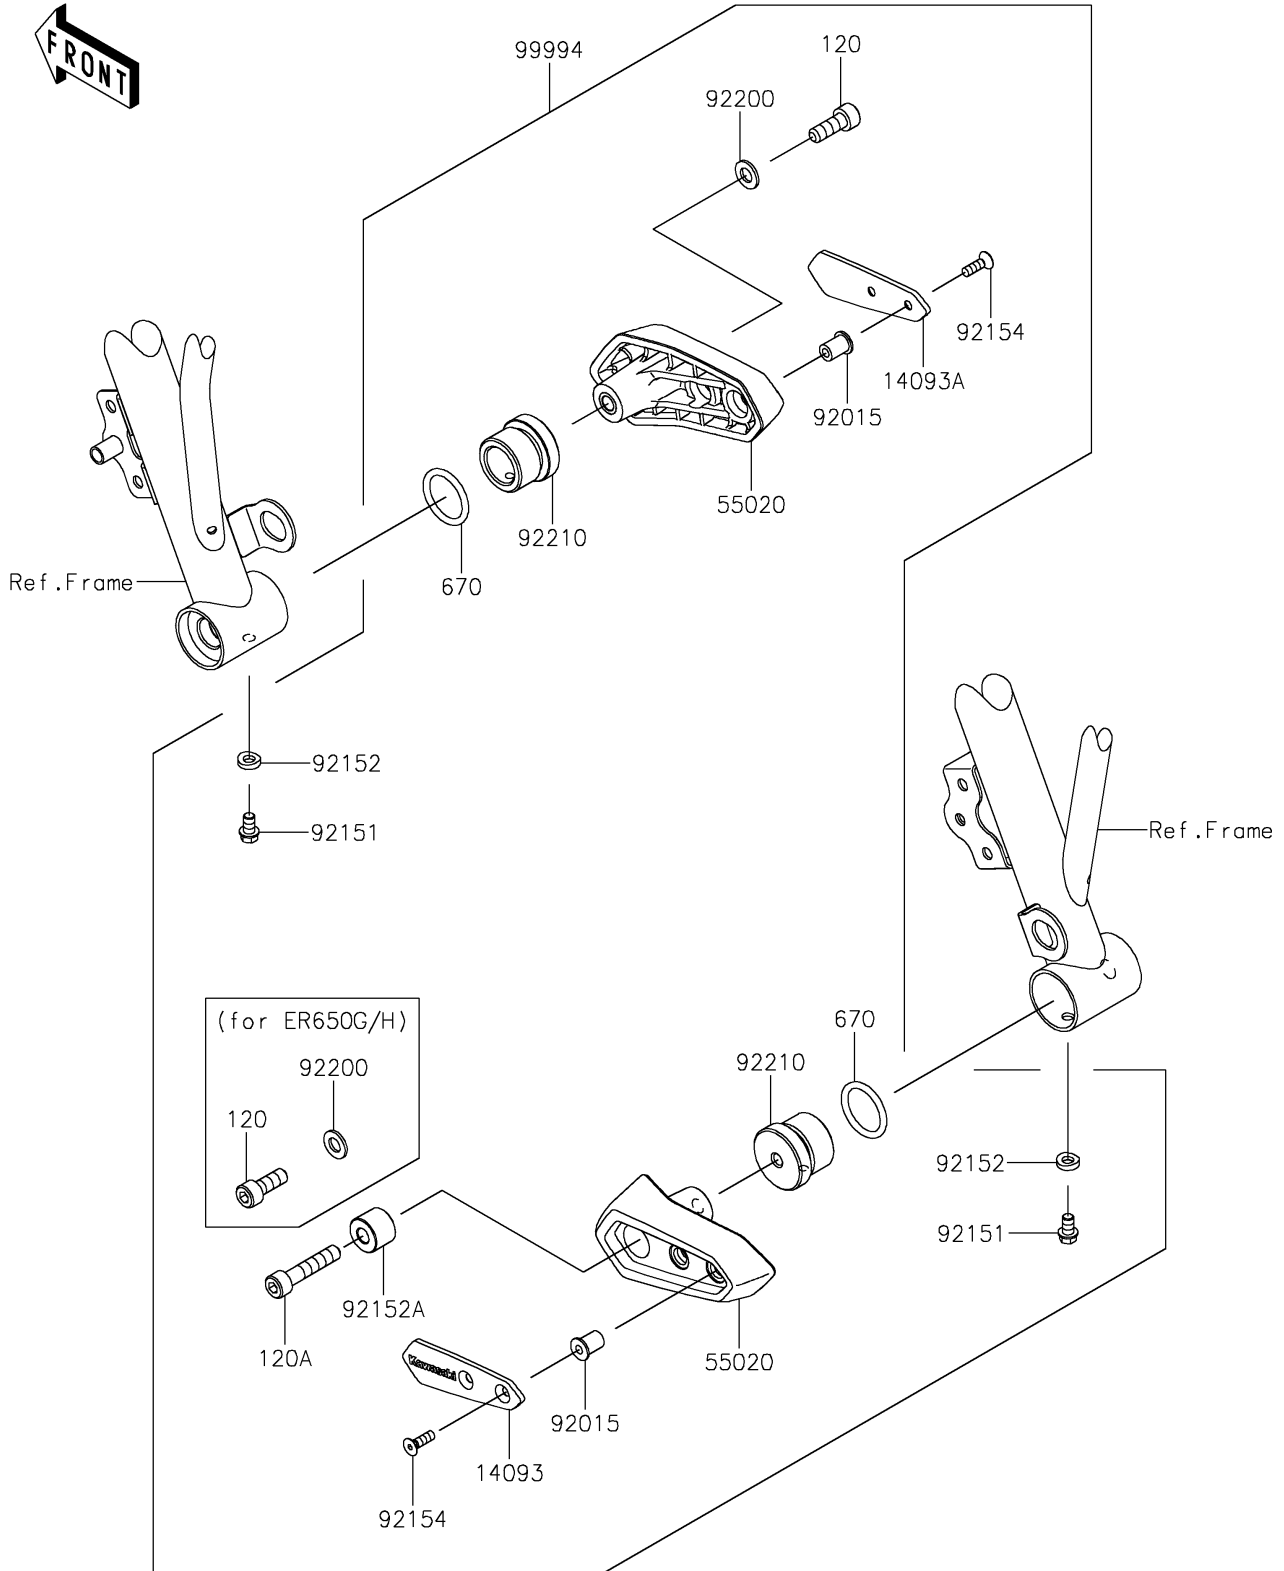

2019 NINJA® 650 ABS PARTS DIAGRAM

Accessory(Frame Slider)

F2910B

2019 NINJA® 650 ABS PARTS LIST

Accessory(Frame Slider)

ITEM NAME	PART NUMBER	QUANTITY
BOLT-SOCKET,8X22 (Ref # 120)	120CA0822	2
BOLT-SOCKET,8X40 (Ref # 120A)	120CA0840	1
COVER,SLIDER,LH (Ref # 14093)	14093-0350	1
COVER,SLIDER,RH (Ref # 14093A)	14093-0351	1
GUARD (Ref # 55020)	55020-1997	2
O RING,26MM (Ref # 670)	670B3026	2
NUT,WELL,5MM (Ref # 92015)	92015-1757	4
BOLT,6X10 (Ref # 92151)	92151-1277	2
COLLAR,6.3X12 (Ref # 92152)	92152-2236	2
COLLAR,8.3X20X15 (Ref # 92152A)	92152-2237	1
BOLT,SOCKET,5X16 (Ref # 92154)	92154-1014	4
WASHER,8.4X16X1.6 (Ref # 92200)	92200-0807	2
NUT (Ref # 92210)	92210-1505	2
KIT-ACCESSORY,FRAME SLIDER (Ref # 99994)	99994-0797	1