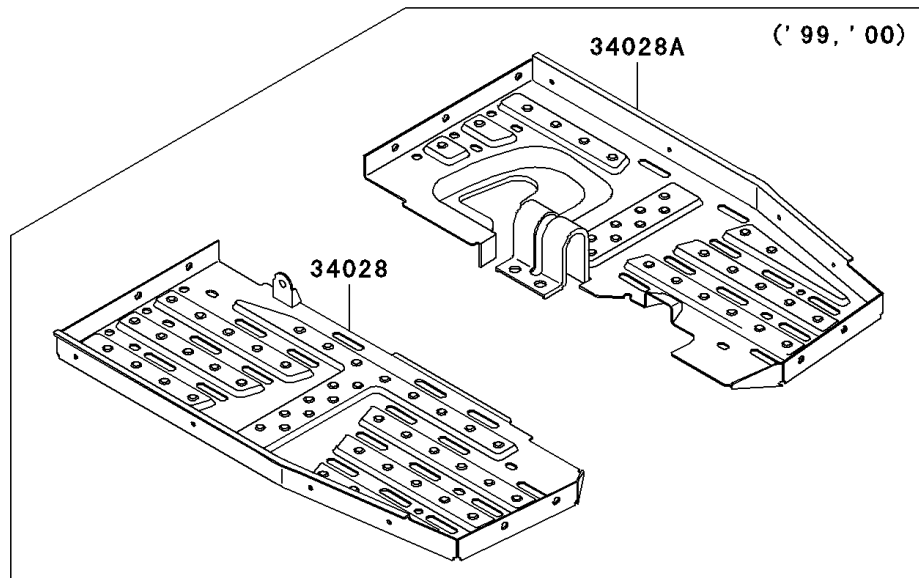

2001 Prairie 400 PARTS DIAGRAM

Footrests

F2160

2001 Prairie 400 PARTS LIST

Footrests

ITEM NAME	PART NUMBER	QUANTITY
BOLT-FLANGED-SMALL,6X14 (Ref # 132)	132J0614	4
STEP,FOOT BOARD,LH (Ref # 34028B)	34028-1502	1
STEP,FOOT BOARD,RH (Ref # 34028C)	34028-1503	1
STEP (Ref # 34028D)	34028-1506	2
TRIM,FOOT BOARD (Ref # 53044)	53044-1293	2
SCREW,TAPPING,6X16 (Ref # 92009)	92009-1166	11
SCREW,6X16 (Ref # 92009A)	92009-1621	10
NUT,FLANGED,6MM (Ref # 92015)	92015-1367	4
NUT,LOCK,FLANGED,6MM (Ref # 92015A)	92015-1675	2
WASHER,6.5X16X1.0 (Ref # 92022)	92022-1093	2
RIVET (Ref # 92039)	92039-1150	8
DAMPER (Ref # 92075)	92075-1598	2