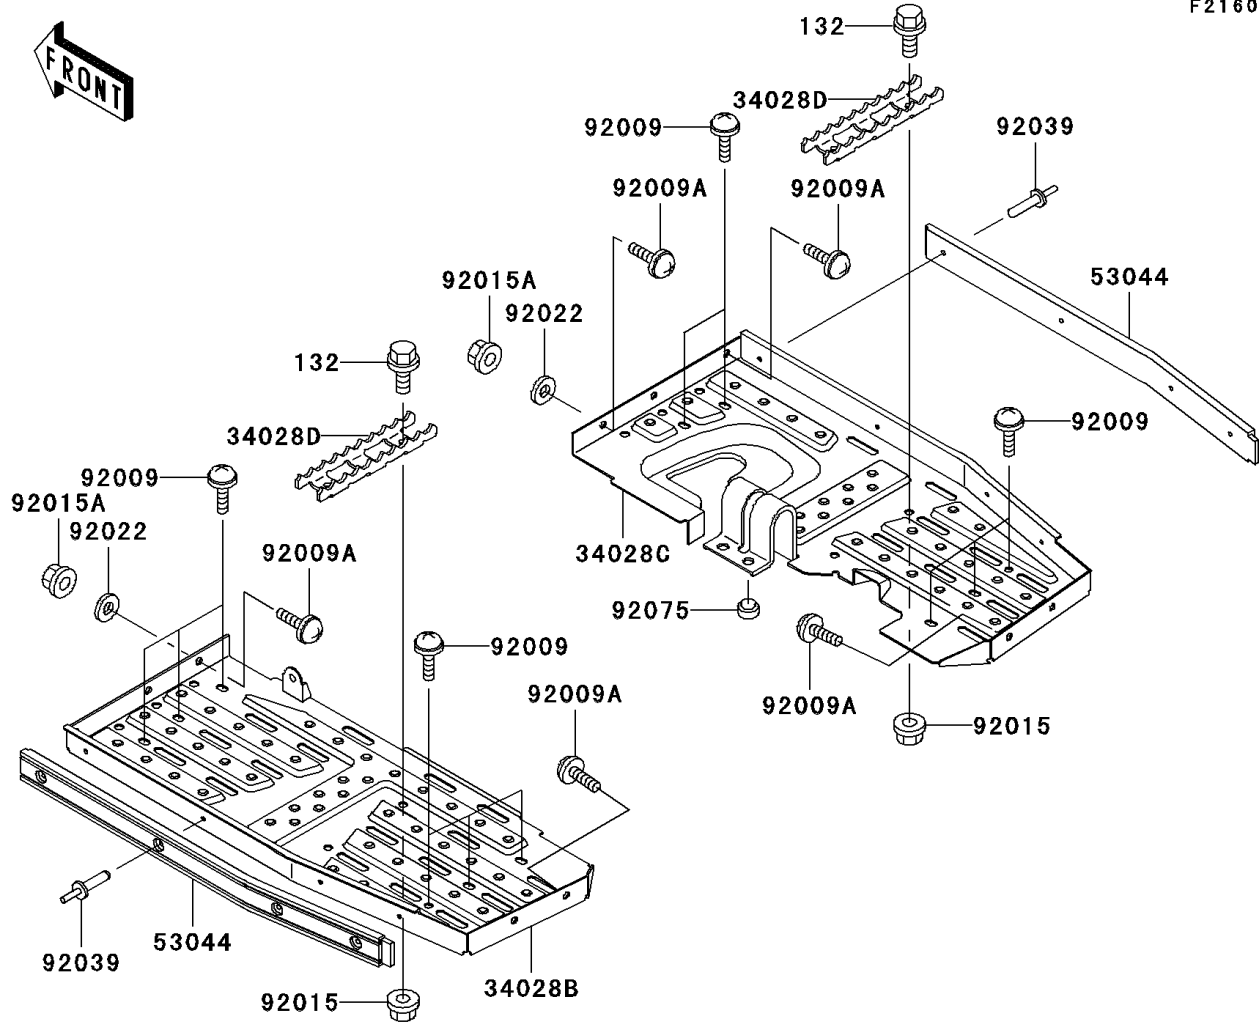

2001 Prairie 400 PARTS DIAGRAM

Footrests

F2160

2001 Prairie 400 PARTS LIST

Footrests

ITEM NAME	PART NUMBER	QUANTITY
BOLT-FLANGED-SMALL,6X14 (Ref # 132)	132J0614	4
STEP,FOOT BOARD,LH (Ref # 34028B)	34028-1502	1
STEP,FOOT BOARD,RH (Ref # 34028C)	34028-1503	1
STEP (Ref # 34028D)	34028-1506	2
TRIM,FOOT BOARD (Ref # 53044)	53044-1293	2
SCREW,TAPPING,6X16 (Ref # 92009)	92009-1166	11
SCREW,6X16 (Ref # 92009A)	92009-1621	10
NUT,FLANGED,6MM (Ref # 92015)	92015-1367	4
NUT,LOCK,FLANGED,6MM (Ref # 92015A)	92015-1675	2
WASHER,6.5X16X1.0 (Ref # 92022)	92022-1093	2
RIVET (Ref # 92039)	92039-1150	8
DAMPER (Ref # 92075)	92075-1598	2