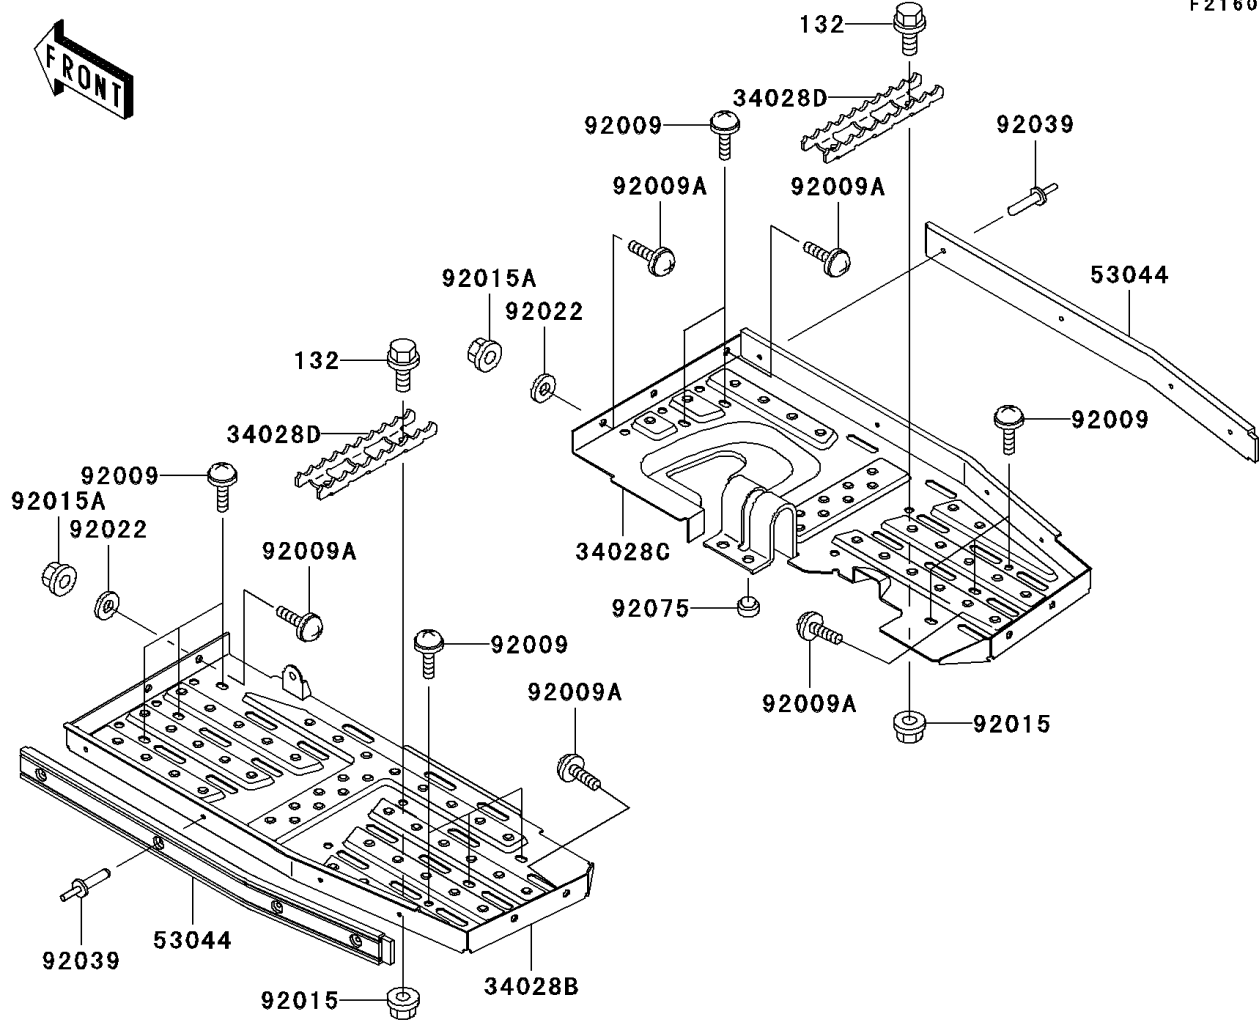

2001 Prairie 400 PARTS DIAGRAM

Footrests

F2160

2001 Prairie 400 PARTS LIST

Footrests

ITEM NAME	PART NUMBER	QUANTITY
BOLT-FLANGED-SMALL,6X14 (Ref # 132)	132J0614	4
STEP,FOOT BOARD,LH (Ref # 34028B)	34028-1502	1
STEP,FOOT BOARD,RH (Ref # 34028C)	34028-1503	1
STEP (Ref # 34028D)	34028-1506	2
TRIM,FOOT BOARD (Ref # 53044)	53044-1293	2
SCREW,TAPPING,6X16 (Ref # 92009)	92009-1166	11
SCREW,6X16 (Ref # 92009A)	92009-1621	10
NUT,FLANGED,6MM (Ref # 92015)	92015-1367	4
NUT,LOCK,FLANGED,6MM (Ref # 92015A)	92015-1675	2
WASHER,6.5X16X1.0 (Ref # 92022)	92022-1093	2
RIVET (Ref # 92039)	92039-1150	8
DAMPER (Ref # 92075)	92075-1598	2