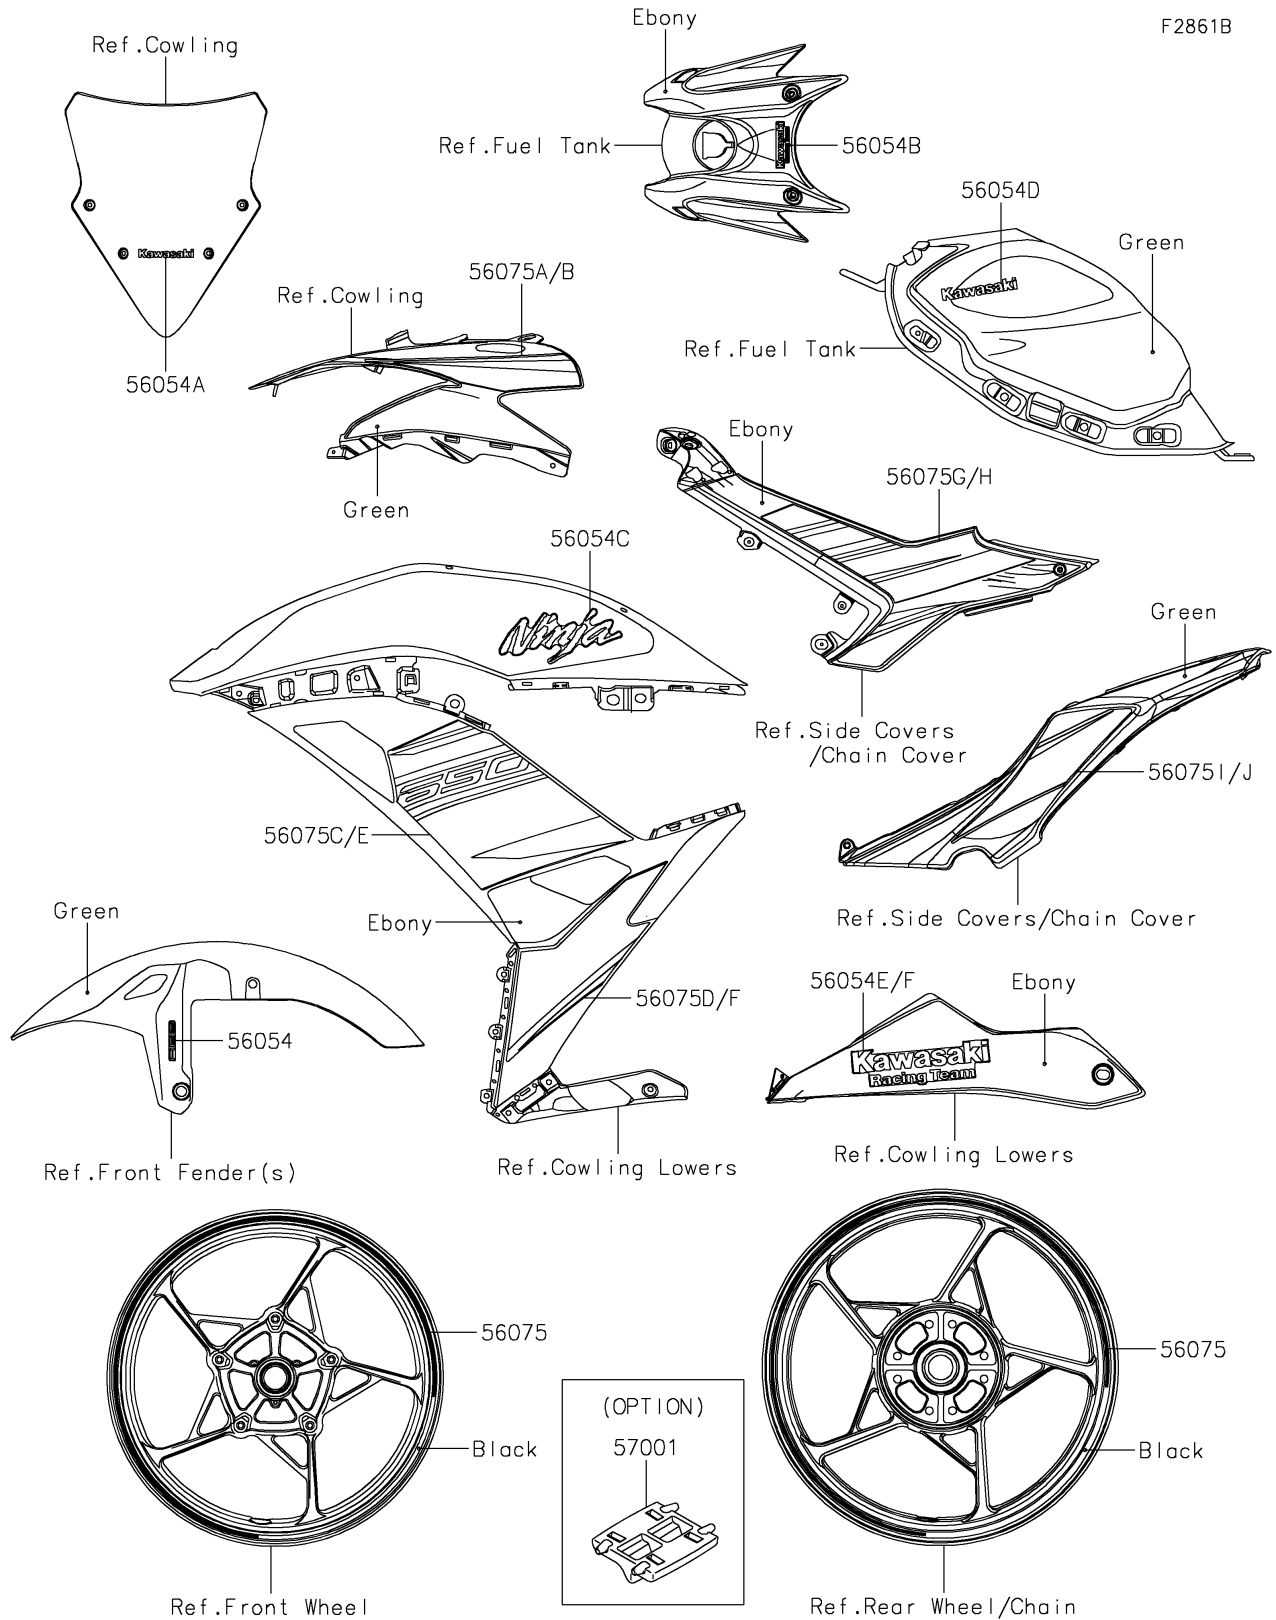

# 2019 NINJA® 650 ABS PARTS DIAGRAM

Decals(Green)(KKFA)(CN)

F2861B

## 2019 NINJA® 650 ABS PARTS LIST

Decals(Green)(KKFA)(CN)

ITEM NAME	PART NUMBER	QUANTITY
MARK,FR FENDER,ABS (Ref # 56054)	56054-1412	2
MARK,WINDSHIELD,KAWASAKI (Ref # 56054A)	56054-2177	1
MARK,TANK COVER,KAWASAKI RT (Ref # 56054B)	56054-2216	1
MARK,SIDE COWL.,NINJA (Ref # 56054C)	56054-2217	2
MARK,FUEL TANK,KAWASAKI (Ref # 56054D)	56054-2301	2
MARK,LWR COWL.,LH,KAWASAKI RT (Ref # 56054E)	56054-2302	1
MARK,LWR COWL.,RH,KAWASAKI RT (Ref # 56054F)	56054-2303	1
PATTERN,WHEEL,BLACK,6X1079 (Ref # 56075)	56075-1540	4
PATTERN,UPP COWL.,LH (Ref # 56075A)	56075-3827	1
PATTERN,UPP COWL.,RH (Ref # 56075B)	56075-3828	1
PATTERN,SIDE COWL.,LH,UPP (Ref # 56075C)	56075-3829	1
PATTERN,SIDE COWL.,LH,LWR (Ref # 56075D)	56075-3830	1
PATTERN,SIDE COWL.,RH,UPP (Ref # 56075E)	56075-3831	1
PATTERN,SIDE COWL.,RH,LWR (Ref # 56075F)	56075-3832	1
PATTERN,SIDE COVER,LH (Ref # 56075G)	56075-3833	1
PATTERN,SIDE COVER,RH (Ref # 56075H)	56075-3834	1
PATTERN,TAIL COVER,LH (Ref # 56075I)	56075-3835	1
PATTERN,TAIL COVER,RH (Ref # 56075J)	56075-3836	1
RIM STRIPE APPLICATOR (Ref # 57001)	57001-1752	AR