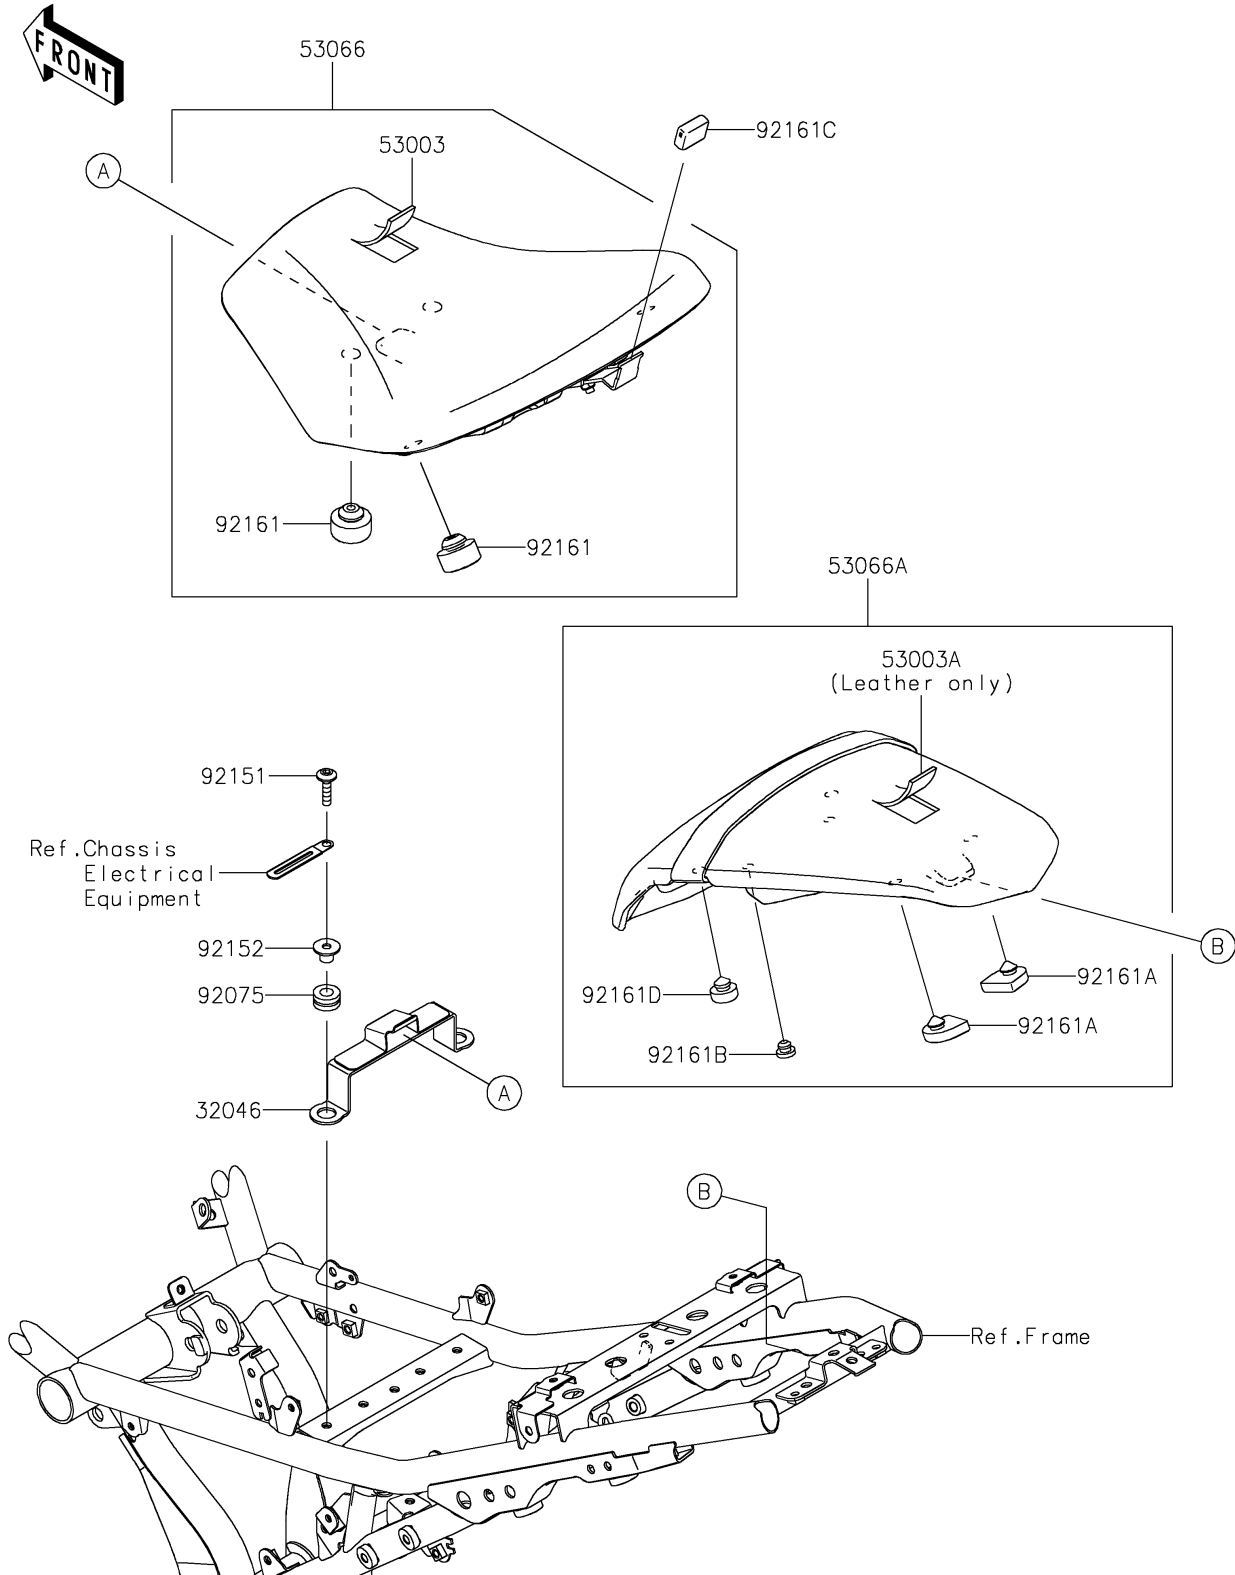

2019 NINJA® 650 ABS PARTS DIAGRAM

Seat

F2510

2019 NINJA® 650 ABS PARTS LIST

Seat

ITEM NAME	PART NUMBER	QUANTITY
BRACKET-SEAT (Ref # 32046)	32046-0394	1
LEATHER,FR SEAT,BLACK (Ref # 53003)	53003-0443-MA	1
LEATHER,RR SEAT,BLACK (Ref # 53003A)	53003-0444-MA	1
SEAT-ASSY,FR,BLACK (Ref # 53066)	53066-0557-MA	1
SEAT-ASSY,RR,BLACK+BLK (Ref # 53066A)	53066-0572-12Y	1
DAMPER (Ref # 92075)	92075-1880	2
BOLT,SOCKET,6X25 (Ref # 92151)	92151-1611	2
COLLAR,6.5X10X11.6 (Ref # 92152)	92152-2326	2
DAMPER,FR SEAT (Ref # 92161)	92161-0930	4
DAMPER,RR SEAT (Ref # 92161A)	92161-0954	2
DAMPER (Ref # 92161B)	92161-1084	2
DAMPER,SEAT BRACKET,FR (Ref # 92161C)	92161-1865	1
DAMPER,10X20X8 (Ref # 92161D)	92161-1898	2