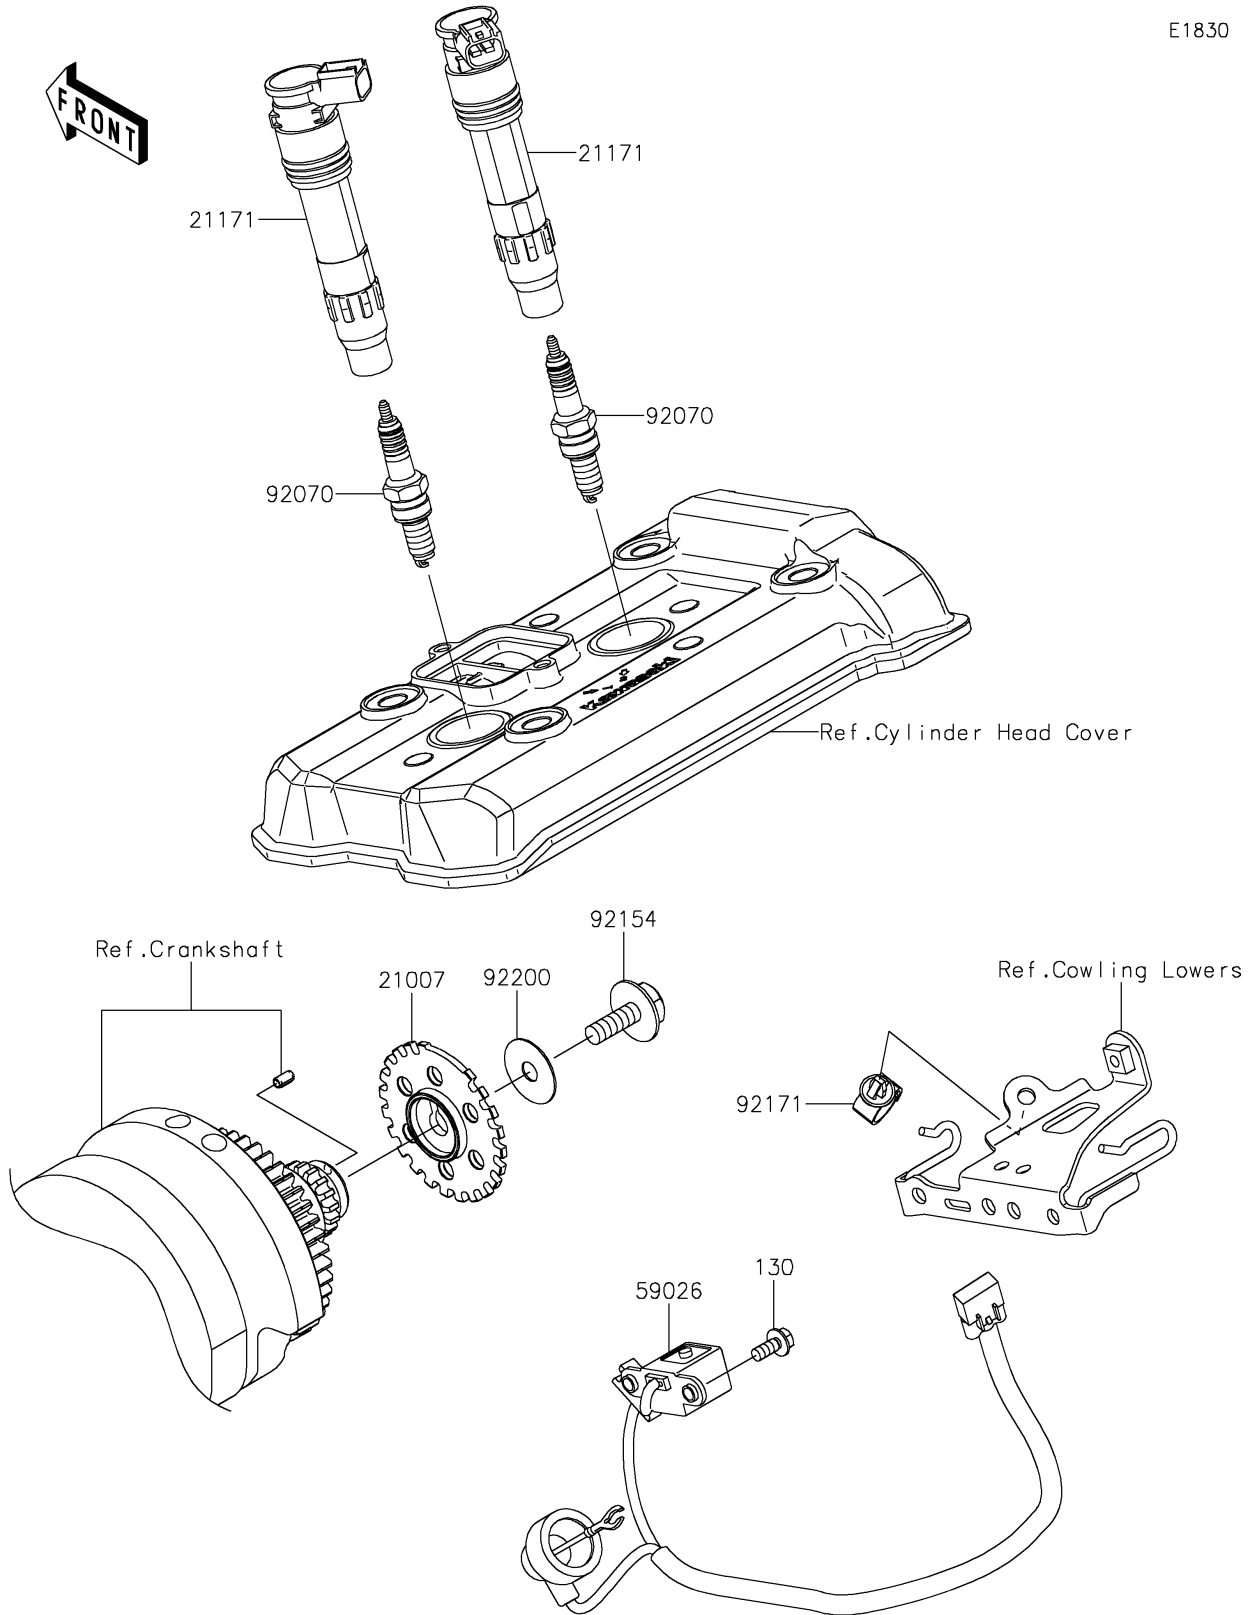

2019 NINJA® 650 ABS PARTS DIAGRAM

Ignition System

E1830

2019 NINJA® 650 ABS PARTS LIST

Ignition System

ITEM NAME	PART NUMBER	QUANTITY
BOLT-FLANGED,5X12 (Ref # 130)	130BA0512	2
ROTOR,PULSING (Ref # 21007)	21007-0053	1
COIL-ASSY-IGNITION (Ref # 21171)	21171-0033	2
COIL-PULSING (Ref # 59026)	59026-0045	1
PLUG-SPARK,CR9EIA(NGK) (Ref # 92070)	92070-0014	2
BOLT,FLANGED,8X23 (Ref # 92154)	92154-0187	1
CLAMP,13MM DIA. (Ref # 92171)	92171-1415	1
WASHER,8.5X28X0.8 (Ref # 92200)	92200-0274	1