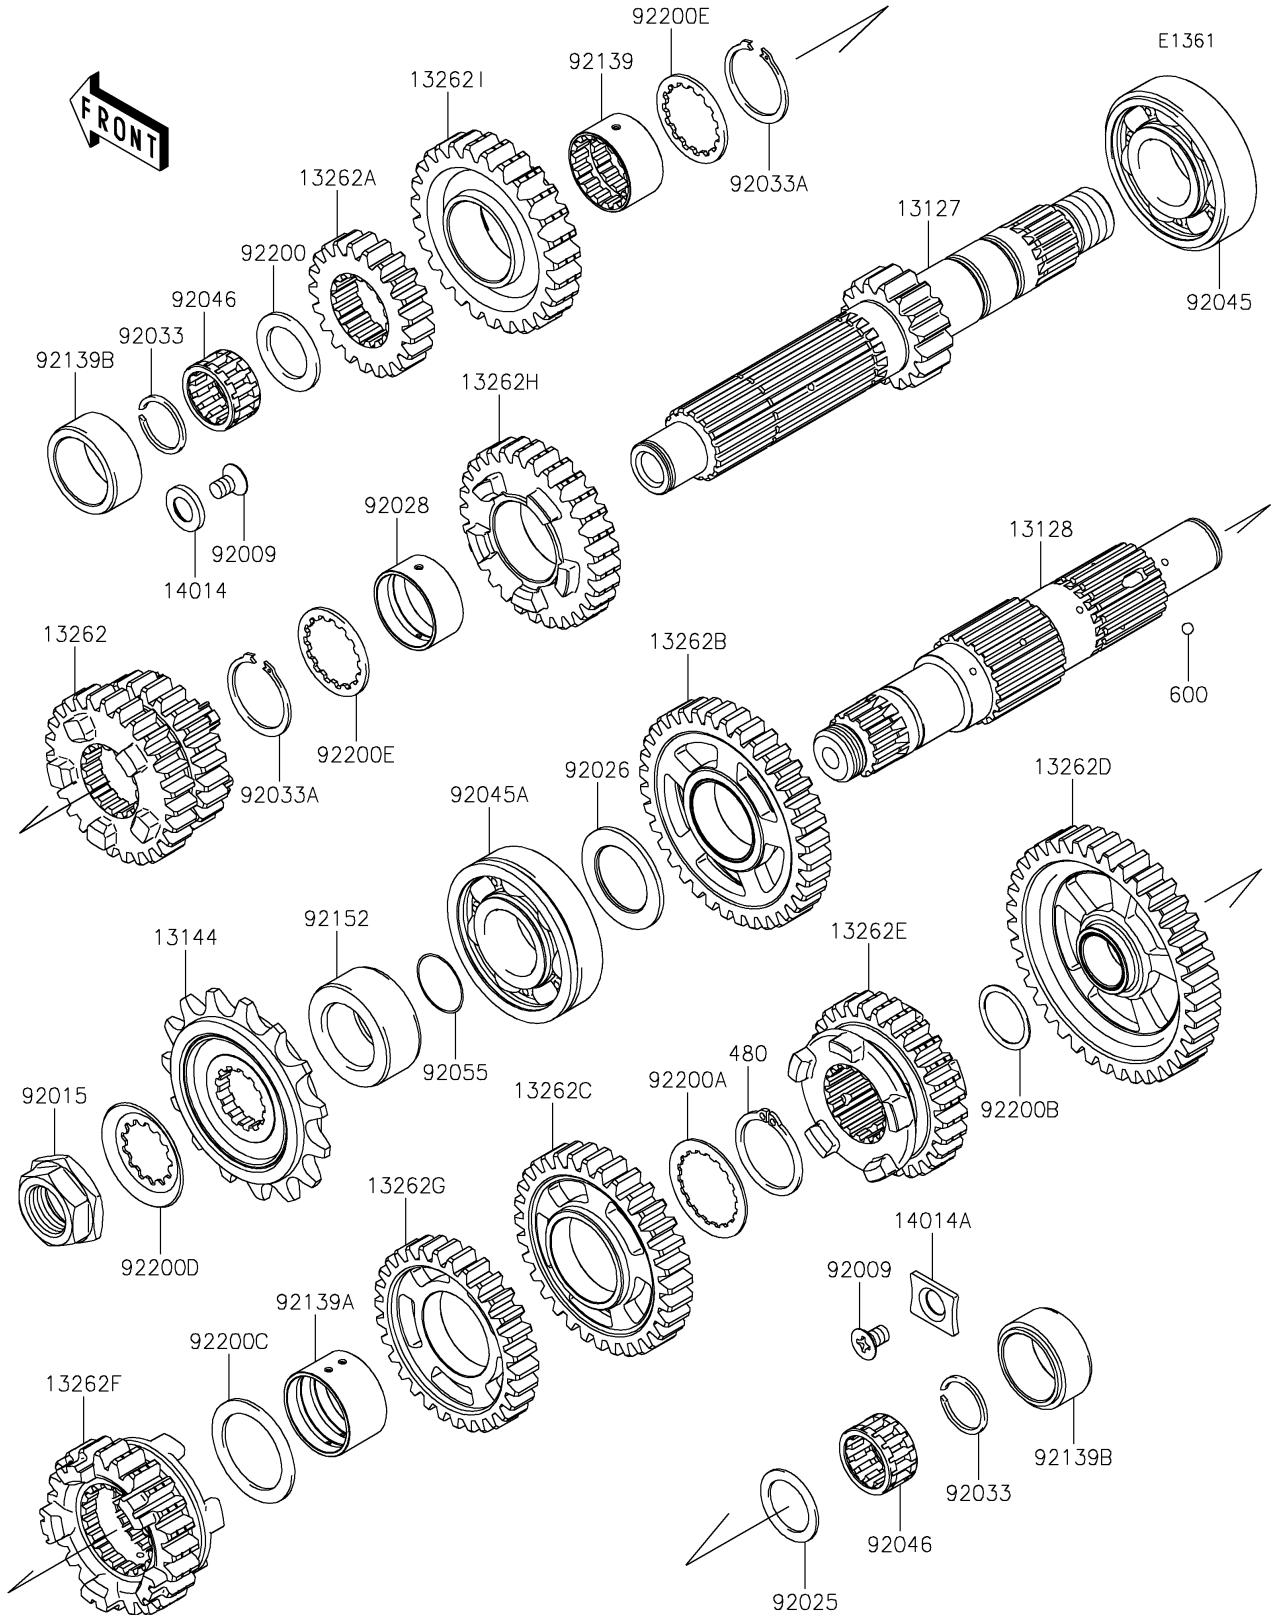

2019 NINJA® 650 ABS PARTS DIAGRAM

Transmission

2019 NINJA® 650 ABS PARTS LIST

Transmission

ITEM NAME	PART NUMBER	QUANTITY
SHAFT-TRANSMISSION INPUT,16T (Ref # 13127)	13127-0666	1
SHAFT-TRANSMISSION OUTPUT (Ref # 13128)	13128-0690	1
SPROCKET-OUTPUT,15T,#520 (Ref # 13144)	13144-0576	1
GEAR,INPUT 3RD&4TH,24T&27T (Ref # 13262)	13262-0819	1
GEAR,INPUT 2ND,21T (Ref # 13262A)	13262-0821	1
GEAR,OUTPUT 2ND,36T (Ref # 13262B)	13262-0826	1
GEAR,OUTPUT 3RD,32T (Ref # 13262C)	13262-0827	1
GEAR,OUTPUT LOW,39T (Ref # 13262D)	13262-0828	1
GEAR,OUTPUT 5TH,28T (Ref # 13262E)	13262-1229	1
GEAR,OUTPUT 6TH,23T (Ref # 13262F)	13262-1230	1
GEAR,OUTPUT 4TH,30T (Ref # 13262G)	13262-1269	1
GEAR,INPUT 5TH,29T (Ref # 13262H)	13262-1275	1
GEAR,INPUT 6TH,27T (Ref # 13262I)	13262-1276	1
PLATE-POSITION,9.5X17X2.3 (Ref # 14014)	14014-0019	1
PLATE-POSITION,RH (Ref # 14014A)	14014-0020	1
CIRCLIP (Ref # 480)	480J2900	1
BALL-STEEL,5/32 (Ref # 600)	600A0500	3
SCREW,6X10 (Ref # 92009)	92009-1375	2
NUT,20MM (Ref # 92015)	92015-1963	1
SHIM,20.3X28X1.1 (Ref # 92025)	92025-1455	1
SPACER,25.3X39X2.0 (Ref # 92026)	92026-0715	1
BUSHING,INPUT GEAR (Ref # 92028)	92028-1449	1
RING-SNAP,20MM (Ref # 92033)	92033-015	2
RING-SNAP,25.9X30.6X1.2 (Ref # 92033A)	92033-1037	2
BEARING-BALL,25X62X17 (Ref # 92045)	92045-0042	1
BEARING-BALL,6305N2SH2 (Ref # 92045A)	92045-1224	1
BEARING-NEEDLE,KMJ20X26X13.8X1 (Ref # 92046)	92046-1185	2
RING-O,21.5X1.5 (Ref # 92055)	92055-0196	1
BUSHING,25X28.3X16.7 (Ref # 92139)	92139-0107	1

2019 NINJA® 650 ABS PARTS LIST

Transmission

ITEM NAME	PART NUMBER	QUANTITY
BUSHING,OUT 3RD&4TH GEAR (Ref # 92139A)	92139-0108	1
BUSHING,26X34X16.2 (Ref # 92139B)	92139-0713	2
COLLAR,25X40X17.2 (Ref # 92152)	92152-0972	1
WASHER,20.2X30X1.8 (Ref # 92200)	92200-0221	1
WASHER,30.3X38X1.0 (Ref # 92200A)	92200-0222	1
WASHER,20.2X25.0X0.5 (Ref # 92200B)	92200-0291	1
WASHER,29.9X40X1.5 (Ref # 92200C)	92200-0721	1
WASHER (Ref # 92200D)	92200-0851	1
WASHER,28.5X34.0X1.5 (Ref # 92200E)	92200-1240	2