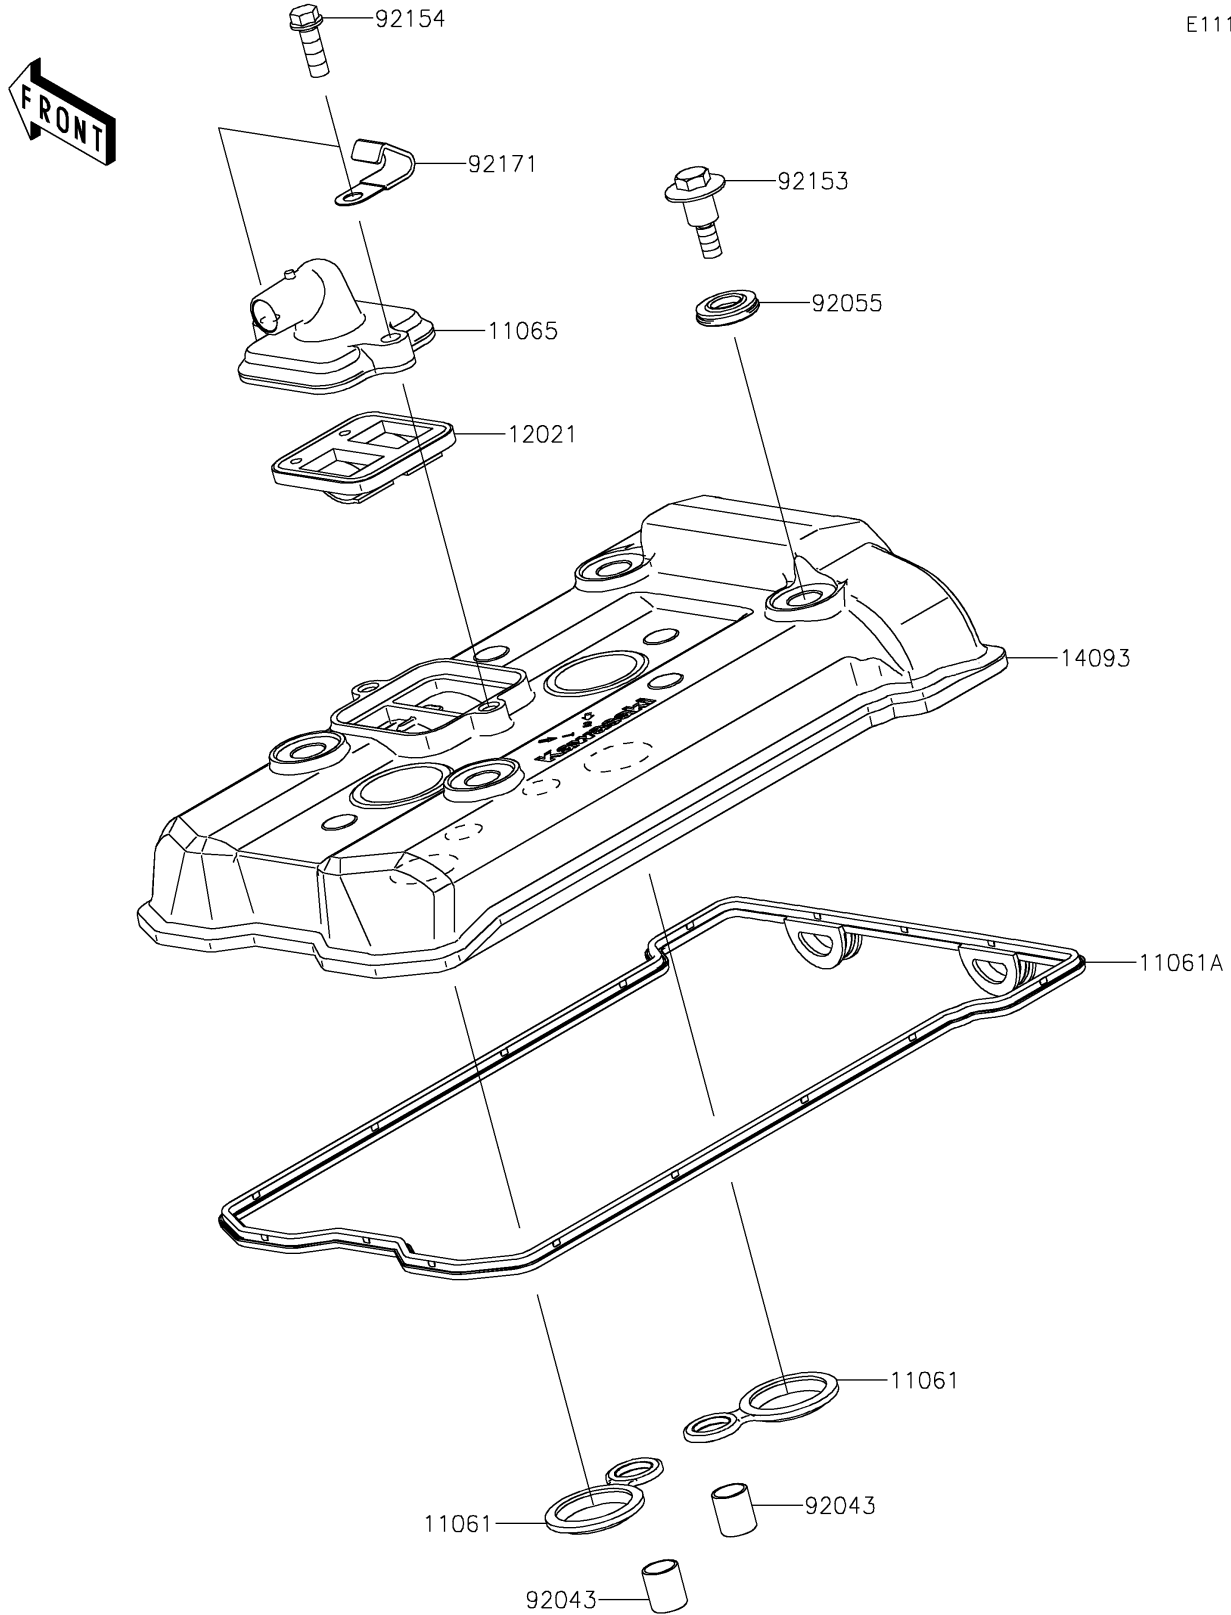

# 2019 NINJA® 650 ABS PARTS DIAGRAM

Cylinder Head Cover

E1112

## 2019 NINJA® 650 ABS PARTS LIST

### Cylinder Head Cover

ITEM NAME	PART NUMBER	QUANTITY
GASKET,SPARK PLUG HOLE (Ref # 11061)	11061-0105	2
GASKET,HEAD COVER (Ref # 11061A)	11061-1184	1
CAP (Ref # 11065)	11065-0709	1
VALVE-ASSY-REED (Ref # 12021)	12021-0708	1
COVER,HEAD (Ref # 14093)	14093-0501	1
PIN,10.1X12X14 (Ref # 92043)	92043-4009	2
RING-O (Ref # 92055)	92055-0187	4
BOLT,HEAD COVER (Ref # 92153)	92153-0793	4
BOLT,FLANGED,6X18 (Ref # 92154)	92154-1775	2
CLAMP (Ref # 92171)	92171-0813	1