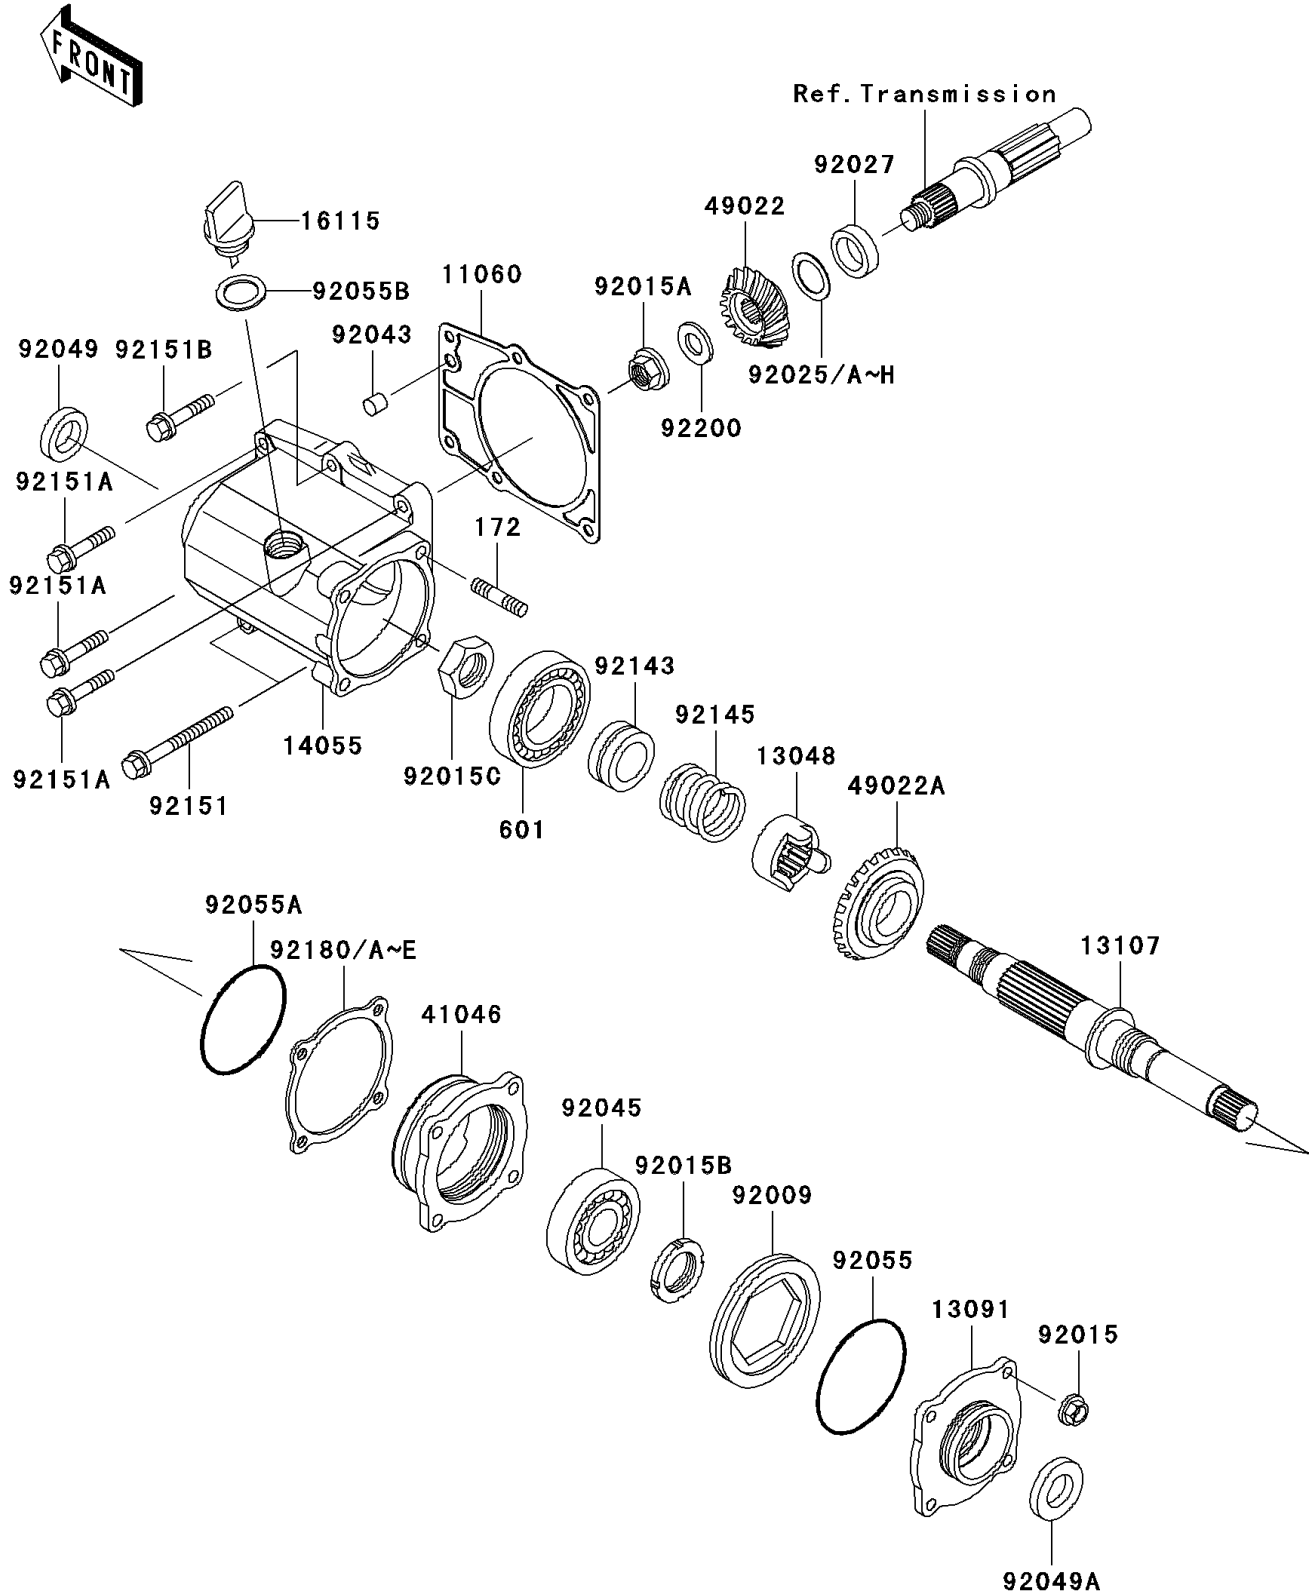

2001 Prairie 400 PARTS DIAGRAM

Front Bevel Gear

E3131

2001 Prairie 400 PARTS LIST

Front Bevel Gear

ITEM NAME	PART NUMBER	QUANTITY
GASKET,GEAR CASE (Ref # 11060)	11060-1728	1
CAM-DAMPER (Ref # 13048)	13048-1080	1
HOLDER (Ref # 13091)	13091-1950	1
SHAFT (Ref # 13107)	13107-1364	1
CASE-GEAR (Ref # 14055)	14055-1127	1
CAP-OIL FILLER (Ref # 16115)	16115-1065	1
HOUSING-BEARING (Ref # 41046)	41046-1094	1
GEAR-BEVEL,14T (Ref # 49022)	49022-1151	1
GEAR-BEVEL,20T (Ref # 49022A)	49022-1180	1
SCREW-SET-SOCKET,75X10 (Ref # 92009)	92009-1667	1
NUT,8MM (Ref # 92015)	92015-1402	4
NUT,16MM (Ref # 92015A)	92015-1581	1
NUT,30MM (Ref # 92015B)	92015-1858	1
NUT,26MM (Ref # 92015C)	92015-1990	1
SHIM,25.3X36X0.15 (Ref # 92025)	92025-1688	AR
SHIM,25.3X36X0.50 (Ref # 92025A)	92025-1689	AR
SHIM,25.3X36X0.60 (Ref # 92025B)	92025-1690	AR
SHIM,25.3X36X0.70 (Ref # 92025C)	92025-1691	AR
SHIM,25.3X36X0.80 (Ref # 92025D)	92025-1692	AR
SHIM,25.3X36X0.90 (Ref # 92025E)	92025-1693	AR
SHIM,25.3X36X1.00 (Ref # 92025F)	92025-1694	AR
SHIM,25.3X36X1.10 (Ref # 92025G)	92025-1695	AR
SHIM,25.3X36X1.20 (Ref # 92025H)	92025-1696	AR
COLLAR,25.3X36X10 (Ref # 92027)	92027-1968	1
PIN,DOWEL,10X14 (Ref # 92043)	92043-1037	1
BEARING-BALL,6306SH2 (Ref # 92045)	92045-1190	1
SEAL-OIL,AE1252E0 (Ref # 92049)	92049-1395	1
SEAL-OIL,AE1265E0 (Ref # 92049A)	92049-1400	1
RING-O (Ref # 92055)	92055-081	1