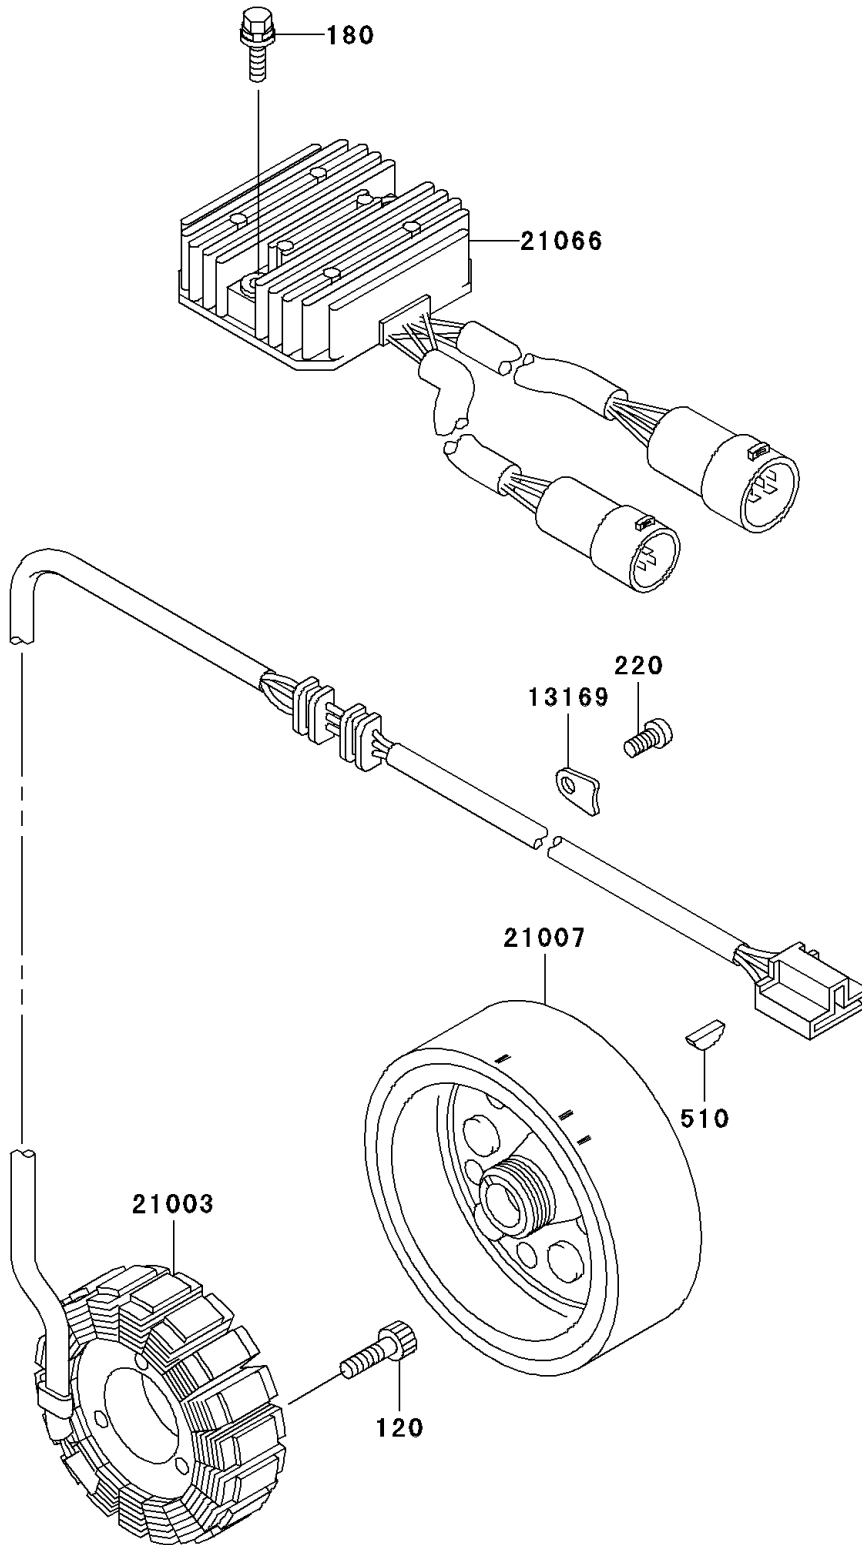

2000 Prairie 400 PARTS DIAGRAM

Generator

E1810

2000 Prairie 400 PARTS LIST

Generator

ITEM NAME	PART NUMBER	QUANTITY
BOLT-SOCKET,6X30 (Ref # 120)	120P0630	3
BOLT-UPSET-WS,6X30 (Ref # 180)	180D0630	2
SCREW-PAN-CROS,6X10 (Ref # 220)	220B0610	1
KEY-WOODRUFF (Ref # 510)	510A4200	1
PLATE,HARNESS (Ref # 13169)	13169-1788	1
STATOR (Ref # 21003)	21003-1345	1
ROTOR,GENERATOR (Ref # 21007)	21007-1306	1
REGULATOR-VOLTAGE (Ref # 21066)	21066-1112	1