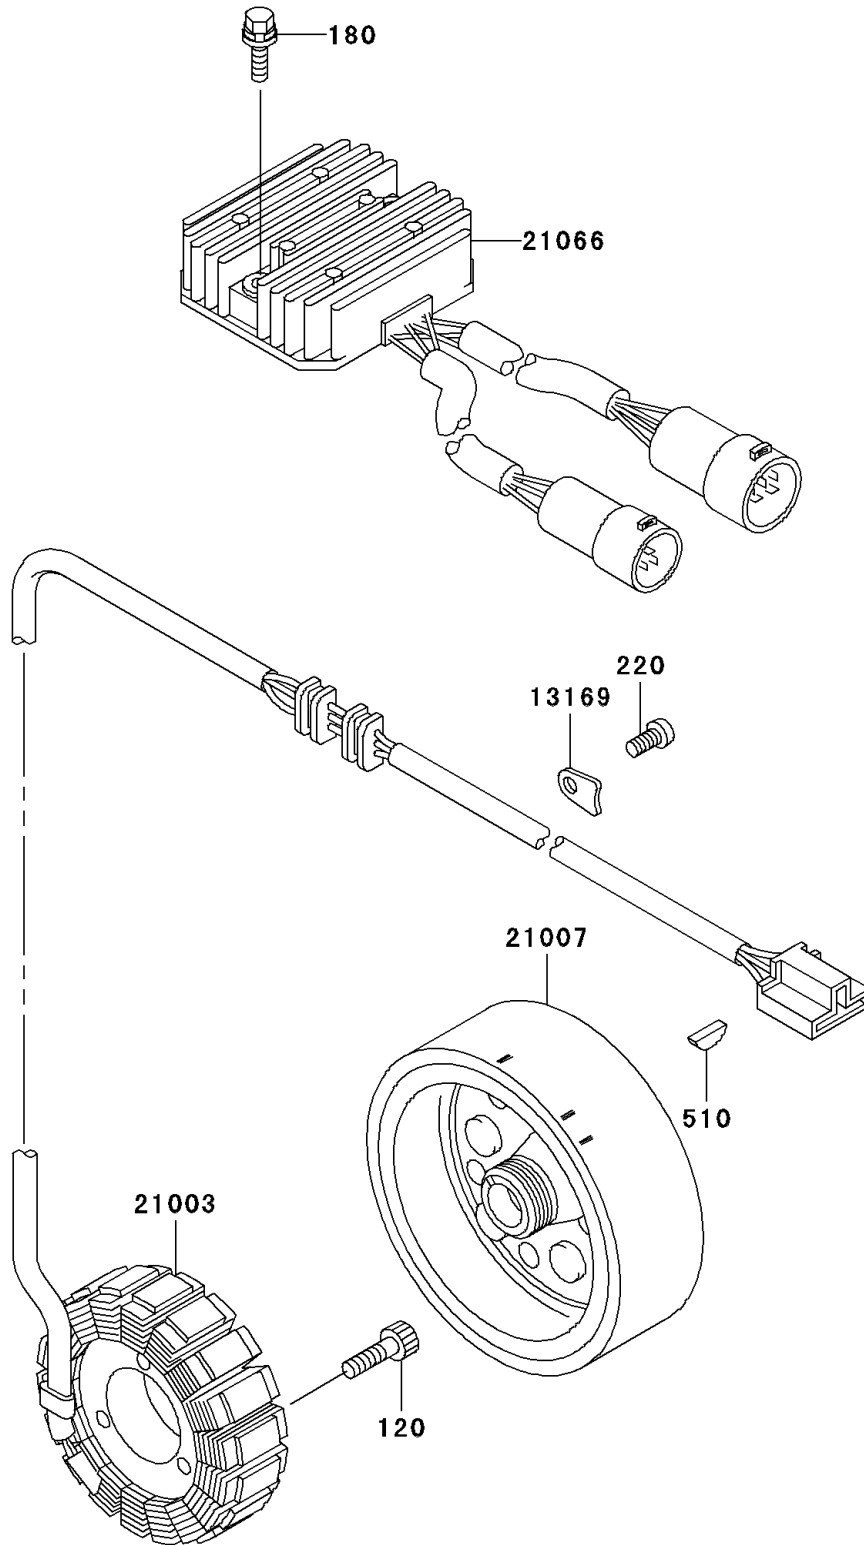

2000 Prairie 400 PARTS DIAGRAM

Generator

E1810

2000 Prairie 400 PARTS LIST

Generator

ITEM NAME	PART NUMBER	QUANTITY
BOLT-SOCKET,6X30 (Ref # 120)	120P0630	3
BOLT-UPSET-WS,6X30 (Ref # 180)	180D0630	2
SCREW-PAN-CROS,6X10 (Ref # 220)	220B0610	1
KEY-WOODRUFF (Ref # 510)	510A4200	1
PLATE,HARNESS (Ref # 13169)	13169-1788	1
STATOR (Ref # 21003)	21003-1345	1
ROTOR,GENERATOR (Ref # 21007)	21007-1306	1
REGULATOR-VOLTAGE (Ref # 21066)	21066-1112	1