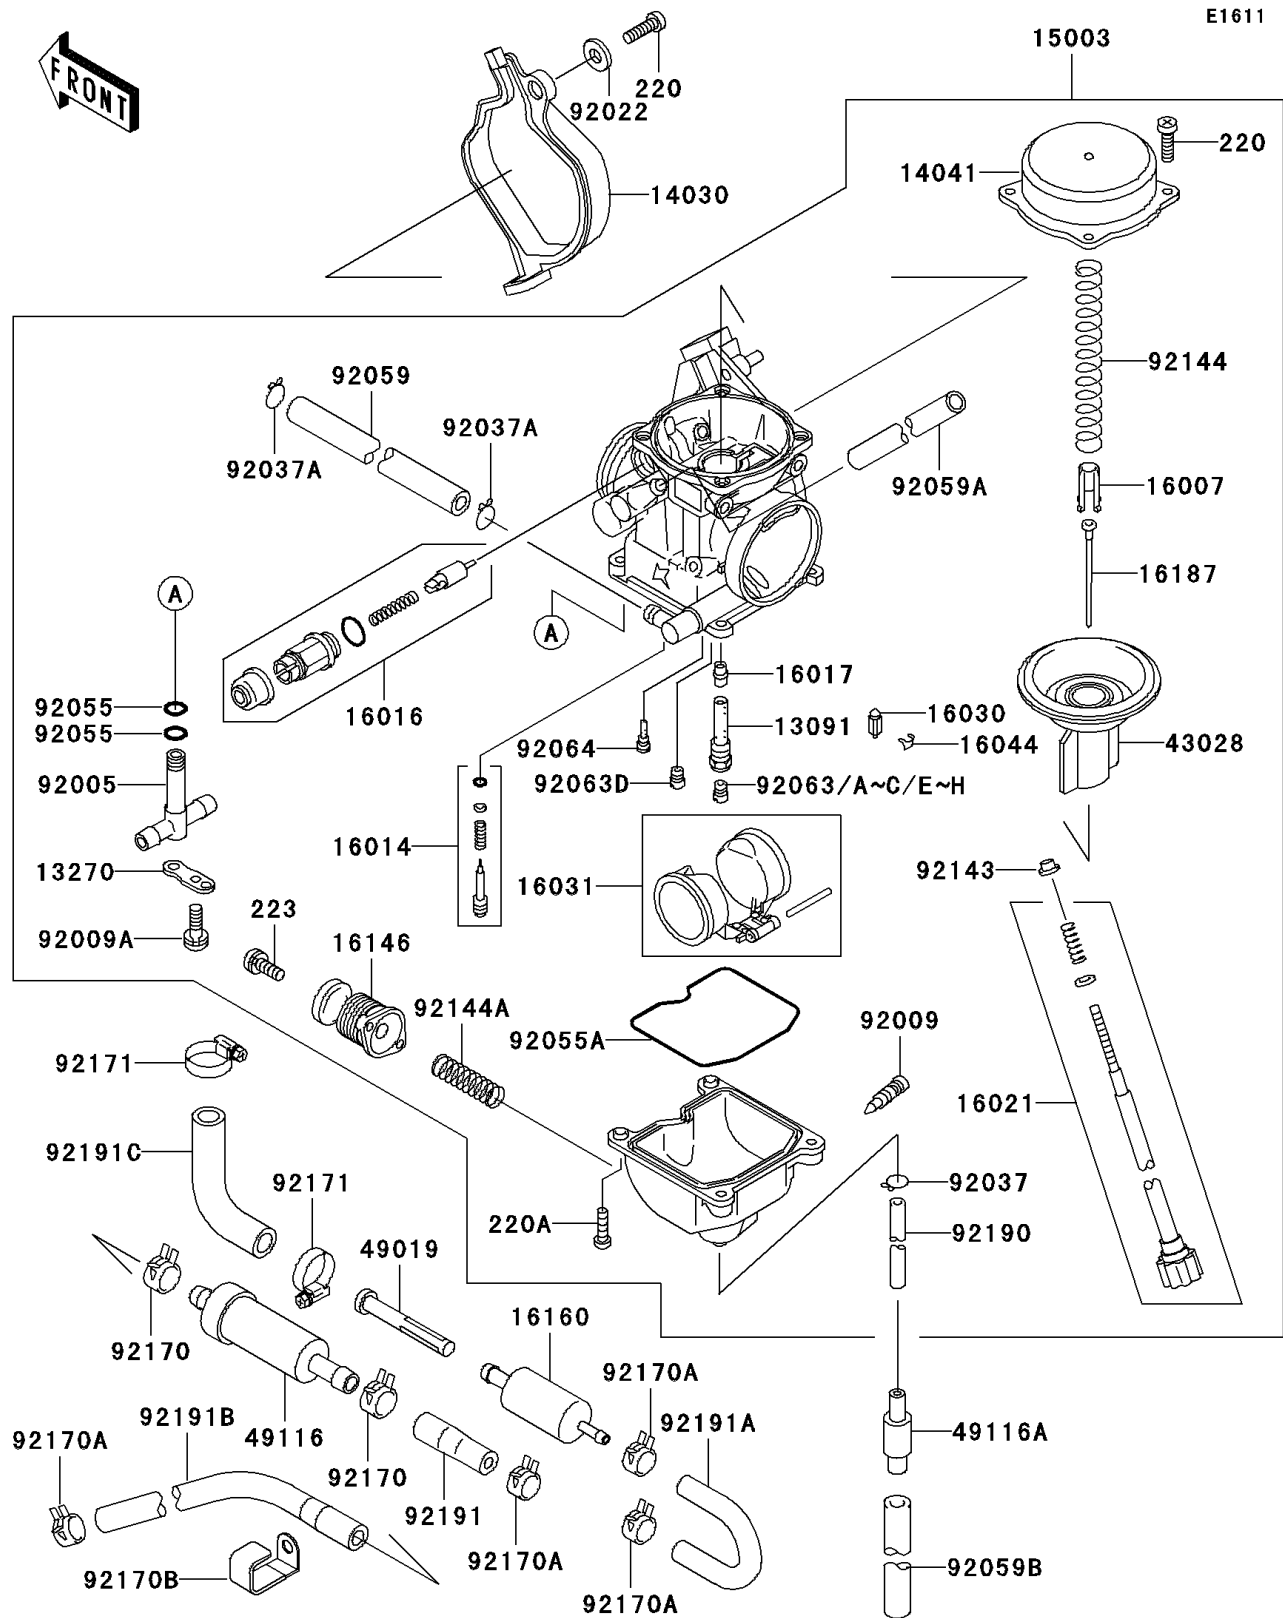

2002 Prairie 400 PARTS DIAGRAM

Carburetor

2002 Prairie 400 PARTS LIST

Carburetor

ITEM NAME	PART NUMBER	QUANTITY
HOLDER,NEEDLE JET (Ref # 13091)	13091-1259	1
PLATE,FITTING STAY (Ref # 13270)	13270-1063	1
COVER-CARBURETOR (Ref # 14030)	14030-1054	1
COVER-COMP,MIXING,INSIDE (Ref # 14041)	14041-1061	1
CARBURETOR-ASSY (Ref # 15003)	15003-1446	1
SEAT-SPRING,VALVE (Ref # 16007)	16007-1134	1
SCREW-PILOT AIR (Ref # 16014)	16014-1081	1
PLUNGER,STARTER (Ref # 16016)	16016-1101	1
JET-NEEDLE,#6 (Ref # 16017)	16017-1400	1
SCREW-THROTTLE STOP (Ref # 16021)	16021-1213	1
VALVE-FLOAT (Ref # 16030)	16030-1007	1
FLOAT (Ref # 16031)	16031-1077	1
CLAMP,FLOAT VALVE (Ref # 16044)	16044-007	1
COVER-ASSY,PUMP (Ref # 16146)	16146-1129	1
BODY,FILTER (Ref # 16160)	16160-1151	1
NEEDLE-JET,N6OI (Ref # 16187)	16187-1092	1
DIAPHRAGM,VALVE (Ref # 43028)	43028-1081	1
FILTER-WATER (Ref # 49019)	49019-1068	1
VALVE-ASSY (Ref # 49116)	49116-1081	1
VALVE-ASSY (Ref # 49116A)	49116-1126	1
FITTING (Ref # 92005)	92005-1235	1
SCREW,DRAIN,6X0.75 (Ref # 92009)	92009-1551	1
SCREW (Ref # 92009A)	92009-1713	1
WASHER,5.2X13X1 (Ref # 92022)	92022-1380	1
CLAMP,TUBE (Ref # 92037)	92037-1201	1
CLAMP,TUBE (Ref # 92037A)	92037-1531	1
RING-O,4.5X1.5 (Ref # 92055)	92055-1427	1
RING-O,FLOAT CHAMBER (Ref # 92055A)	92055-1518	1
TUBE,6.5X11.5X200 (Ref # 92059)	92059-1538	1