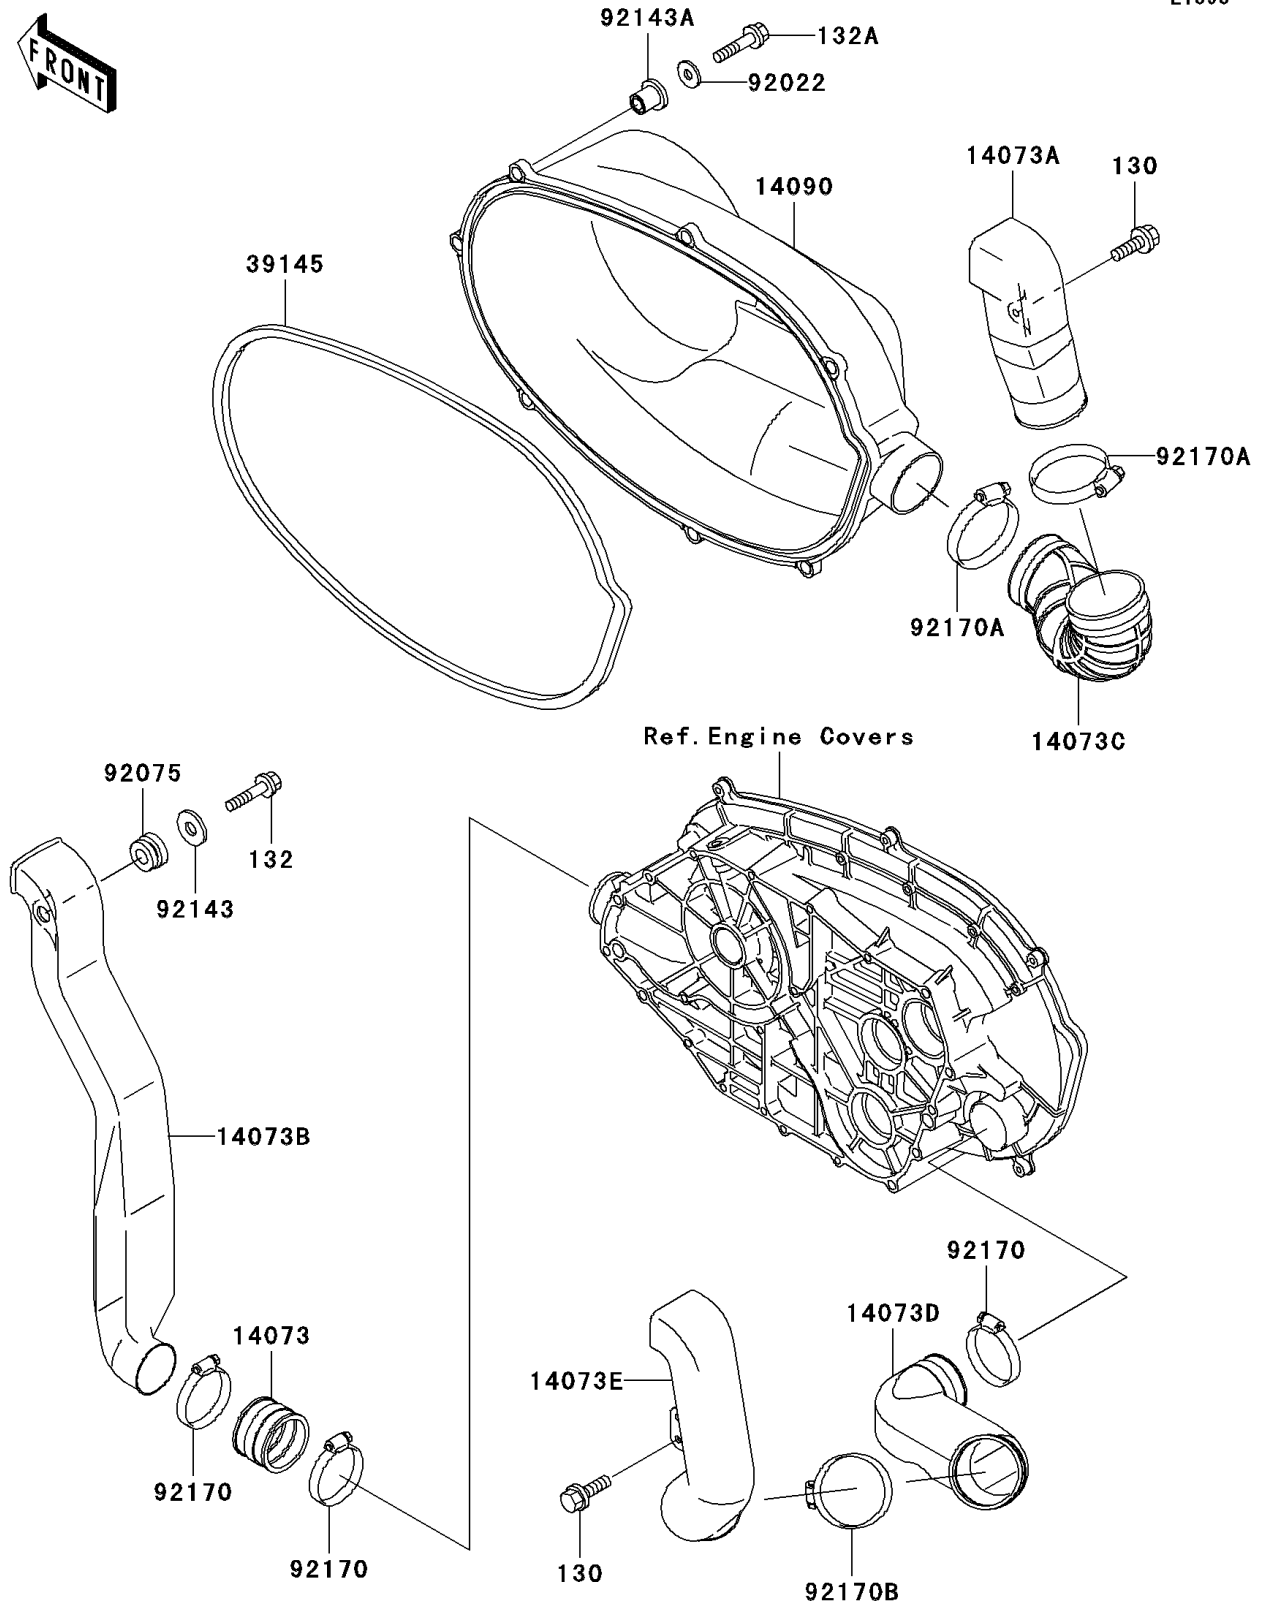

2002 Prairie 400 PARTS DIAGRAM

Converter Cover

E1393

2002 Prairie 400 PARTS LIST

Converter Cover

ITEM NAME	PART NUMBER	QUANTITY
BOLT-FLANGED,6X12 (Ref # 130)	130J0612	1
BOLT-FLANGED-SMALL,6X25 (Ref # 132)	132G0625	1
BOLT-FLANGED-SMALL,6X30 (Ref # 132A)	132J0630	1
DUCT (Ref # 14073)	14073-1324	1
DUCT,SNORKEL,EX (Ref # 14073A)	14073-1678	1
DUCT,SNORKEL,IN (Ref # 14073B)	14073-1679	1
DUCT,SNORKEL,EX (Ref # 14073C)	14073-1680	1
DUCT,SNORKEL,EX (Ref # 14073D)	14073-1683	1
DUCT,SNORKEL,EX (Ref # 14073E)	14073-1684	1
COVER,BELT CONVERTER (Ref # 14090)	14090-1961	1
TRIM-SEAL,CONVERTER COVER (Ref # 39145)	39145-1114	1
WASHER,7X18X1.2 (Ref # 92022)	92022-1545	1
DAMPER,RUBBER (Ref # 92075)	92075-1123	1
COLLAR (Ref # 92143)	92143-1353	1
COLLAR (Ref # 92143A)	92143-1888	1
CLAMP (Ref # 92170)	92170-1674	1
CLAMP (Ref # 92170A)	92170-1763	1
CLAMP (Ref # 92170B)	92170-1764	1