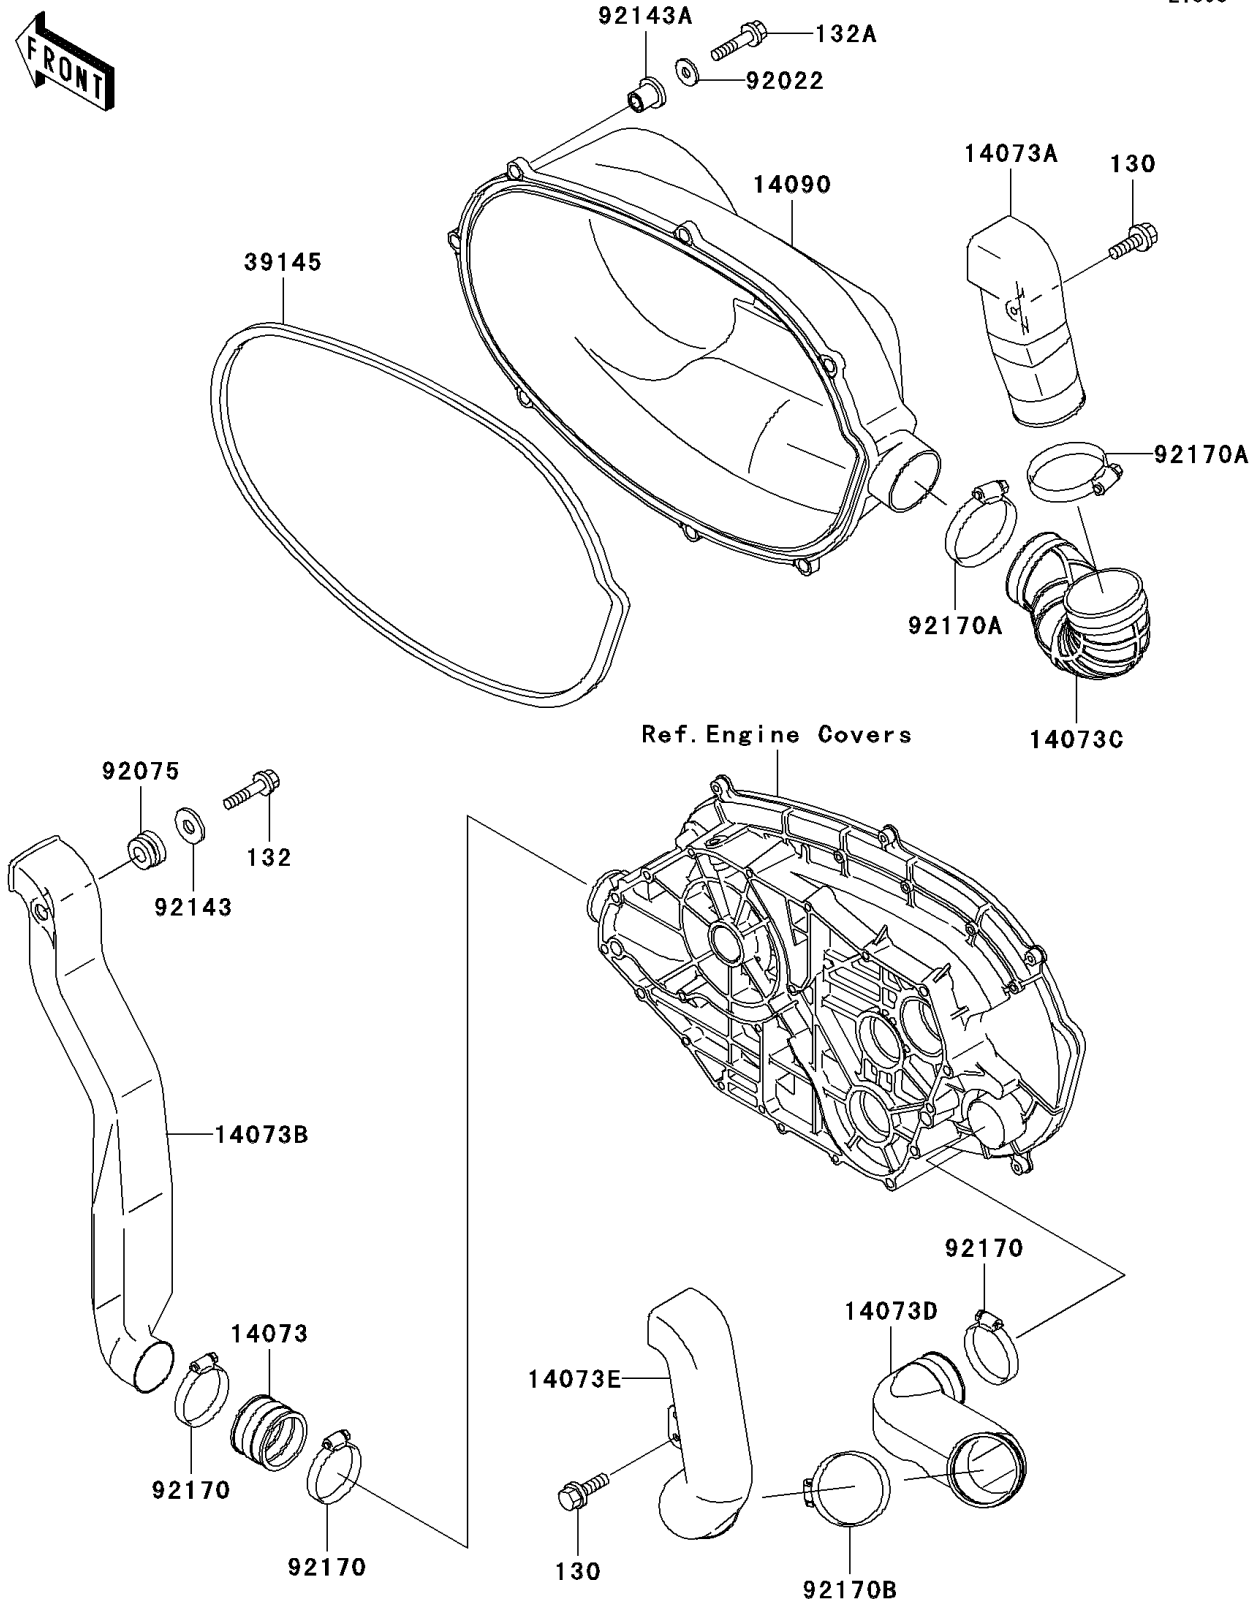

2001 Prairie 400 PARTS DIAGRAM

Converter Cover

E1393

2001 Prairie 400 PARTS LIST

Converter Cover

ITEM NAME	PART NUMBER	QUANTITY
BOLT-FLANGED,6X12 (Ref # 130)	130J0612	3
BOLT-FLANGED-SMALL,6X25 (Ref # 132)	132G0625	1
BOLT-FLANGED-SMALL,6X30 (Ref # 132A)	132J0630	7
DUCT (Ref # 14073)	14073-1324	1
DUCT,SNORKEL,EX (Ref # 14073A)	14073-1678	1
DUCT,SNORKEL,IN (Ref # 14073B)	14073-1679	1
DUCT,SNORKEL,EX (Ref # 14073C)	14073-1680	1
DUCT,SNORKEL,EX (Ref # 14073D)	14073-1683	1
DUCT,SNORKEL,EX (Ref # 14073E)	14073-1684	1
COVER,BELT CONVERTER (Ref # 14090)	14090-1961	1
TRIM-SEAL,CONVERTER COVER (Ref # 39145)	39145-1114	1
WASHER,7X18X1.2 (Ref # 92022)	92022-1545	7
DAMPER,RUBBER (Ref # 92075)	92075-1123	1
COLLAR (Ref # 92143)	92143-1353	1
COLLAR (Ref # 92143A)	92143-1888	7
CLAMP (Ref # 92170)	92170-1674	3
CLAMP (Ref # 92170A)	92170-1763	2
CLAMP (Ref # 92170B)	92170-1764	1