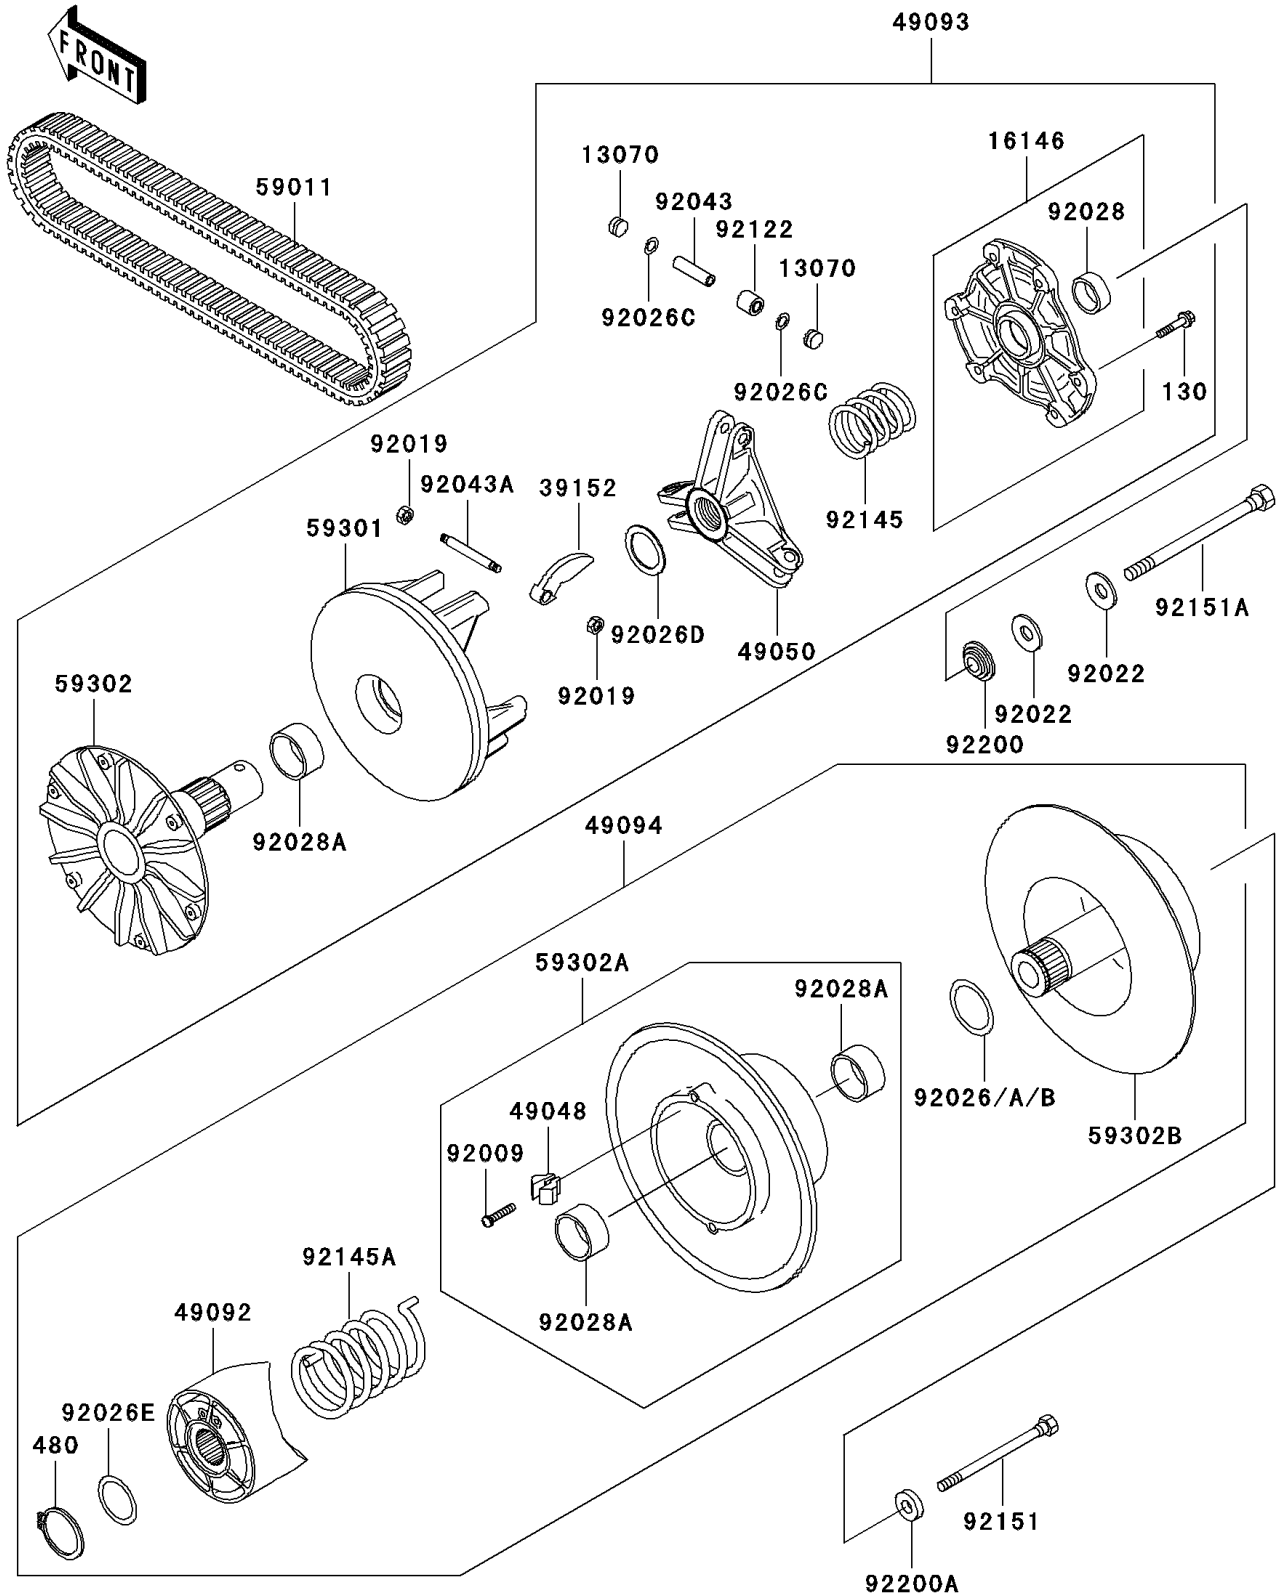

# 2000 Prairie 400 PARTS DIAGRAM

Drive Converter

E1391

## 2000 Prairie 400 PARTS LIST

### Drive Converter

ITEM NAME	PART NUMBER	QUANTITY
BOLT-FLANGED,6X30 (Ref # 130)	130P0630	6
CIRCLIP (Ref # 480)	480J3400	1
GUIDE (Ref # 13070)	13070-1330	6
COVER-ASSY (Ref # 16146)	16146-1194	1
WEIGHT-RAMP (Ref # 39152)	39152-1064	3
SHOE (Ref # 49048)	49048-1060	3
SPIDER (Ref # 49050)	49050-1064	1
RAMP (Ref # 49092)	49092-1062	1
CONVERTER-ASSY-DRIVE (Ref # 49093)	49093-1060	1
CONVERTER-ASSY-DRIVEN (Ref # 49094)	49094-1060	1
BELT (Ref # 59011)	59011-1066	1
SHEAVE-MOVABLE (Ref # 59301)	59301-1060	1
SHEAVE-COMP,FIXED (Ref # 59302)	59302-1070	1
SHEAVE-COMP,MOVABLE (Ref # 59302A)	59302-1072	1
SHEAVE-COMP,FIXED (Ref # 59302B)	59302-1073	1
SCREW,SHOE (Ref # 92009)	92009-1849	3
NUT,LOCK,6MM (Ref # 92019)	92019-008	6
WASHER,SPECIAL CONICAL (Ref # 92022)	92022-1901	2
SPACER,39X50X0.50 (Ref # 92026)	92026-1507	AR
SPACER,39X50X0.60 (Ref # 92026A)	92026-1508	AR
SPACER,39X50X0.80 (Ref # 92026B)	92026-1510	AR
SPACER (Ref # 92026C)	92026-1512	6
SPACER,32.3X44.3X1.60 (Ref # 92026D)	92026-1520	1
SPACER,34X44X0.80 (Ref # 92026E)	92026-1521	1
BUSHING (Ref # 92028)	92028-1861	1
BUSHING (Ref # 92028A)	92028-1864	3
PIN (Ref # 92043)	92043-1572	3
PIN (Ref # 92043A)	92043-1573	3
ROLLER (Ref # 92122)	92122-1204	3

### Drive Converter

ITEM NAME	PART NUMBER	QUANTITY
SPRING,DRIVE CONVERTER (Ref # 92145)	92145-1128	1
SPRING,CONVERTER DRIVEN (Ref # 92145A)	92145-1129	1
BOLT,10X95 (Ref # 92151)	92151-1315	1
BOLT,12X165 (Ref # 92151A)	92151-1393	1
WASHER (Ref # 92200)	92200-1401	1
WASHER,10.2X37X5.0 (Ref # 92200A)	92200-1402	1