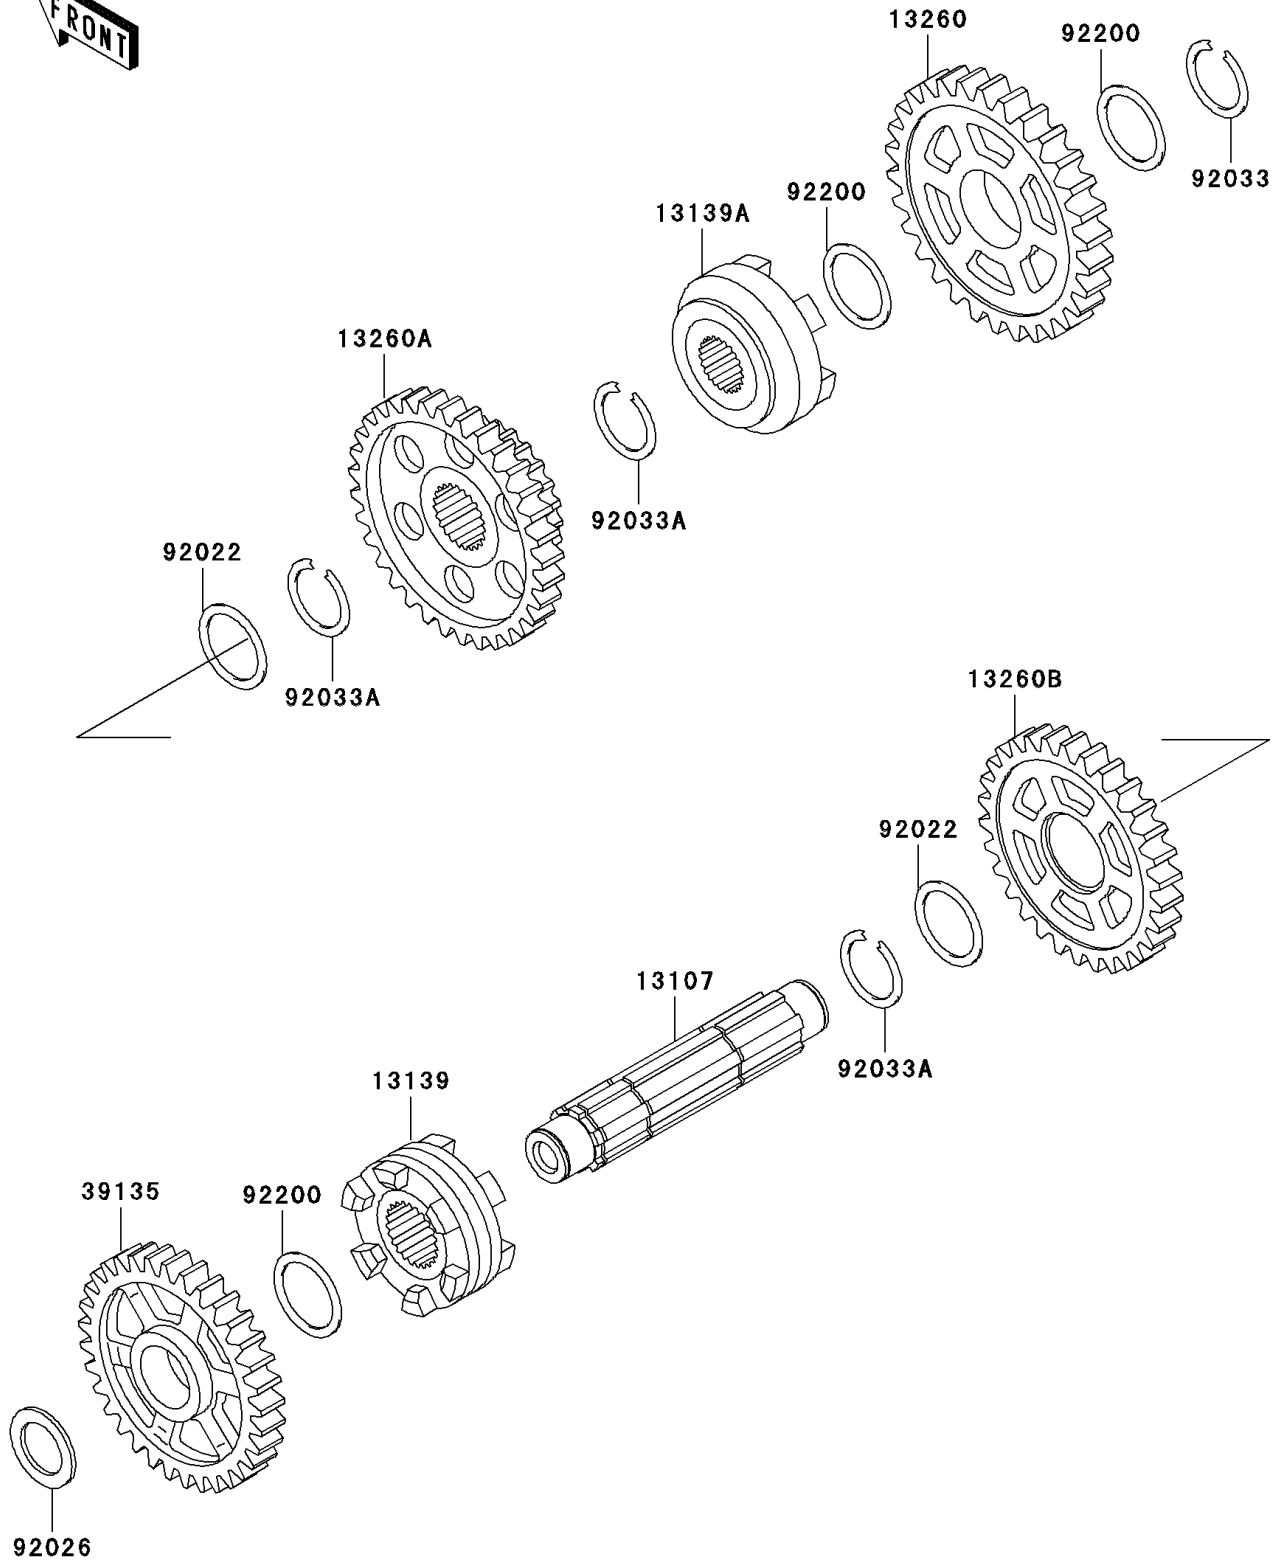

2002 Prairie 400 PARTS DIAGRAM

Gear Change Drum/Shift Fork(s)

E1362

2002 Prairie 400 PARTS LIST

Gear Change Drum/Shift Fork(s)

ITEM NAME	PART NUMBER	QUANTITY
SHAFT,IDLER (Ref # 13107)	13107-1413	1
SHIFTER,FORWARD HI&REVERSE (Ref # 13139)	13139-1084	1
SHIFTER,FORWARD LOW (Ref # 13139A)	13139-1088	1
GEAR,FORWARD LOW,49T (Ref # 13260)	13260-1734	1
GEAR,IDLE SHAFT,36T (Ref # 13260A)	13260-1735	1
GEAR,FORWARD HIGH,42T (Ref # 13260B)	13260-1737	1
SPROCKET-DRIVEN,REVERSE,42T (Ref # 39135)	39135-1058	1
WASHER,28.1X34X1.0 (Ref # 92022)	92022-1731	1
SPACER,20.3X30X1.8 (Ref # 92026)	92026-1066	1
RING-SNAP,24MM (Ref # 92033)	92033-026	1
RING-SNAP,25.9X30.6X1.2 (Ref # 92033A)	92033-1037	1
WASHER,24.2X32X0.50 (Ref # 92200)	92200-1400	1